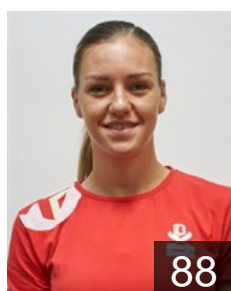

SRB
Janjusevic Andjela
Position: Right Back
Place of birth: Beograd
Date of birth: 18.06.1995
Height: 178 cm