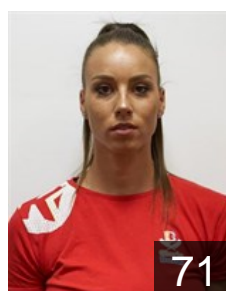

 ROU
Condurache Claudia Marina
Position: Left Wing
Place of birth: constanta
Date of birth: 23.01.2000
Height: 168 cm

 ROU
Gavrilă Alexandra Maria
Position: Centre Back
Place of birth: Bucuresti
Date of birth: 16.06.1995
Height: 170 cm

 ROU
Ilie Alina
Position: Right Back
Place of birth: valcea
Date of birth: 13.05.1996
Height: 177 cm

 ROU
Iordache Alina
Position: Goalkeeper
Place of birth: Bucuresti
Date of birth: 22.03.1982
Height: 177 cm

 ROU
Iuganu Ana Maria
Position: Left Wing
Place of birth: Roman
Date of birth: 25.02.1990
Height: 175 cm

 SRB
Janjusevic Andjela
Position: Right Back
Place of birth: Beograd
Date of birth: 18.06.1995
Height: 178 cm

 MNE
Klikovac Bobana
Position: Line Player
Place of birth: Cetinje
Date of birth: 19.07.1995
Height: 181 cm

 MKD
Livrinikj Elena
Position: Left Back
Place of birth: Skopje
Date of birth: 16.11.1994
Height: -