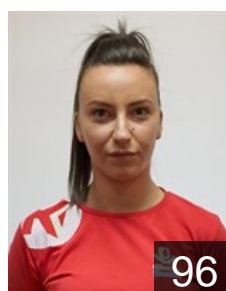

CLUB COMPETITIONS - DELEGATION LIST

EHF European League Women 2020/21

 ROU SCM Gloria Buzau - Players

 ROU
Cirstea Oana Roxana
Position: Left Wing
Place of birth: Craiova
Date of birth: 05.02.1989
Height: 171 cm

 ROU
Condurache Claudia Marina
Position: Left Wing
Place of birth: constanta
Date of birth: 23.01.2000
Height: 168 cm

 ROU
Gavrilă Alexandra Maria
Position: Centre Back
Place of birth: Bucuresti
Date of birth: 16.06.1995
Height: 170 cm

 ROU
Ilie Alina
Position: Right Back
Place of birth: valcea
Date of birth: 13.05.1996
Height: 177 cm

 ROU
Iordache Alina
Position: Goalkeeper
Place of birth: Bucuresti
Date of birth: 22.03.1982
Height: 177 cm