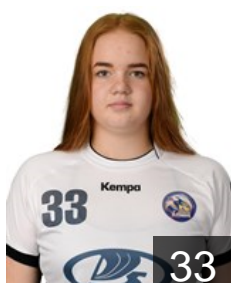

RUS

Arishina Liubov

Position: Centre Back
Place of birth: Togliatti
Date of birth: 07.05.1988
Height: 178 cm

RUS

Barynina Valentina

Position: Left Wing
Place of birth: Togliatti
Date of birth: 22.10.1996
Height: 171 cm

RUS

Blokhina Alena

Position: Left Wing
Place of birth: Togliatti
Date of birth: 09.09.1993
Height: 174 cm

RUS

Borisova Martina

Position: Left Back
Place of birth: Togliatti
Date of birth: 17.01.2002
Height: 182 cm

RUS

Dereven Daria

Position: Goalkeeper
Place of birth: Togliatti
Date of birth: 02.03.1992
Height: 183 cm

RUS

Fedosova Zlata

Position: Left Back
Place of birth: Togliatti
Date of birth: 27.02.2003
Height: -

RUS

Fomina Olga

Position: Right Wing
Place of birth: Samara
Date of birth: 17.04.1989
Height: 176 cm

RUS

Ganicheva Valeriya

Position: Right Back
Place of birth: Volgograd
Date of birth: 28.12.1996
Height: 180 cm