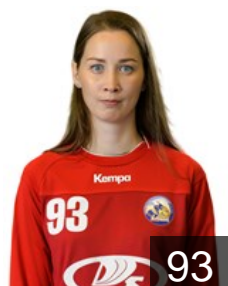

RUS

Kirdiasheva Valeriia

Position: Centre Back
Place of birth: Buzuluk
Date of birth: 28.11.2000
Height: 176 cm

CLUB COMPETITIONS - DELEGATION LIST

EHF European League Women 2020/21

 RUS Handball Club Lada - Players

 RUS

Lagina Anastasiia

Position: Goalkeeper
Place of birth: Yaroslavl
Date of birth: 11.08.1995
Height: 178 cm

 RUS

Masalova Polina

Position: Right Back
Place of birth: Togliatti
Date of birth: 09.01.2000
Height: 174 cm

 RUS

Mikhailiuta Irina

Position: Goalkeeper
Place of birth: Pavlovskaya
Date of birth: 16.06.1993
Height: 186 cm

 RUS

Nikitina Veronika

Position: Left Back
Place of birth: Togliatti
Date of birth: 16.05.1992
Height: 176 cm

 RUS

Novoselova Anastasiia

Position: Right Wing
Place of birth: Togliatti
Date of birth: 11.04.1990
Height: 170 cm

 RUS

Osipova Alena

Position: Centre Back
Place of birth: Omsk
Date of birth: 22.04.2004
Height: 175 cm