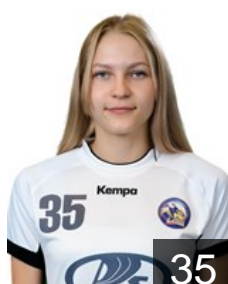

RUS

Fomina Olga

Position: Right Wing
Place of birth: Samara
Date of birth: 17.04.1989
Height: 176 cm

RUS

Ganicheva Valeriya

Position: Right Back
Place of birth: Volgograd
Date of birth: 28.12.1996
Height: 180 cm

RUS

Golubeva Anna

Position: Left Back
Place of birth: Togliatti
Date of birth: 14.12.1993
Height: 182 cm

RUS

Kakmolina Iuliia

Position: Line Player
Place of birth: Togliatti
Date of birth: 08.03.1986
Height: 174 cm

RUS

Kirdiasheva Valeriia

Position: Centre Back
Place of birth: Buzuluk
Date of birth: 28.11.2000
Height: 176 cm

CLUB COMPETITIONS - DELEGATION LIST

EHF European League Women 2020/21

 RUS Handball Club Lada - Players

 RUS

Lagina Anastasiia

Position: Goalkeeper
Place of birth: Yaroslavl
Date of birth: 11.08.1995
Height: 178 cm

 RUS

Masalova Polina

Position: Right Back
Place of birth: Togliatti
Date of birth: 09.01.2000
Height: 174 cm