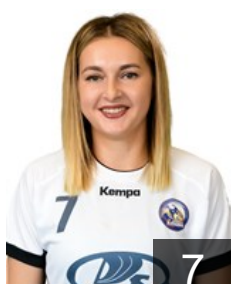

RUS

Arishina Liubov

Position: Centre Back
Place of birth: Togliatti
Date of birth: 07.05.1988
Height: 178 cm

RUS

Barynina Valentina

Position: Left Wing
Place of birth: Togliatti
Date of birth: 22.10.1996
Height: 171 cm

RUS

Dereven Daria

Position: Goalkeeper
Place of birth: Togliatti
Date of birth: 02.03.1992
Height: 183 cm

RUS

Fedosova Zlata

Position: Left Back
Place of birth: Togliatti
Date of birth: 27.02.2003
Height: -

RUS

Fomina Olga

Position: Right Wing
Place of birth: Samara
Date of birth: 17.04.1989
Height: 176 cm

RUS

Ganicheva Valeriya

Position: Right Back
Place of birth: Volgograd
Date of birth: 28.12.1996
Height: 180 cm

RUS

Golubeva Anna

Position: Left Back
Place of birth: Togliatti
Date of birth: 14.12.1993
Height: 182 cm

RUS

Kakmolina Iuliia

Position: Line Player
Place of birth: Togliatti
Date of birth: 08.03.1986
Height: 174 cm