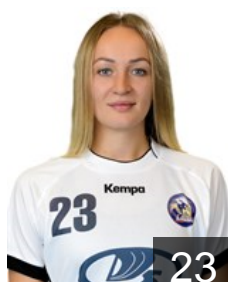

RUS

Dereven Daria

Position: Goalkeeper
Place of birth: Togliatti
Date of birth: 02.03.1992
Height: 183 cm

RUS

Fedosova Zlata

Position: Left Back
Place of birth: Togliatti
Date of birth: 27.02.2003
Height: -

RUS

Fomina Olga

Position: Right Wing
Place of birth: Samara
Date of birth: 17.04.1989
Height: 176 cm

RUS

Ganicheva Valeriya

Position: Right Back
Place of birth: Volgograd
Date of birth: 28.12.1996
Height: 180 cm

RUS

Golubeva Anna

Position: Left Back
Place of birth: Togliatti
Date of birth: 14.12.1993
Height: 182 cm

RUS

Kakmolina Iuliia

Position: Line Player
Place of birth: Togliatti
Date of birth: 08.03.1986
Height: 174 cm

RUS

Kirdiasheva Valeriia

Position: Centre Back
Place of birth: Buzuluk
Date of birth: 28.11.2000
Height: 176 cm

CLUB COMPETITIONS - DELEGATION LIST

EHF European League Women 2020/21

 RUS Handball Club Lada - Players