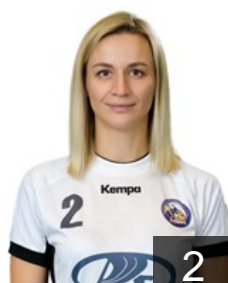

RUS

Arishina Liubov

Position: Centre Back
Place of birth: Togliatti
Date of birth: 07.05.1988
Height: 178 cm

RUS

Barynina Valentina

Position: Left Wing
Place of birth: Togliatti
Date of birth: 22.10.1996
Height: 171 cm

RUS

Blokhina Alena

Position: Left Wing
Place of birth: Togliatti
Date of birth: 09.09.1993
Height: 174 cm

RUS

Borisova Martina

Position: Left Back
Place of birth: Togliatti
Date of birth: 17.01.2002
Height: 182 cm

RUS

Dereven Daria

Position: Goalkeeper
Place of birth: Togliatti
Date of birth: 02.03.1992
Height: 183 cm

RUS

Fedosova Zlata

Position: Left Back
Place of birth: Togliatti
Date of birth: 27.02.2003
Height: -

RUS

Fomina Olga

Position: Right Wing
Place of birth: Samara
Date of birth: 17.04.1989
Height: 176 cm

RUS

Ganicheva Valeriya

Position: Right Back
Place of birth: Volgograd
Date of birth: 28.12.1996
Height: 180 cm