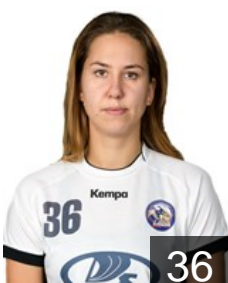

 RUS

Mikhailiuta Irina

Position: Goalkeeper
Place of birth: Pavlovskaya
Date of birth: 16.06.1993
Height: 186 cm

 RUS

Nikitina Veronika

Position: Left Back
Place of birth: Togliatti
Date of birth: 16.05.1992
Height: 176 cm

 RUS

Novoselova Anastasiia

Position: Right Wing
Place of birth: Togliatti
Date of birth: 11.04.1990
Height: 170 cm

 RUS

Osipova Alena

Position: Centre Back
Place of birth: Omsk
Date of birth: 22.04.2004
Height: 175 cm

 RUS

Portyagina Anastasiya

Position: Left Back
Place of birth: Togliatti
Date of birth: 09.04.1995
Height: 190 cm

 RUS

Reshetnikova Natalya

Position: Left Wing
Place of birth: Izhevsk
Date of birth: 16.04.1991
Height: 163 cm

 BLR

Shamanouskaya Viktoryia

Position: Line Player
Place of birth: Minsk
Date of birth: 08.08.1993
Height: -

 RUS

Shcherbak Olga

Position: Right Back
Place of birth: Sevastopol
Date of birth: 14.03.1998
Height: 177 cm