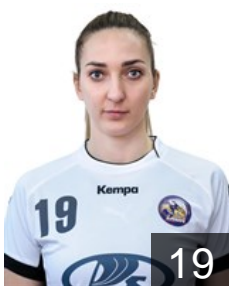

 BLR

Shamanouskaya Viktoryia

Position: Line Player
Place of birth: Minsk
Date of birth: 08.08.1993
Height: -

 RUS

Shcherbak Olga

Position: Right Back
Place of birth: Sevastopol
Date of birth: 14.03.1998
Height: 177 cm

 RUS

Sokova Alina

Position: Left Wing
Place of birth: Togliatti
Date of birth: 22.01.2004
Height: 166 cm

 RUS

Terletskaya Ekaterina

Position: Centre Back
Place of birth: Togliatti
Date of birth: 29.09.2003
Height: -

CLUB COMPETITIONS - DELEGATION LIST

EHF European League Women 2020/21

 RUS Handball Club Lada - Players

 RUS

Ustimchuk Oksana

Position: Right Wing
Place of birth: Togliatti
Date of birth: 16.07.2001
Height: 162 cm

 RUS

Utkina Tatiiana

Position: Line Player
Place of birth: Togliatti
Date of birth: 16.08.2000
Height: 179 cm

 RUS

Zhilinskaite Iana

Position: Line Player
Place of birth: Uray
Date of birth: 06.03.1989
Height: 186 cm