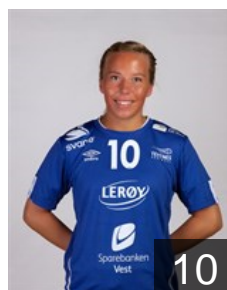

 NOR

Berens Katarina V. Bjørnskau

Position: Line Player
Place of birth: Bærum
Date of birth: 03.09.1997
Height: 180 cm

 NOR

Bjoroy Anniken

Position: Right Back
Place of birth: Bergen
Date of birth: 31.08.1997
Height: 173 cm

 NOR

Borlaug Ina

Position: Centre Back
Place of birth: Stord
Date of birth: 15.08.1998
Height: 173 cm

 NOR

Ellingsund Andrea Dolve

Position: Left Back
Place of birth: Florø
Date of birth: 23.06.1998
Height: 177 cm

 NOR

Fantoft Karoline

Position: Left Back
Place of birth: Bergen
Date of birth: 30.06.1999
Height: 171 cm

 NOR

Gossé Linn

Position: Left Wing
Place of birth: Baerum
Date of birth: 25.06.1986
Height: 171 cm

 NOR

Hagen Birgitte Karlsen

Position: Left Back
Place of birth: Bergen
Date of birth: 19.04.1994
Height: 170 cm

 NOR

Hellevik Marthe Davidsen

Position: Goalkeeper
Place of birth: Bergen
Date of birth: 23.09.2002
Height: 179 cm