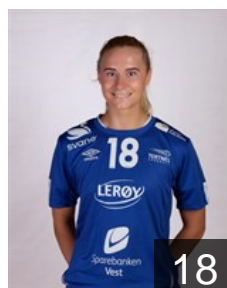

 NOR

Hagen Birgitte Karlsen

Position: Left Back
Place of birth: Bergen
Date of birth: 19.04.1994
Height: 170 cm

 NOR

Hellevik Marthe Davidsen

Position: Goalkeeper
Place of birth: Bergen
Date of birth: 23.09.2002
Height: 179 cm

 NOR

Hilby Madeleine

Position: Centre Back
Place of birth: Bergen
Date of birth: 04.03.1995
Height: 172 cm

 NOR

Intelhus Josefine

Position: Right Back
Place of birth: Oslo
Date of birth: 15.08.1998
Height: 179 cm

 NOR

Kjølholdt Henrikke Hauge

Position: Right Wing
Place of birth: Bergen
Date of birth: 15.03.2001
Height: 176 cm

CLUB COMPETITIONS - DELEGATION LIST

EHF European League Women 2020/21

 NOR *Tertnes Bergen - Players*

 NOR
Knutsen Martine Helleso

Position: Left Wing
Place of birth: Bergen
Date of birth: 17.06.2001
Height: 180 cm

 NOR
Larsen Rikke Øyerhamn

Position: Left Wing
Place of birth: Bergen
Date of birth: 23.08.2000
Height: 176 cm