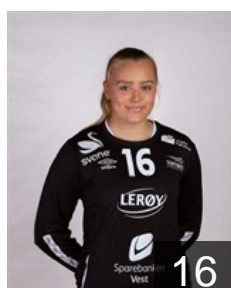

 NOR
Knutsen Martine Helleso

Position: Left Wing
Place of birth: Bergen
Date of birth: 17.06.2001
Height: 180 cm

 NOR
Larsen Rikke Øyerhamn

Position: Left Wing
Place of birth: Bergen
Date of birth: 23.08.2000
Height: 176 cm

 NOR
Lien Josefine Gundersen

Position: Goalkeeper
Place of birth: Bergen
Date of birth: 24.05.1996
Height: 176 cm

 NOR
Moen Eva Erdal

Position: Left Back
Place of birth: Bergen
Date of birth: 05.06.2000
Height: 188 cm

 NOR
Nilsen Marielle Skjonhaug

Position: Goalkeeper
Place of birth: Bergen
Date of birth: 25.11.1999
Height: 172 cm

 NOR
Skarstein-Storeng T.

Position: Right Wing
Place of birth: Bergen
Date of birth: 14.08.2001
Height: 173 cm

 NOR
Skogstrand Eli Smørgrav

Position: Goalkeeper
Place of birth: Honefoss
Date of birth: 21.03.2000
Height: 172 cm

 NOR
Solli Vilde Brenne

Position: Line Player
Place of birth: Tønsberg
Date of birth: 15.03.1995
Height: 170 cm