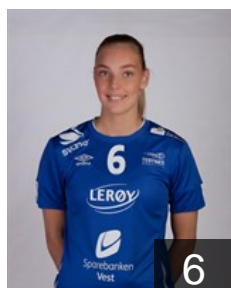

 NOR

Hagen Birgitte Karlsen

Position: Left Back
Place of birth: Bergen
Date of birth: 19.04.1994
Height: 170 cm

 NOR

Hellevik Marthe Davidsen

Position: Goalkeeper
Place of birth: Bergen
Date of birth: 23.09.2002
Height: 179 cm

 NOR

Hilby Madeleine

Position: Centre Back
Place of birth: Bergen
Date of birth: 04.03.1995
Height: 172 cm

 NOR

Intelhus Josefine

Position: Right Back
Place of birth: Oslo
Date of birth: 15.08.1998
Height: 179 cm

 NOR

Kjølholdt Henrikke Hauge

Position: Right Wing
Place of birth: Bergen
Date of birth: 15.03.2001
Height: 176 cm

CLUB COMPETITIONS - DELEGATION LIST

EHF European League Women 2020/21

 NOR *Tertnes Bergen - Players*

 NOR
Knutsen Martine Helleso

Position: Left Wing
Place of birth: Bergen
Date of birth: 17.06.2001
Height: 180 cm

 NOR
Larsen Rikke Øyerhamn

Position: Left Wing
Place of birth: Bergen
Date of birth: 23.08.2000
Height: 176 cm