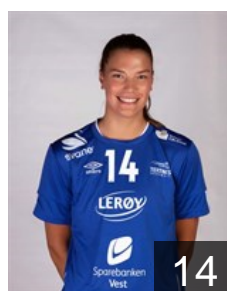

 NOR

Hilby Madeleine

Position: Centre Back
Place of birth: Bergen
Date of birth: 04.03.1995
Height: 172 cm

 NOR

Intelhus Josefine

Position: Right Back
Place of birth: Oslo
Date of birth: 15.08.1998
Height: 179 cm

 NOR

Kjølholdt Henrikke Hauge

Position: Right Wing
Place of birth: Bergen
Date of birth: 15.03.2001
Height: 176 cm

CLUB COMPETITIONS - DELEGATION LIST

EHF European League Women 2020/21

 NOR *Tertnes Bergen - Players*

 NOR
Knutsen Martine Helleso

Position: Left Wing
Place of birth: Bergen
Date of birth: 17.06.2001
Height: 180 cm

 NOR
Larsen Rikke Øyerhamn

Position: Left Wing
Place of birth: Bergen
Date of birth: 23.08.2000
Height: 176 cm

 NOR
Lien Josefine Gundersen

Position: Goalkeeper
Place of birth: Bergen
Date of birth: 24.05.1996
Height: 176 cm

 NOR
Moen Eva Erdal

Position: Left Back
Place of birth: Bergen
Date of birth: 05.06.2000
Height: 188 cm