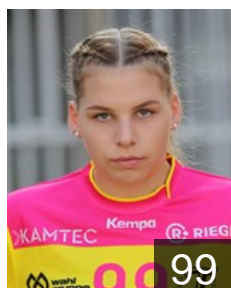

 GER

Quist Laetitia

Position: Right Back
Place of birth: Baden-Baden
Date of birth: 08.11.2001
Height: 185 cm

 GER

Roth Nicole

Position: Goalkeeper
Place of birth: Nürnberg
Date of birth: 08.05.1995
Height: 183 cm

 GER

Rott Rebecca

Position: Centre Back
Place of birth: Bensheim
Date of birth: 14.03.2004
Height: 180 cm

CLUB COMPETITIONS - DELEGATION LIST

EHF European League Women 2020/21

 GER TUSSIES Metzingen - Players

 GER

Schmid Lena

Position: Goalkeeper
Place of birth: Esslingen am
Date of birth: 21.07.2001
Height: 180 cm

 NED

van der Baan Britt

Position: Right Wing
Place of birth: Ouderkerk aan
Date of birth: 24.08.2001
Height: 70 cm