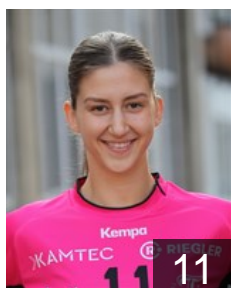

CLUB COMPETITIONS - DELEGATION LIST

EHF European League Women 2020/21

 GER TUSSIES Metzingen - Players

 HUN

Albek Anna

Position: Right Back
Place of birth: Zenta
Date of birth: 02.12.2001
Height: 187 cm

 GER

Degenhardt Lena Sophia

Position: Left Back
Place of birth: Albstadt
Date of birth: 31.05.1999
Height: 175 cm

 NED

Haggerty Tamara

Position: Line Player
Place of birth: Haarlem
Date of birth: 29.04.1996
Height: 178 cm

 GER

Hübner Svenja

Position: Line Player
Place of birth: Überlingen
Date of birth: 23.05.1996
Height: 175 cm

 GER

Kohorst Madita

Position: Goalkeeper
Place of birth: Lohne
Date of birth: 14.10.1996
Height: 183 cm

 GER

Weigel Maren

Position: Right Back
Place of birth: Stuttgart
Date of birth: 22.05.1994
Height: 177 cm

 GER

Zapf Marlene

Position: Right Wing
Place of birth: Landau
Date of birth: 06.01.1990
Height: 170 cm