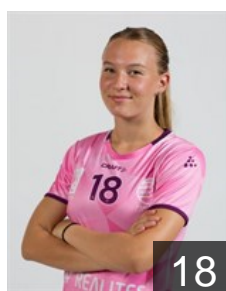

CLUB COMPETITIONS - DELEGATION LIST

EHF European League Women 2020/21

 FRA Neptunes Nantes - Players

 FRA

Ahanda Orlane

Position: Right Back
Place of birth: NANTES
Date of birth: 20.11.1998
Height: 176 cm

20

 BRA

Almeida De Paula B.

Position: Back
Place of birth: Campestre/MG
Date of birth: 26.09.1996
Height: 170 cm

2

 FRA

Andre Floriane

Position: Goalkeeper
Place of birth: SAINT
Date of birth: 30.05.2000
Height: 180 cm

12

 FRA

Ardouin Naemi

Position: Left Wing
Place of birth: ST SEBASTIEN
Date of birth: 18.11.2002
Height: 177 cm

18

 FRA

Ayglon Saurina Camille

Position: Right Back
Place of birth: Avignon
Date of birth: 21.05.1985
Height: 180 cm

11

 FRA

Bellec Emilie

Position: Right Wing
Place of birth: LIBREVILLE
Date of birth: 07.05.1999
Height: 165 cm

7

 FRA

Boudekhane Lorine

Position: Goalkeeper
Place of birth: CAEN
Date of birth: 12.03.2002
Height: 180 cm