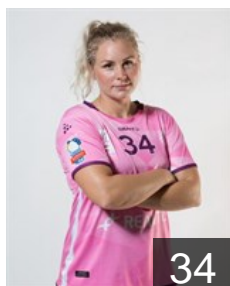

14

 FRA

Fontaine-Carretero Laurie

Position: Goalkeeper
Place of birth: NIMES
Date of birth: 03.11.1995
Height: 179 cm

72

CLUB COMPETITIONS - DELEGATION LIST

EHF European League Women 2020/21

 FRA Neptunes Nantes - Players

 ESP

Gassama Cissokho Kaba

Position: Line Player
Place of birth: Granollers
Date of birth: 16.08.1997
Height: 180 cm

 FRA

Godet Inès

Position: Line Player
Place of birth: SAINT
Date of birth: 09.05.2001
Height: -

 DEN

Grigel Lotte

Position: Back
Place of birth: Esbjerg
Date of birth: 05.04.1991
Height: 165 cm

 SWE

Hagman Nathalie

Position: Right Wing
Place of birth: Farsta
Date of birth: 19.07.1991
Height: 167 cm

 FRA

Kieffer Charlotte

Position: Line Player
Place of birth: schiltigheim
Date of birth: 21.02.1998
Height: 185 cm

 FRA

Kpodar Déborah

Position: Left Back
Place of birth: Iles d'Espagnac
Date of birth: 03.06.1994
Height: 171 cm