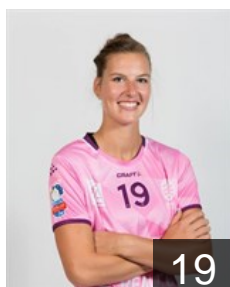

 DEN

Grigel Lotte

Position: Back
Place of birth: Esbjerg
Date of birth: 05.04.1991
Height: 165 cm

 SWE

Hagman Nathalie

Position: Right Wing
Place of birth: Farsta
Date of birth: 19.07.1991
Height: 167 cm

 FRA

Kieffer Charlotte

Position: Line Player
Place of birth: schiltigheim
Date of birth: 21.02.1998
Height: 185 cm

 FRA

Kpodar Déborah

Position: Left Back
Place of birth: Iles d'Espagnac
Date of birth: 03.06.1994
Height: 171 cm

 FRA

Le Roy Maëlle

Position: Left Back
Place of birth: BORDEAUX
Date of birth: 19.05.2001
Height: 175 cm

 FRA

Loquay Manon

Position: Line Player
Place of birth: SAINT
Date of birth: 06.01.1999
Height: 176 cm