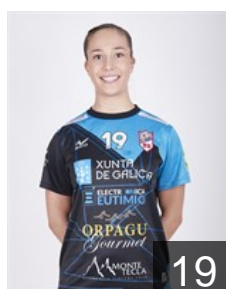

 **ESP**

Barbosa Carrera Cristina

Position: Left Wing
Place of birth: GOIAN
Date of birth: 20.10.1996
Height: 167 cm

 **ESP**

Carratu Santoro Marisol

Position: Goalkeeper
Place of birth: Buenos Aires
Date of birth: 15.07.1986
Height: 176 cm

 **POR**

Da Silva Lima P.

Position: Centre Back
Place of birth: Porto
Date of birth: 03.02.1995
Height: -

 **ESP**

Descalzo Pérez Estefanía

Position: Right Back
Place of birth: VALENCIA
Date of birth: 09.06.1990
Height: 174 cm