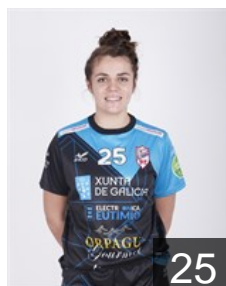

 **SVK**

Rajnohova Erika

Position: Centre Back
Place of birth: Zilina
Date of birth: 01.08.1998
Height: -

CLUB COMPETITIONS - DELEGATION LIST

EHF European League Women 2020/21

 **ESP** Club Balonmán Atlético Guardes - Players

 **ESP**

Sempere Agullo Miriam

Position: Goalkeeper
Place of birth: Santa Pola
Date of birth: 19.11.1995
Height: 168 cm

 **ESP**

Sempere Herrera África

Position: Line Player
Place of birth: Elche, Alicante
Date of birth: 25.09.1992
Height: 167 cm

 **ARG**

Urban Medel Rosario Victoria

Position: Right Wing
Place of birth: Buenos Aires
Date of birth: 13.03.1997
Height: 168 cm

 **FRA**

Valero Jodar Sara

Position: Line Player
Place of birth: Pau
Date of birth: 03.02.1998
Height: 173 cm