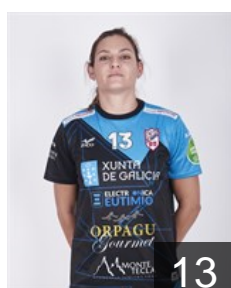

CLUB COMPETITIONS - DELEGATION LIST

EHF European League Women 2020/21

 **ESP** Club Balonmán Atlético Guardes - Players

 **ESP**

Arcos Poveda Paula

Position: Right Back
Place of birth: Alicante
Date of birth: 21.12.2001
Height: 166 cm

 **ESP**

Barbosa Carrera Cristina

Position: Left Wing
Place of birth: GOIAN
Date of birth: 20.10.1996
Height: 167 cm

 **ESP**

Carratu Santoro Marisol

Position: Goalkeeper
Place of birth: Buenos Aires
Date of birth: 15.07.1986
Height: 176 cm

 **POR**

Da Silva Lima P.

Position: Centre Back
Place of birth: Porto
Date of birth: 03.02.1995
Height: -

 **ESP**

Descalzo Pérez Estefanía

Position: Right Back
Place of birth: VALENCIA
Date of birth: 09.06.1990
Height: 174 cm