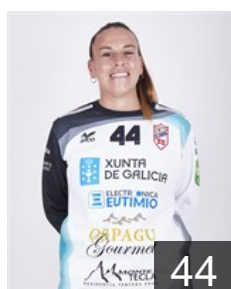

CLUB COMPETITIONS - DELEGATION LIST

EHF European League Women 2020/21

 **ESP** Club Balonmán Atlético Guardes - Players

 **ESP**

Arcos Poveda Paula

Position: Right Back
Place of birth: Alicante
Date of birth: 21.12.2001
Height: 166 cm

 **ESP**

Barbosa Carrera Cristina

Position: Left Wing
Place of birth: GOIAN
Date of birth: 20.10.1996
Height: 167 cm

 **ESP**

Carratu Santoro Marisol

Position: Goalkeeper
Place of birth: Buenos Aires
Date of birth: 15.07.1986
Height: 176 cm

 **POR**

Da Silva Lima P.

Position: Centre Back
Place of birth: Porto
Date of birth: 03.02.1995
Height: -

 **ESP**

Descalzo Pérez Estefanía

Position: Right Back
Place of birth: VALENCIA
Date of birth: 09.06.1990
Height: 174 cm