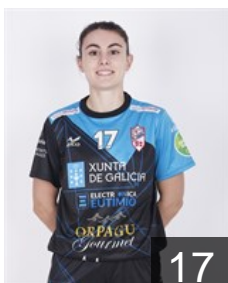

 **ESP**

Sempere Agullo Miriam

Position: Goalkeeper
Place of birth: Santa Pola
Date of birth: 19.11.1995
Height: 168 cm

 **ESP**

Sempere Herrera África

Position: Line Player
Place of birth: Elche, Alicante
Date of birth: 25.09.1992
Height: 167 cm

 **ARG**

Urban Medel Rosario Victoria

Position: Right Wing
Place of birth: Buenos Aires
Date of birth: 13.03.1997
Height: 168 cm

 **FRA**

Valero Jodar Sara

Position: Line Player
Place of birth: Pau
Date of birth: 03.02.1998
Height: 173 cm

Left Club

 **ESP**

Pérez Buforn Paulina

Position: Right Back
Place of birth: Eivissa, Islas
Date of birth: 25.01.1997
Height: 167 cm

Left Club on 29.06.2021

TEAM OFFICIALS

 **ESP**

Prades Pons Jose Ignacio