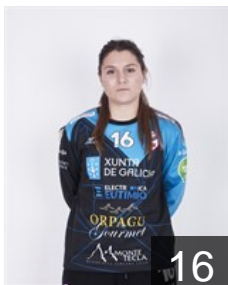

 **ESP**

Moreno Lahora Daniela

Position: Right Wing
Place of birth: Madrid
Date of birth: 23.01.2001
Height: 167 cm

 **ESP**

Pérez Alonso Lorena

Position: Left Wing
Place of birth: Salceda de
Date of birth: 04.04.1991
Height: 172 cm

 **SVK**

Rajnohova Erika

Position: Centre Back
Place of birth: Zilina
Date of birth: 01.08.1998
Height: -

CLUB COMPETITIONS - DELEGATION LIST

EHF European League Women 2020/21

 **ESP** Club Balonmán Atlético Guardes - Players

 **ESP**

Sempere Agullo Miriam

Position: Goalkeeper
Place of birth: Santa Pola
Date of birth: 19.11.1995
Height: 168 cm

 **ESP**

Sempere Herrera África

Position: Line Player
Place of birth: Elche, Alicante
Date of birth: 25.09.1992
Height: 167 cm