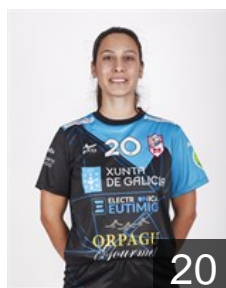

CLUB COMPETITIONS - DELEGATION LIST

EHF European League Women 2020/21

 **ESP** Club Balonmán Atlético Guardes - Players

 **ESP**

Arcos Poveda Paula

Position: Right Back
Place of birth: Alicante
Date of birth: 21.12.2001
Height: 166 cm

 **ESP**

Barbosa Carrera Cristina

Position: Left Wing
Place of birth: GOIAN
Date of birth: 20.10.1996
Height: 167 cm

 **ESP**

Carratu Santoro Marisol

Position: Goalkeeper
Place of birth: Buenos Aires
Date of birth: 15.07.1986
Height: 176 cm