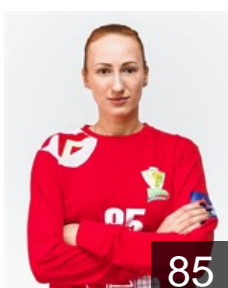

RUS
Utkina Elena
Position: Goalkeeper
Place of birth: Volgograd
Date of birth: 29.05.1990
Height: 180 cm