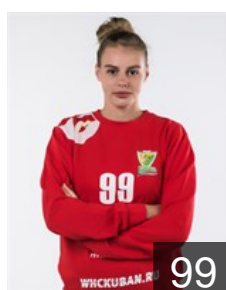

 RUS  
**Levchina Ekaterina**  
Position: Left Wing  
Place of birth: Saint-Petersburg  
Date of birth: 12.01.2000  
Height: 172 cm

 RUS  
**Listopad Anastasiia**  
Position: Centre Back  
Place of birth: Togliatti  
Date of birth: 25.06.1994  
Height: 177 cm

 RUS  
**Penzeva Sofiia**  
Position: Centre Back  
Place of birth: Krasnodar  
Date of birth: 26.03.2003  
Height: -

 RUS  
**Rzaeva Milana**  
Position: Right Wing  
Place of birth: Krasnodar  
Date of birth: 25.11.1998  
Height: 175 cm