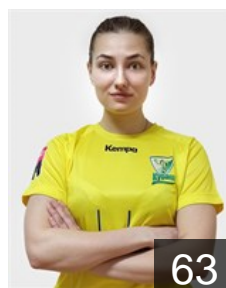

# CLUB COMPETITIONS - DELEGATION LIST

EHF European League Women 2020/21

 RUS Kuban - Players

 RUS  
**Baranik Valeriia**  
Position: Line Player  
Place of birth: Syzran  
Date of birth: 17.11.1993  
Height: 181 cm

 RUS  
**Bobina Ekaterina**  
Position: Right Back  
Place of birth: Ufa  
Date of birth: 11.07.1996  
Height: 175 cm

 RUS  
**Bulavinova Mariia**  
Position: Line Player  
Place of birth: Rostov-on-Don  
Date of birth: 03.08.2001  
Height: 181 cm

 RUS  
**Chipula Veronika**  
Position: Goalkeeper  
Place of birth: Vladivostok  
Date of birth: 10.07.2002  
Height: 178 cm

 RUS  
**Danilchenko Dalila**  
Position: Left Back  
Place of birth: Samara  
Date of birth: 06.05.2001  
Height: 182 cm