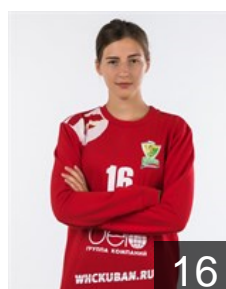

# CLUB COMPETITIONS - DELEGATION LIST

EHF European League Women 2020/21

 RUS Kuban - Players

 RUS  
**Baranik Valeriia**  
Position: Line Player  
Place of birth: Syzran  
Date of birth: 17.11.1993  
Height: 181 cm

 RUS  
**Bobina Ekaterina**  
Position: Right Back  
Place of birth: Ufa  
Date of birth: 11.07.1996  
Height: 175 cm

 RUS  
**Bulavinova Mariia**  
Position: Line Player  
Place of birth: Rostov-on-Don  
Date of birth: 03.08.2001  
Height: 181 cm

 RUS  
**Chipula Veronika**  
Position: Goalkeeper  
Place of birth: Vladivostok  
Date of birth: 10.07.2002  
Height: 178 cm

 RUS  
**Danilchenko Dalila**  
Position: Left Back  
Place of birth: Samara  
Date of birth: 06.05.2001  
Height: 182 cm

 RUS  
**Vaykum Valeriia**  
Position: Right Wing  
Place of birth: Krasnodar  
Date of birth: 05.05.2004  
Height: 170 cm