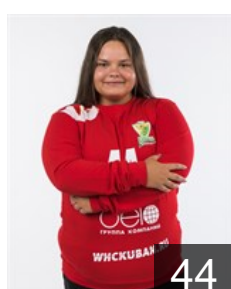

RUS
Diachenko Elizaveta
Position: Goalkeeper
Place of birth: Krasnodar
Date of birth: 03.02.2001
Height: 170 cm