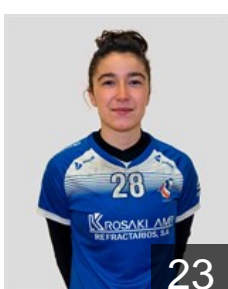

 **ESP**

Moreno Fernández Mirene

Position: Left Wing
Place of birth: Ermua (Bizkaia)
Date of birth: 21.07.1998
Height: 165 cm

 **BRA**

Oliveira Fernandes M.

Position: Left Back
Place of birth: Niteroi
Date of birth: 04.01.1996
Height: 166 cm

 **ITA**

Pizzo Manuela

Position: Left Back
Place of birth: Buenos Aires
Date of birth: 13.11.1991
Height: 178 cm

 **ESP**

Prieto O'Mullony María

Position: Right Back
Place of birth: Zamora
Date of birth: 03.10.1997
Height: 172 cm