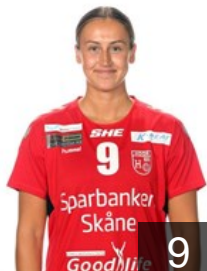

## Pripp Linnea

Position: Right Back  
Place of birth: Lund  
Date of birth: 24.09.2002  
Height: 179 cm

## Rask Emma

Position: Wing  
Place of birth: Höör  
Date of birth: 17.01.1996  
Height: 162 cm

 SWE