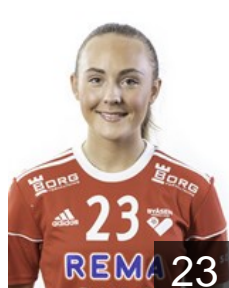

 NOR

Kallestad Anna Bjørke

Position: Right Back
Place of birth: Kongsberg
Date of birth: 23.05.1996
Height: 179 cm

 NOR

Kjellberg-Line Helle

Position: Goalkeeper
Place of birth: Oslo
Date of birth: 09.02.2000
Height: 176 cm

 NOR

Krogstadholm Wilde

Position: Left Wing
Place of birth: stjørdal
Date of birth: 05.07.2002
Height: 164 cm

 NED

Lipman Annick

Position: Goalkeeper
Place of birth: Zwolle
Date of birth: 13.03.1989
Height: 178 cm

 NOR

Loseth Marthe Semundset

Position: Right Wing
Place of birth: Trondheim
Date of birth: 03.10.2003
Height: 169 cm

 NOR

Nypan Johanne Halseth

Position: Right Wing
Place of birth: Kristiansand
Date of birth: 25.06.2003
Height: -

 NOR

Olufsen Dina Klungtveit

Position: Back
Place of birth: Stavanger
Date of birth: 28.12.2001
Height: 168 cm

 NOR

Riseth Sofie

Position: Left Wing
Place of birth: Oslo
Date of birth: 25.02.2000
Height: 169 cm