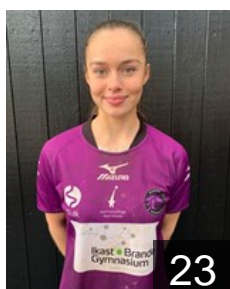

CLUB COMPETITIONS - DELEGATION LIST

EHF European League Women 2020/21

DEN *Ikast Håndbold - Players*

Left Club

DEN
Krautmeyer Wilma Henriette
Position:
Place of birth:
Date of birth: 07.03.2002
Height: -

Left Club on 13.01.2021

DEN
Petersen Emma Caroline
Position:
Place of birth:
Date of birth: 13.11.2001
Height: -

Left Club on 13.01.2021

FAR
Sveinbjörnsdóttir Poulsen Lív
Position: Right Wing
Place of birth: Vestmanna
Date of birth: 27.12.2001
Height: -

Left Club on 19.01.2021

TEAM OFFICIALS

DEN
Christensen Kasper

Date of birth: 25.06.1985