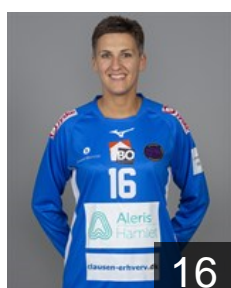

CLUB COMPETITIONS - DELEGATION LIST

EHF European League Women 2020/21

 DEN *Ikast Håndbold - Players*

 NOR
Bakkerud Ingvild Kristiansen

Position: Left Back
Place of birth: Kongsberg
Date of birth: 09.07.1995
Height: 184 cm

 DEN
Bossen Anne Christine

Position: Goalkeeper
Place of birth: Aarhus
Date of birth: 14.10.2003
Height: -

 DEN
Brandt Cecilie Højgaard

Position: Right Wing
Place of birth: Viborg
Date of birth: 16.11.2001
Height: 169 cm

 DEN
Busk C.

Position: Centre Back
Place of birth: Vejle
Date of birth: 26.07.2001
Height: 178 cm

 GER
Englert Sabine

Position: Goalkeeper
Place of birth: Aschaffenburg
Date of birth: 27.11.1981
Height: 183 cm