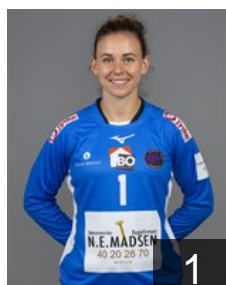

 DEN
Kristensen Naja Nissen

Position: Left Wing
Place of birth: Ikast-Brande
Date of birth: 10.08.1999
Height: 177 cm

CLUB COMPETITIONS - DELEGATION LIST

EHF European League Women 2020/21

DEN Ikast Håndbold - Players

DEN
Møller Michala Elsberg
Position: Centre Back
Place of birth: Aalborg
Date of birth: 16.02.2000
Height: 175 cm

DEN
Pedersen F.
Position: Line Player
Place of birth: Ringkøbing-
Date of birth: 16.04.2001
Height: 169 cm

DEN
Petersen Simone Cathrine
Position: Centre Back
Place of birth: Ringsted
Date of birth: 28.08.1997
Height: 177 cm

DEN
Rasmussen Nanna Lovig
Position: Line Player
Place of birth: Holstebro
Date of birth: 03.07.2003
Height: -

DEN
Romer Mathilde Berner
Position: Goalkeeper
Place of birth: København
Date of birth: 19.04.2003
Height: -

SWE
Ryde Jessica
Position: Goalkeeper
Place of birth: Östra Torn
Date of birth: 18.05.1994
Height: 185 cm