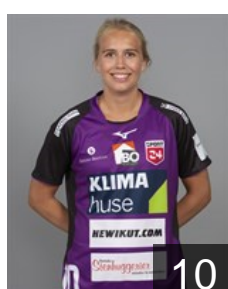

 NOR
Fauske Helene Gigstad

Position: Centre Back
Place of birth: Bærum
Date of birth: 31.01.1997
Height: 177 cm

 DEN
Friis Emma Cecilie Uhrskov

Position: Left Wing
Place of birth: Herning
Date of birth: 31.10.1999
Height: 162 cm

 DEN
Hougaard Line Mai Nørgaard

Position: Right Wing
Place of birth: Herning
Date of birth: 06.10.1999
Height: 163 cm

 DEN
Iversen Sarah

Position: Line Player
Place of birth: Frederiksberg
Date of birth: 10.04.1990
Height: 177 cm

 DEN
Johannsen Lin

Position: Left Wing
Place of birth: Tinglev
Date of birth: 08.03.2002
Height: -

 NOR
Johansen Vilde Ingeborg

Position: Line Player
Place of birth: Tønsberg
Date of birth: 25.07.1994
Height: 182 cm

 DEN
Kristensen Naja Nissen

Position: Left Wing
Place of birth: Ikast-Brande
Date of birth: 10.08.1999
Height: 177 cm

CLUB COMPETITIONS - DELEGATION LIST

EHF European League Women 2020/21

DEN Ikast Håndbold - Players