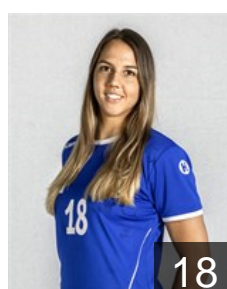

## Zamfirescu Maria Madalina

Position: Centre Back  
Place of birth: Nicolae Balcescu  
Date of birth: 31.10.1994  
Height: 180 cm

## Left Club

 ROU

## Balaceanu Ioana Beatrice

Position: Centre Back  
Place of birth: Constanta  
Date of birth: 13.02.2001  
Height: 175 cm

Left Club on 31.05.2021

 SRB