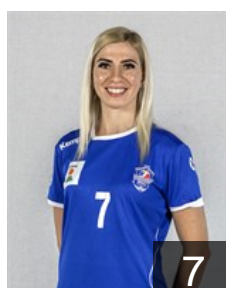

 SRB

**Dmitrovic Marina**

Position: Right Back  
Place of birth: Belgrad  
Date of birth: 23.03.1985  
Height: 182 cm

 ROU

**Epureanu Stefania**

Position: Left Wing  
Place of birth: Braila  
Date of birth: 10.11.1998  
Height: 169 cm

 ROU

**Ichim Iasmina Elena**

Position: Right Wing  
Place of birth: Braila  
Date of birth: 11.11.2000  
Height: 175 cm

 BLR

**Kanaval Maria**

Position: Left Back  
Place of birth: Rogachev  
Date of birth: 19.03.1997  
Height: -

 BRA

**Lima de Araujo T.**

Position: Line Player  
Place of birth: Rio de Janeiro  
Date of birth: 16.05.1994  
Height: 182 cm

 MNE

**Nenezic Ljubica**

Position: Goalkeeper  
Place of birth: Podgorica  
Date of birth: 15.01.1997  
Height: 183 cm

 ROU

**Pisica Georgiana Catalina**

Position: Right Wing  
Place of birth: Ploiesti  
Date of birth: 16.01.1991  
Height: 175 cm