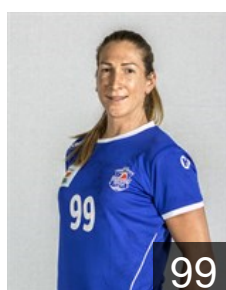

 ROU

**Bucur Ibolya Gabriela**

Position: Back  
Place of birth: Oradea  
Date of birth: 31.08.1984  
Height: 184 cm

 ROU

**Cotet Mirabela Gabriela**

Position: Line Player  
Place of birth: Braila  
Date of birth: 22.02.2001  
Height: 175 cm

 ROU

**Czecki Alina Ramona**

Position: Left Wing  
Place of birth: Zalau  
Date of birth: 15.10.1987  
Height: -

 ROU

**Dache Elena**

Position: Centre Back  
Place of birth: Galati  
Date of birth: 24.03.1997  
Height: 180 cm

 SRB

**Dmitrovic Marina**

Position: Right Back  
Place of birth: Belgrad  
Date of birth: 23.03.1985  
Height: 182 cm

 ROU

**Epureanu Stefania**

Position: Left Wing  
Place of birth: Braila  
Date of birth: 10.11.1998  
Height: 169 cm

 ROU

**Ichim Iasmina Elena**

Position: Right Wing  
Place of birth: Braila  
Date of birth: 11.11.2000  
Height: 175 cm

 BLR

**Kanaval Maria**

Position: Left Back  
Place of birth: Rogachev  
Date of birth: 19.03.1997  
Height: -