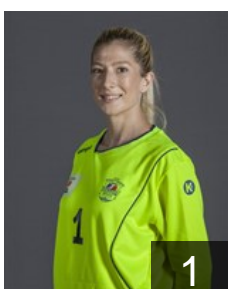

## Safta Nicoleta Filofteia

Position: Line Player  
Place of birth: Ramnicu Valcea  
Date of birth: 17.11.1994  
Height: 180 cm

 MKD

## Sazdovska Jovana

Position: Left Wing  
Place of birth: Skopje  
Date of birth: 27.06.1993  
Height: 177 cm

 ROU

## Serban Elena

Position: Goalkeeper  
Place of birth: Bucuresti  
Date of birth: 15.10.1994  
Height: 182 cm

 ROU