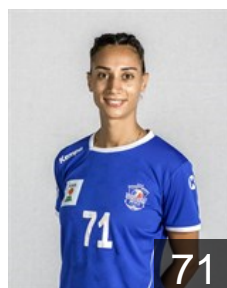

 BRA

**Lima de Araujo T.**

Position: Line Player  
Place of birth: Rio de Janeiro  
Date of birth: 16.05.1994  
Height: 182 cm

 MNE

**Nenezic Ljubica**

Position: Goalkeeper  
Place of birth: Podgorica  
Date of birth: 15.01.1997  
Height: 183 cm

 ROU

**Pisica Georgiana Catalina**

Position: Right Wing  
Place of birth: Ploiesti  
Date of birth: 16.01.1991  
Height: 175 cm

## Safta Nicoleta Filofteia

Position: Line Player  
Place of birth: Ramnicu Valcea  
Date of birth: 17.11.1994  
Height: 180 cm

 MKD

## Sazdovska Jovana

Position: Left Wing  
Place of birth: Skopje  
Date of birth: 27.06.1993  
Height: 177 cm

 ROU