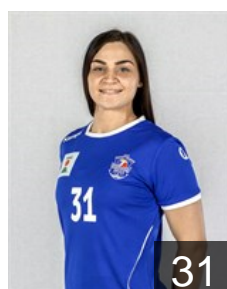

## Safta Nicoleta Filofteia

Position: Line Player  
Place of birth: Ramnicu Valcea  
Date of birth: 17.11.1994  
Height: 180 cm

 MKD

## Sazdovska Jovana

Position: Left Wing  
Place of birth: Skopje  
Date of birth: 27.06.1993  
Height: 177 cm

 ROU

## Serban Elena

Position: Goalkeeper  
Place of birth: Bucuresti  
Date of birth: 15.10.1994  
Height: 182 cm

 ROU

## Tiron Bianca Elena

Position: Left Back  
Place of birth: Iasi  
Date of birth: 31.05.1995  
Height: 182 cm

 ROU