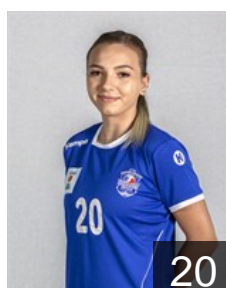

 ROU

**Czecki Alina Ramona**

Position: Left Wing  
Place of birth: Zalau  
Date of birth: 15.10.1987  
Height: -

 ROU

**Dache Elena**

Position: Centre Back  
Place of birth: Galati  
Date of birth: 24.03.1997  
Height: 180 cm

 SRB

**Dmitrovic Marina**

Position: Right Back  
Place of birth: Belgrad  
Date of birth: 23.03.1985  
Height: 182 cm

 ROU

**Epureanu Stefania**

Position: Left Wing  
Place of birth: Braila  
Date of birth: 10.11.1998  
Height: 169 cm

 ROU

**Ichim Iasmina Elena**

Position: Right Wing  
Place of birth: Braila  
Date of birth: 11.11.2000  
Height: 175 cm

 BLR

**Kanaval Maria**

Position: Left Back  
Place of birth: Rogachev  
Date of birth: 19.03.1997  
Height: -

 BRA

**Lima de Araujo T.**

Position: Line Player  
Place of birth: Rio de Janeiro  
Date of birth: 16.05.1994  
Height: 182 cm

 MNE

**Nenezic Ljubica**

Position: Goalkeeper  
Place of birth: Podgorica  
Date of birth: 15.01.1997  
Height: 183 cm