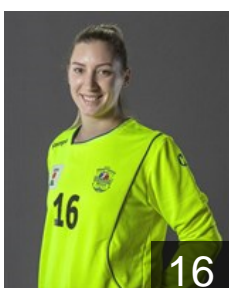

 SRB

**Dmitrovic Marina**

Position: Right Back  
Place of birth: Belgrad  
Date of birth: 23.03.1985  
Height: 182 cm

 ROU

**Epureanu Stefania**

Position: Left Wing  
Place of birth: Braila  
Date of birth: 10.11.1998  
Height: 169 cm

 ROU

**Ichim Iasmina Elena**

Position: Right Wing  
Place of birth: Braila  
Date of birth: 11.11.2000  
Height: 175 cm

 BLR

**Kanaval Maria**

Position: Left Back  
Place of birth: Rogachev  
Date of birth: 19.03.1997  
Height: -

 BRA

**Lima de Araujo T.**

Position: Line Player  
Place of birth: Rio de Janeiro  
Date of birth: 16.05.1994  
Height: 182 cm

 MNE

**Nenezic Ljubica**

Position: Goalkeeper  
Place of birth: Podgorica  
Date of birth: 15.01.1997  
Height: 183 cm

 ROU

**Pisica Georgiana Catalina**

Position: Right Wing  
Place of birth: Ploiesti  
Date of birth: 16.01.1991  
Height: 175 cm