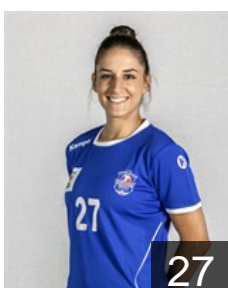

MNE

Premovic Sanja

Position: Right Back
Place of birth: Berane
Date of birth: 27.11.1992
Height: 175 cm

Left Club on 11.01.2021