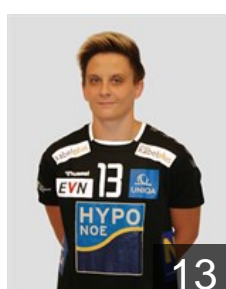

## Dramac Isabell

Position: Centre Back  
Place of birth: Wien  
Date of birth: 17.05.2000  
Height: 164 cm

 HUN

## Hajgato Anna

Position: Goalkeeper  
Place of birth: Budapest  
Date of birth: 27.04.1992  
Height: 170 cm

 AUT