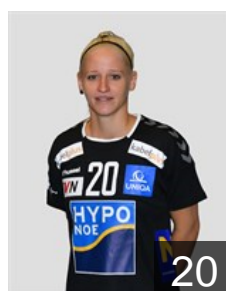

# CLUB COMPETITIONS - DELEGATION LIST

EHF European League Women 2020/21

 AUT Hypo Niederösterreich - Players

 HUN

**Mlinko Bernadett**

Position: Back  
Place of birth: Budapest  
Date of birth: 18.07.1995  
Height: 174 cm

 AUT

**Pandza Ana**

Position: Left Back  
Place of birth: Wien  
Date of birth: 24.12.2003  
Height: -

 AUT

**Reichl Stephanie**

Position: Goalkeeper  
Place of birth: Wien  
Date of birth: 20.06.1999  
Height: 165 cm