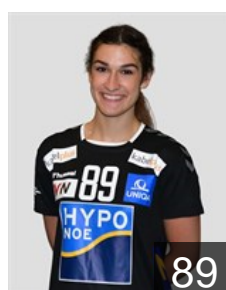

 AUT

**Riesenhuber Yvonne**

Position: Back  
Place of birth: Krems/Donau  
Date of birth: 20.06.1990  
Height: -

 AUT

**Schindler Johanna**

Position: Back  
Place of birth: Korneuburg  
Date of birth: 08.06.1994  
Height: 171 cm

 AUT

**Stankovic Eleonora**

Position: Wing  
Place of birth: Mödling  
Date of birth: 27.10.2002  
Height: 171 cm

 AUT

**Wess Claudia**

Position: Right Wing  
Place of birth: Wien  
Date of birth: 15.06.1995  
Height: -