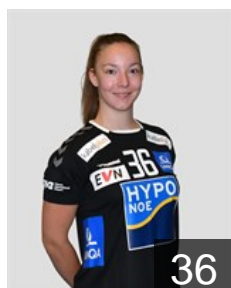

## Leitner Nora

Position: Line Player  
Place of birth: Wien  
Date of birth: 05.05.2002  
Height: -

 AUT

## Maglot Mona

Position: Line Player  
Place of birth: Mödling  
Date of birth: 11.05.1996  
Height: 175 cm

# CLUB COMPETITIONS - DELEGATION LIST

EHF European League Women 2020/21

 AUT Hypo Niederösterreich - Players

 HUN

**Mlinko Bernadett**

Position: Back  
Place of birth: Budapest  
Date of birth: 18.07.1995  
Height: 174 cm