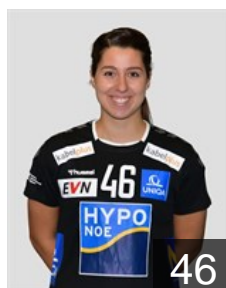

AUT

Berlini Elena

Position: Centre Back
Place of birth: Wien
Date of birth: 31.10.1999
Height: 173 cm