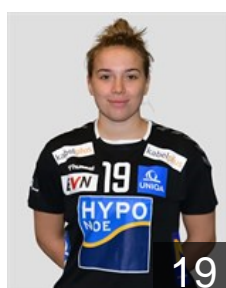

AUT

Dramac Isabell

Position: Centre Back
Place of birth: Wien
Date of birth: 17.05.2000
Height: 164 cm