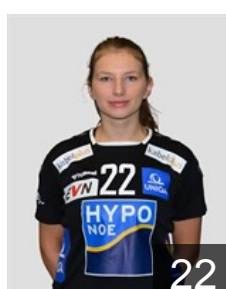

## Krenn Lea

Position: Goalkeeper  
Place of birth: Mödling  
Date of birth: 27.01.2001  
Height: 175 cm

 AUT

## Leitner Nora

Position: Line Player  
Place of birth: Wien  
Date of birth: 05.05.2002  
Height: -

 AUT