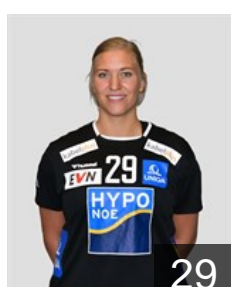

## Dramac Isabell

Position: Centre Back  
Place of birth: Wien  
Date of birth: 17.05.2000  
Height: 164 cm

 HUN

## Hajgato Anna

Position: Goalkeeper  
Place of birth: Budapest  
Date of birth: 27.04.1992  
Height: 170 cm

 AUT

## Hödl Sabrina

Position: Back  
Place of birth: Bruck a.d.Mur  
Date of birth: 30.12.1990  
Height: -

 AUT