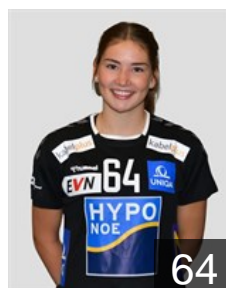

# CLUB COMPETITIONS - DELEGATION LIST

EHF European League Women 2020/21

 AUT Hypo Niederösterreich - Players

 HUN

**Mlinko Bernadett**

Position: Back  
Place of birth: Budapest  
Date of birth: 18.07.1995  
Height: 174 cm

 AUT

**Pandza Ana**

Position: Left Back  
Place of birth: Wien  
Date of birth: 24.12.2003  
Height: -

 AUT

**Reichl Stephanie**

Position: Goalkeeper  
Place of birth: Wien  
Date of birth: 20.06.1999  
Height: 165 cm