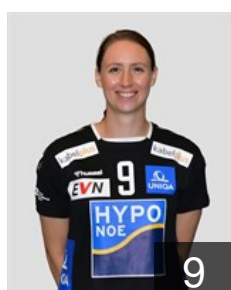

AUT

Schindler Johanna

Position: Back
Place of birth: Korneuburg
Date of birth: 08.06.1994
Height: 171 cm