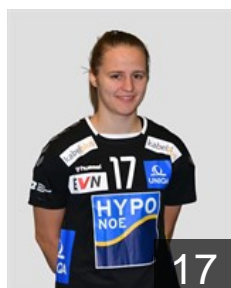

CLUB COMPETITIONS - DELEGATION LIST

EHF European League Women 2020/21

AUT Hypo Niederösterreich - Players

AUT

Bauer Johanna

Position: Wing
Place of birth: Krems/Donau
Date of birth: 13.06.1997
Height: 167 cm