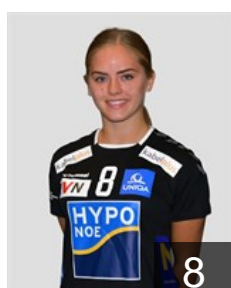

## Berlini Elena

Position: Centre Back  
Place of birth: Wien  
Date of birth: 31.10.1999  
Height: 173 cm

 AUT

## Bures Laissa

Position: Wing  
Place of birth: Wien  
Date of birth: 18.08.2001  
Height: 158 cm

 AUT

## Dedic Mirela

Position: Left Wing  
Place of birth: Bruck an der Mur  
Date of birth: 15.12.1991  
Height: 169 cm

 AUT