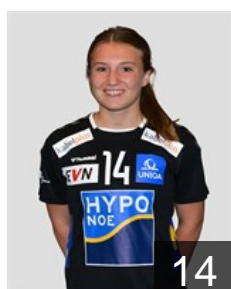

## Bauer Johanna

Position: Wing  
Place of birth: Krems/Donau  
Date of birth: 13.06.1997  
Height: 167 cm

 AUT

## Berlini Elena

Position: Centre Back  
Place of birth: Wien  
Date of birth: 31.10.1999  
Height: 173 cm

 AUT