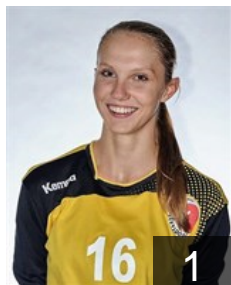

CLUB COMPETITIONS - DELEGATION LIST

EHF European League Women 2020/21

AUT MADx WAT Atzgersdorf - Players

AUT

Batik Laura

Position: Goalkeeper
Place of birth: Wien
Date of birth: 12.10.1998
Height: 180 cm