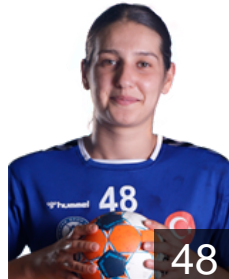

 TUR

Çinkan Çağrı

Position: Goalkeeper
Place of birth: Akhisar / MANISA
Date of birth: 24.09.1999
Height: 176 cm

 TUR

Gökengin Gözde

Position: Left Wing
Place of birth: Bodrum / MUĞLA
Date of birth: 28.05.1999
Height: 173 cm

 TUR

Imamoglu Öcal Sevilay

Position: Goalkeeper
Place of birth: Lüleburgaz /
Date of birth: 07.10.1984
Height: 176 cm

 TUR

Kalyoncuoglu Sevgi

Position: Left Back
Place of birth: Keçiören /
Date of birth: 02.09.1999
Height: 178 cm

 TUR

Kaya Reyhan

Position: Left Back
Place of birth: KÜTAHYA
Date of birth: 15.07.1996
Height: -

 TUR

Oguz Zehra

Position: Left Wing
Place of birth: Bulanik / MUS
Date of birth: 05.05.1999
Height: 172 cm

 TUR

Özel Yeliz

Position: Back
Place of birth: ANKARA
Date of birth: 06.03.1980
Height: 177 cm

 TUR

Piren Cansu

Position: Right Back
Place of birth: Yatagan / MUĞLA
Date of birth: 11.05.1999
Height: 174 cm

 TUR