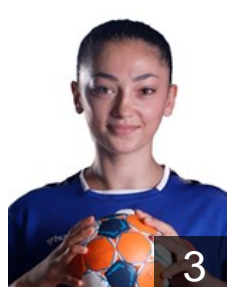

Özel Yeliz

Position: Back
Place of birth: ANKARA
Date of birth: 06.03.1980
Height: 177 cm

 TUR

Piren Cansu

Position: Right Back
Place of birth: Yatagan / MUĞLA
Date of birth: 11.05.1999
Height: 174 cm

 TUR

Sahin Yasemin

Position: Left Wing
Place of birth: Altindag /
Date of birth: 25.06.1988
Height: 171 cm

CLUB COMPETITIONS - DELEGATION LIST

EHF European Cup Women 2020/21

 **TUR Armada Praxis Yalikavaspör - Players**

 **TUR**

Sakizcan Fatmagül

Position: Field Player
Place of birth: Turgutlu /
Date of birth: 31.03.1992
Height: 173 cm

 **TUR**

Sancak Nursah

Position: Right Wing
Place of birth: Osmangazi /
Date of birth: 24.10.1997
Height: 168 cm