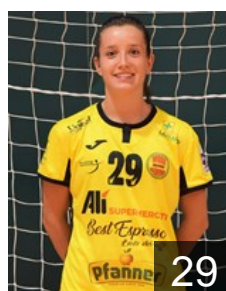

## Biondani Alice

Position: Left Wing  
Place of birth: Verona  
Date of birth: 21.04.1997  
Height: 155 cm

 ITA

## Cabrini Maddalena

Position: Goalkeeper  
Place of birth: Abano Terme  
Date of birth: 12.06.2004  
Height: -

 ITA

## Cabrini Marianna

Position: Left Back  
Place of birth: Vicenza  
Date of birth: 27.12.2005  
Height: 176 cm

 ITA