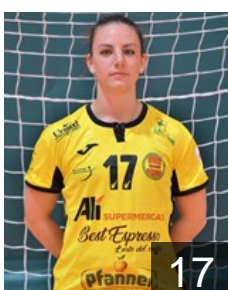

## Biondani Alice

Position: Left Wing  
Place of birth: Verona  
Date of birth: 21.04.1997  
Height: 155 cm

 ITA

## Cabrini Maddalena

Position: Goalkeeper  
Place of birth: Abano Terme  
Date of birth: 12.06.2004  
Height: -

 ITA

## Cabrini Marianna

Position: Left Back  
Place of birth: Vicenza  
Date of birth: 27.12.2005  
Height: 176 cm

 ITA

## Campagnaro Elisa

Position: Left Wing  
Place of birth: Padova  
Date of birth: 16.12.1998  
Height: 168 cm

 ITA