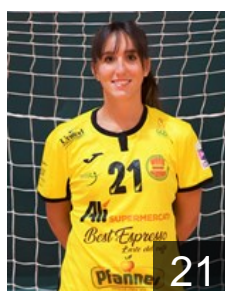

ITA

Sabbion Giorgia

Position: Right Wing
Place of birth: Padova
Date of birth: 11.09.1997
Height: 173 cm