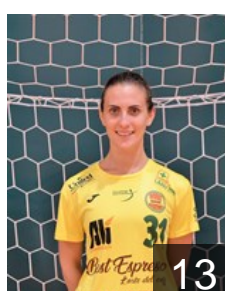

## Shima Ernestina

Position: Goalkeeper  
Place of birth: Vicenza  
Date of birth: 12.03.2000  
Height: 163 cm

 ITA

## Stefanelli Irene

Position: Back  
Place of birth: Abano Terme  
Date of birth: 18.11.1998  
Height: -

 ITA

## Zikulari Sara

Position: Back  
Place of birth: Padova  
Date of birth: 16.07.2001  
Height: 155 cm

 ITA