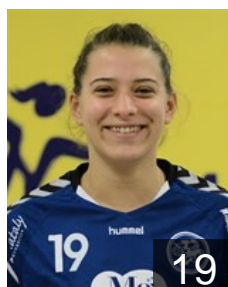

Position: Centre Back
Place of birth: Krusevac
Date of birth: 21.05.1994
Height: 166 cm

SRB

Rajkovic Masa

Position: Left Back
Place of birth: Nis
Date of birth: 24.01.2005
Height: 182 cm

SRB

Randjenovic Milica

Position: Right Back
Place of birth: Nis
Date of birth: 26.12.2002
Height: 177 cm

SRB

Rosic Masa

Position: Right Back
Place of birth: Nis
Date of birth: 21.04.2004
Height: -

SRB

Simatovic Tijana

Position: Left Back
Place of birth: Beograd
Date of birth: 15.06.2000
Height: 181 cm

SRB

Stamenkovic Sanja

Position: Line Player
Place of birth: Nis
Date of birth: 19.08.2001
Height: 173 cm

SRB

Stankovski Sara

Position: Right Back
Place of birth: Nis
Date of birth: 17.12.1993
Height: 180 cm