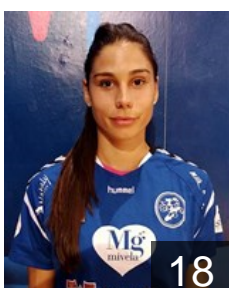

Position: Centre Back
Place of birth: Krusevac
Date of birth: 21.05.1994
Height: 166 cm

SRB

Rajkovic Masa

Position: Left Back
Place of birth: Nis
Date of birth: 24.01.2005
Height: 182 cm

SRB

Randjenovic Milica

Position: Right Back
Place of birth: Nis
Date of birth: 26.12.2002
Height: 177 cm

SRB

Rosic Masa

Position: Right Back
Place of birth: Nis
Date of birth: 21.04.2004
Height: -

SRB

Simatovic Tijana

Position: Left Back
Place of birth: Beograd
Date of birth: 15.06.2000
Height: 181 cm

SRB

Stamenkovic Sanja

Position: Line Player
Place of birth: Nis
Date of birth: 19.08.2001
Height: 173 cm

SRB

Stankovski Sara

Position: Right Back
Place of birth: Nis
Date of birth: 17.12.1993
Height: 180 cm