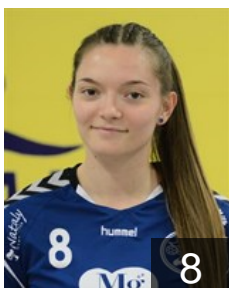

CLUB COMPETITIONS - DELEGATION LIST

EHF European Cup Women 2020/21

 SRB ZRK Naisa Nis - Players

SRB

Arandjelovic Emilija

Position: Centre Back
Place of birth: Nis
Date of birth: 15.07.2004
Height: 178 cm

MNE

Coguric Anastasija

Position: Goalkeeper
Place of birth: Podgorica
Date of birth: 10.02.1999
Height: 180 cm

SRB

Djurovic Jelena

Position: Left Wing
Place of birth:
Date of birth: 02.03.1997
Height: 167 cm

SRB

Filipovic Marija

Position: Left Wing
Place of birth: Nis
Date of birth: 16.01.1994
Height: 162 cm

MKD

Gakidova Ivana

Position: Line Player
Place of birth: Skopje
Date of birth: 27.02.1995
Height: 180 cm

SRB