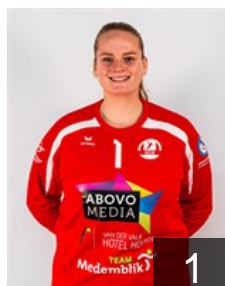

Position:
Place of birth:
Date of birth: 30.10.2003
Height: -

CLUB COMPETITIONS - DELEGATION LIST

EHF European Cup Women 2020/21

 **NED** Westfriesland SEW - Players

 **NED**

Knijn Roos

Position:
Place of birth:
Date of birth: 10.03.2004
Height: -

 **NED**

Koopman Britt

Position:
Place of birth:
Date of birth: 21.10.2000
Height: -

 **NED**

Louwen Romee

Position:
Place of birth:
Date of birth: 14.04.2002
Height: -

 **NED**

Mak Myrthe