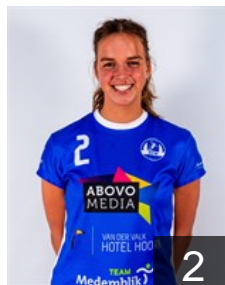

 NED

Jong Julliette

Position:
Place of birth:
Date of birth: 10.02.2003
Height: -

 NED

Kistemaker Noelle

Position:
Place of birth:
Date of birth: 09.12.2002
Height: -

 NED

Klein Kris

Position:
Place of birth:
Date of birth: 30.10.2003
Height: -

CLUB COMPETITIONS - DELEGATION LIST

EHF European Cup Women 2020/21

 **NED** Westfriesland SEW - Players

 **NED**

Knijn Roos

Position:
Place of birth:
Date of birth: 10.03.2004
Height: -

 **NED**

Koopman Britt

Position:
Place of birth:
Date of birth: 21.10.2000
Height: -

 **NED**

Louwen Romee

Position:
Place of birth:
Date of birth: 14.04.2002
Height: -

 **NED**

Mak Myrthe