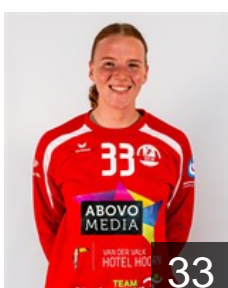

CLUB COMPETITIONS - DELEGATION LIST

EHF European Cup Women 2020/21

 NED Westfriesland SEW - Players

 NED

Appelman Maud

Position: Right Back
Place of birth:
Date of birth: 16.12.1998
Height: 178 cm

 NED

Beerepoot Amber

Position: Left Wing
Place of birth:
Date of birth: 30.12.2002
Height: 175 cm

 NED

Beerepoot Jolijn

Position: Left Back
Place of birth:
Date of birth: 30.12.2002
Height: -

 NED

Burggraaf Jamilla

Position:
Place of birth:
Date of birth: 25.06.1998
Height: -

 NED

Butter Anouk

Position: Goalkeeper
Place of birth:
Date of birth: 03.01.2003
Height: -

 NED

de Vries Tess

Position:
Place of birth:
Date of birth: 04.03.2003
Height: -

 NED

Holster Britt

Position: Left Back
Place of birth: Amsterdam
Date of birth: 19.11.1992
Height: 175 cm

 NED

Huele Lysanne

Position:
Place of birth:
Date of birth: 29.08.2003
Height: -

 NED

Jansma Femke

Position:
Place of birth:
Date of birth: 27.06.2002
Height: -