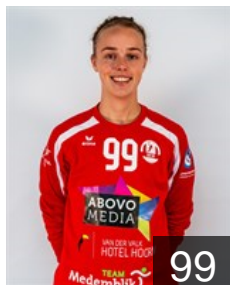

Position:
Place of birth:
Date of birth: 23.02.1999
Height: -

 **NED**

Smit Floor

Position: Line Player
Place of birth: Obdam
Date of birth: 01.09.1995
Height: 168 cm

 **NED**

Smit Merel

Position:
Place of birth:
Date of birth: 08.09.1999
Height: -

 **NED**

van Giersbergen Zoe

Position:
Place of birth:
Date of birth: 08.05.2001
Height: -

CLUB COMPETITIONS - DELEGATION LIST

EHF European Cup Women 2020/21

 **NED** Westfriesland SEW - Players

 **NED**
Van Kampen Annemarie

Position: Goalkeeper
Place of birth: Noorder-
Date of birth: 26.08.1992
Height: 185 cm

 **NED**
van Splunter Meike

Position:
Place of birth:
Date of birth: 28.11.1996
Height: -

 **NED**
Vriend Alyssa

Position:
Place of birth:
Date of birth: 05.11.1999
Height: -