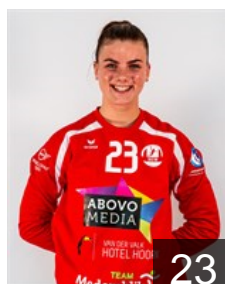

NED

Reus Femke

Position:
Place of birth:
Date of birth: 03.01.2001
Height: -