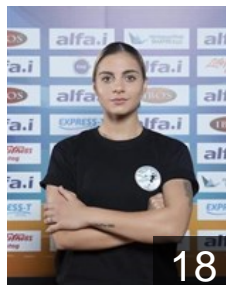

KOS
Rugova Tahirukaj Albina
Position: Left Wing
Place of birth: Istog
Date of birth: 30.05.1997
Height: 167 cm

KOS
Shatri Yilka
Position: Line Player
Place of birth: Istog
Date of birth: 12.02.2001
Height: -

KOS
Shehdadi Aurora
Position: Goalkeeper
Place of birth: Gjakove
Date of birth: 20.11.1997
Height: 173 cm

CLUB COMPETITIONS - DELEGATION LIST

EHF European Cup Women 2020/21

 KOS KHF Istogu - Players

 KOS

Ujkic Suzana

Position: Line Player
Place of birth: Podgorica
Date of birth: 16.09.1993
Height: -

 GEO

Venetski Ketevan

Position: Right Wing
Place of birth: Tbilisi
Date of birth: 16.07.1998
Height: 176 cm

Left Club

 KOS