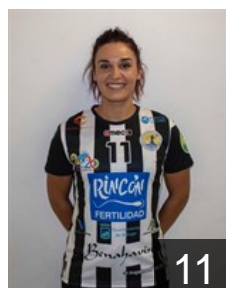

CLUB COMPETITIONS - DELEGATION LIST

EHF European Cup Women 2020/21

 **ESP** Costa del Sol Malaga - Players

 **ESP**

Arderius Martin Silvia

Position: Centre Back
Place of birth: Madrid
Date of birth: 11.07.1990
Height: 168 cm

 **ESP**

Bravo Baldomero Sara

Position: Right Wing
Place of birth: Mislata
Date of birth: 20.09.1993
Height: 170 cm

 **ARG**

Campigli Rocio

Position: Line Player
Place of birth: Buenos Aires
Date of birth: 06.08.1994
Height: 170 cm