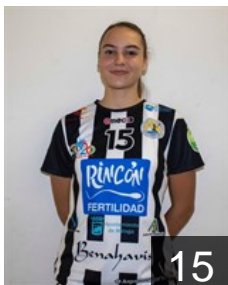

 **ESP**

López Jiménez Esperanza

Position: Right Back
Place of birth: Málaga
Date of birth: 04.04.1992
Height: 157 cm

 **ESP**

López Jiménez Soledad

Position: Left Wing
Place of birth: Málaga
Date of birth: 04.04.1992
Height: 162 cm

 **ESP**

Perez Martin Maria

Position: Back
Place of birth: Málaga
Date of birth: 07.10.1999
Height: 167 cm

CLUB COMPETITIONS - DELEGATION LIST

EHF European Cup Women 2020/21

 **ESP** Costa del Sol Malaga - Players

 **ESP**

Pineiro Calero Barbara

Position: Back
Place of birth: Málaga
Date of birth: 21.04.2002
Height: 174 cm

 **ESP**

Rojas Asensio Rocío

Position: Left Back
Place of birth: Ciudad Real
Date of birth: 07.10.1998
Height: 171 cm