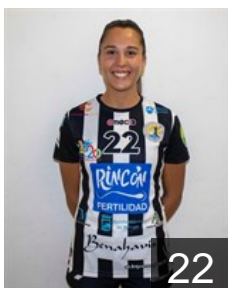

 **ESP**

Perez Martin Maria

Position: Back
Place of birth: Málaga
Date of birth: 07.10.1999
Height: 167 cm

CLUB COMPETITIONS - DELEGATION LIST

EHF European Cup Women 2020/21

 **ESP** Costa del Sol Malaga - Players

 **ESP**

Pineiro Calero Barbara

Position: Back
Place of birth: Málaga
Date of birth: 21.04.2002
Height: 174 cm

 **ESP**

Rojas Asensio Rocío

Position: Left Back
Place of birth: Ciudad Real
Date of birth: 07.10.1998
Height: 171 cm

 **ESP**

Sanchez Cano Laura

Position: Left Wing
Place of birth: Málaga
Date of birth: 05.05.2002
Height: 166 cm

 **ESP**

Segado Montero Desire

Position: Back
Place of birth: Málaga
Date of birth: 10.06.1998
Height: 168 cm