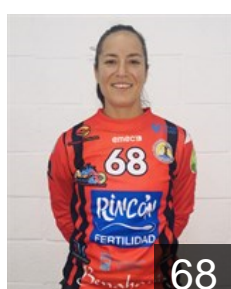

CLUB COMPETITIONS - DELEGATION LIST

EHF European Cup Women 2020/21

 **ESP** Costa del Sol Malaga - Players

 **ESP**

Arderius Martin Silvia

Position: Centre Back
Place of birth: Madrid
Date of birth: 11.07.1990
Height: 168 cm

 **ESP**

Bravo Baldomero Sara

Position: Right Wing
Place of birth: Mislata
Date of birth: 20.09.1993
Height: 170 cm

 **ARG**

Campigli Rocio

Position: Line Player
Place of birth: Buenos Aires
Date of birth: 06.08.1994
Height: 170 cm

 **ESP**

Castellanos Soanez M.

Position: Goalkeeper
Place of birth: Ciudad Real
Date of birth: 21.07.1988
Height: 184 cm

 **ESP**

Doiro Rodríguez Estela

Position: Centre Back
Place of birth: A Guarda
Date of birth: 28.12.1990
Height: 165 cm

 **BRA**

Dos Santos Medeiros I.

Position: Right Wing
Place of birth: Sao Paulo
Date of birth: 10.04.1994
Height: 165 cm

 **ESP**

Fernandez Robles Virginia

Position: Goalkeeper
Place of birth: Málaga
Date of birth: 06.03.1989
Height: -