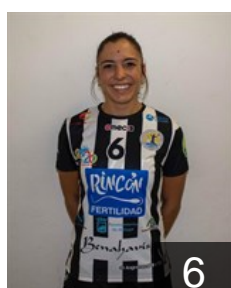

CLUB COMPETITIONS - DELEGATION LIST

EHF European Cup Women 2020/21

 **ESP** Costa del Sol Malaga - Players

 **ESP**

Arderius Martin Silvia

Position: Centre Back
Place of birth: Madrid
Date of birth: 11.07.1990
Height: 168 cm

 **ESP**

Bravo Baldomero Sara

Position: Right Wing
Place of birth: Mislata
Date of birth: 20.09.1993
Height: 170 cm

 **ARG**

Campigli Rocio

Position: Line Player
Place of birth: Buenos Aires
Date of birth: 06.08.1994
Height: 170 cm

 **ESP**

Castellanos Soanez M.

Position: Goalkeeper
Place of birth: Ciudad Real
Date of birth: 21.07.1988
Height: 184 cm

 **ESP**

Doiro Rodríguez Estela

Position: Centre Back
Place of birth: A Guarda
Date of birth: 28.12.1990
Height: 165 cm

 **BRA**

Dos Santos Medeiros I.

Position: Right Wing
Place of birth: Sao Paulo
Date of birth: 10.04.1994
Height: 165 cm

 **ESP**

Fernandez Robles Virginia

Position: Goalkeeper
Place of birth: Málaga
Date of birth: 06.03.1989
Height: -