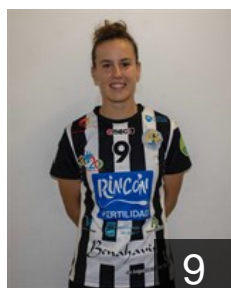

CLUB COMPETITIONS - DELEGATION LIST

EHF European Cup Women 2020/21

 **ESP** Costa del Sol Malaga - Players

 **ESP**

Arderius Martin Silvia

Position: Centre Back
Place of birth: Madrid
Date of birth: 11.07.1990
Height: 168 cm

 **ESP**

Bravo Baldomero Sara

Position: Right Wing
Place of birth: Mislata
Date of birth: 20.09.1993
Height: 170 cm

 **ARG**

Campigli Rocio

Position: Line Player
Place of birth: Buenos Aires
Date of birth: 06.08.1994
Height: 170 cm