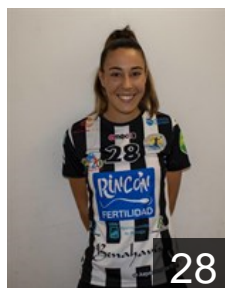

 **ESP**

Perez Martin Maria

Position: Back
Place of birth: Málaga
Date of birth: 07.10.1999
Height: 167 cm

CLUB COMPETITIONS - DELEGATION LIST

EHF European Cup Women 2020/21

 **ESP** Costa del Sol Malaga - Players

 **ESP**

Pineiro Calero Barbara

Position: Back
Place of birth: Málaga
Date of birth: 21.04.2002
Height: 174 cm

 **ESP**

Rojas Asensio Rocío

Position: Left Back
Place of birth: Ciudad Real
Date of birth: 07.10.1998
Height: 171 cm

 **ESP**

Sanchez Cano Laura

Position: Left Wing
Place of birth: Málaga
Date of birth: 05.05.2002
Height: 166 cm

 **ESP**

Segado Montero Desire

Position: Back
Place of birth: Málaga
Date of birth: 10.06.1998
Height: 168 cm