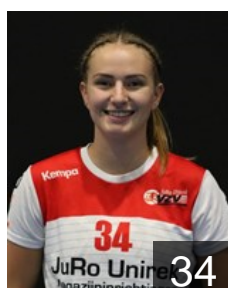

## Groenveld Floor

Position: Field Player  
Place of birth: Heerhugowaard  
Date of birth: 01.01.1995  
Height: 175 cm

 NED

## Hoekenga Iris

Position: Goalkeeper  
Place of birth: Niedorp  
Date of birth: 24.11.2000  
Height: 181 cm

 NED

## Jimmink Jet

Position: Back  
Place of birth: Niedorp  
Date of birth: 31.05.1999  
Height: 170 cm

 NED

## Klessler Lynn

Position: Field Player  
Place of birth: Niedorp  
Date of birth: 21.06.2001  
Height: 165 cm

 NED