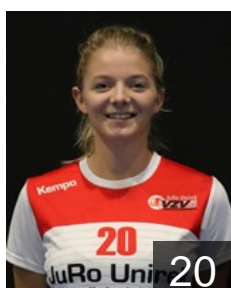

## Bakker Lisanne

Position: Goalkeeper  
Place of birth: Alkmaar  
Date of birth: 17.09.2000  
Height: 170 cm

 NED

## Fijnheer Tessa

Position: Wing  
Place of birth: Niedorp  
Date of birth: 22.12.1998  
Height: 160 cm

 NED

## Groenveld Floor

Position: Field Player  
Place of birth: Heerhugowaard  
Date of birth: 01.01.1995  
Height: 175 cm

 NED

## Hoekenga Iris

Position: Goalkeeper  
Place of birth: Niedorp  
Date of birth: 24.11.2000  
Height: 181 cm

 NED