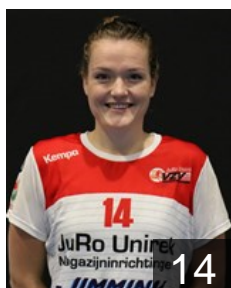

NED

Koppe Dominique

Position: Field Player
Place of birth: Purmerend
Date of birth: 24.11.1994
Height: 175 cm