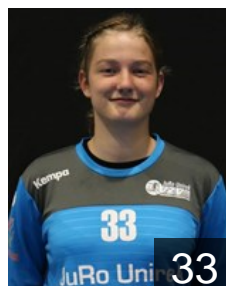

## Kruijer Maud

Position: Centre Back  
Place of birth: Niedorp  
Date of birth: 19.05.1995  
Height: 180 cm

 NED

## Prak Lotte

Position: Centre Back  
Place of birth: Niedorp  
Date of birth: 28.11.1992  
Height: 170 cm

 NED

## Scheerman Demi

Position: Goalkeeper  
Place of birth: Beverwijk  
Date of birth: 06.07.2001  
Height: 165 cm

 NED