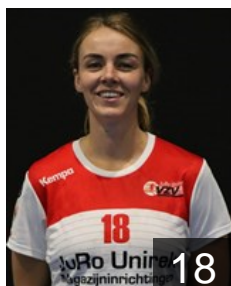

## Kramer Jane

Position: Field Player  
Place of birth: Alkmaar  
Date of birth: 02.02.1997  
Height: 176 cm

 NED

## Kruijer Maud

Position: Centre Back  
Place of birth: Niedorp  
Date of birth: 19.05.1995  
Height: 180 cm

 NED

## Prak Lotte

Position: Centre Back  
Place of birth: Niedorp  
Date of birth: 28.11.1992  
Height: 170 cm

 NED