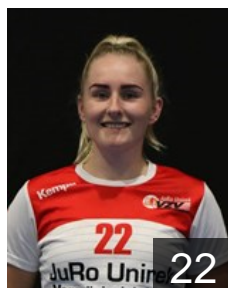

## Abube Albertine

Position: Line Player  
Place of birth: Leeuwarden  
Date of birth: 12.04.1993  
Height: 168 cm

 NED

## Bakker Lisanne

Position: Goalkeeper  
Place of birth: Alkmaar  
Date of birth: 17.09.2000  
Height: 170 cm

 NED

## Buter Anna

Position: Line Player  
Place of birth: Alkmaar  
Date of birth: 27.09.2001  
Height: 175 cm

 NED