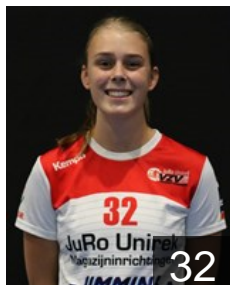

NED JuRo Unirek VZV - Players

NED

Wijnker Joelle

Position: Wing
Place of birth: Niedorp
Date of birth: 06.01.2001
Height: 178 cm