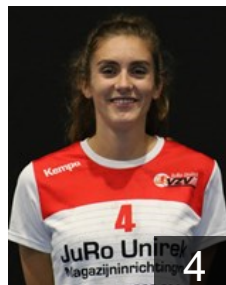

## Koppe Silvana

Position: Field Player  
Place of birth: Purmerend  
Date of birth: 29.12.1991  
Height: 176 cm

## Kramer Jane

Position: Field Player  
Place of birth: Alkmaar  
Date of birth: 02.02.1997  
Height: 176 cm

 NED