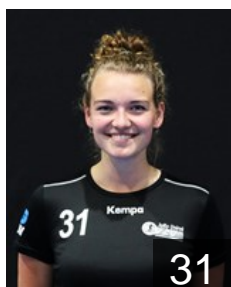

## Bakker Lisanne

Position: Goalkeeper  
Place of birth: Alkmaar  
Date of birth: 17.09.2000  
Height: 170 cm

 NED

## Buter Anna

Position: Line Player  
Place of birth: Alkmaar  
Date of birth: 27.09.2001  
Height: 175 cm

 NED

## Fijnheer Tessa

Position: Wing  
Place of birth: Niedorp  
Date of birth: 22.12.1998  
Height: 160 cm

 NED