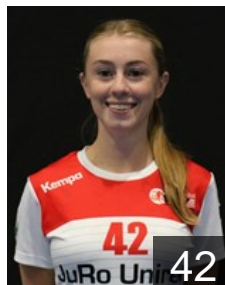

## van Stralen Eva

Position: Goalkeeper  
Place of birth: Heerhugowaard  
Date of birth: 10.09.1995  
Height: 183 cm

 NED

## Vlug Lisa

Position: Wing  
Place of birth: Langedijk  
Date of birth: 10.02.2002  
Height: 178 cm

## Wijnker Joelle

Position: Wing  
Place of birth: Niedorp  
Date of birth: 06.01.2001  
Height: 178 cm

 NED