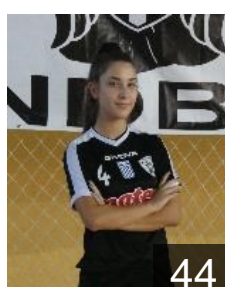

 GRE

Karacharisi Rafaela

Position: Left Back
Place of birth: Veroia
Date of birth: 12.01.1996
Height: 174 cm

 GRE

Katsouni Anthoula

Position: Left Back
Place of birth: Thessaloniki
Date of birth: 08.07.2002
Height: 181 cm

 RUS

Kayumova Renata

Position: Goalkeeper
Place of birth: Potsdam
Date of birth: 10.12.1991
Height: 185 cm

 GRE

Koukmisi Aikaterini

Position: Back
Place of birth: Thessaloniki
Date of birth: 13.09.2000
Height: -

 GRE

Mavrosavvidou Stella

Position: Right Wing
Place of birth: Thessaloniki
Date of birth: 08.01.2004
Height: 165 cm

 GRE

Mentesidou Maria

Position: Left Wing
Place of birth: Thessaloniki
Date of birth: 31.05.1997
Height: -