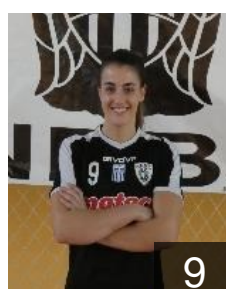

Left Club

 SRB

Oljaca Marija

Position: Goalkeeper
Place of birth: Beograd
Date of birth: 12.01.1991
Height: 181 cm

Left Club on 13.01.2021

 GRE

Zygoura Agni

Position: Centre Back
Place of birth: Kastoria
Date of birth: 04.02.1996
Height: -