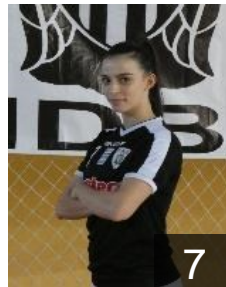

 GRE

Mavrosavvidou Stella

Position: Right Wing
Place of birth: Thessaloniki
Date of birth: 08.01.2004
Height: 165 cm

 GRE

Mentesidou Maria

Position: Left Wing
Place of birth: Thessaloniki
Date of birth: 31.05.1997
Height: -

 GRE

Mpatzarakoudi Dimitra

Position: Right Wing
Place of birth: Giannitsa
Date of birth: 11.03.1994
Height: 160 cm

CLUB COMPETITIONS - DELEGATION LIST

EHF European Cup Women 2020/21

 GRE A.C. PAOK - Players

 MKD

Nikolic Marija

Position: Line Player
Place of birth: Skopje
Date of birth: 06.12.1993
Height: 184 cm

 GRE

Panagiotidou Anastasia

Position: Left Wing
Place of birth: Giannitsa
Date of birth: 14.11.1998
Height: -