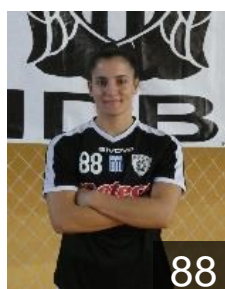

CLUB COMPETITIONS - DELEGATION LIST

EHF European Cup Women 2020/21

 GRE A.C. PAOK - Players

 GRE

Andrianidou Anna

Position: Goalkeeper
Place of birth: Kilkis
Date of birth: 05.04.2002
Height: 180 cm

 MKD

Beleska Andrea

Position: Right Back
Place of birth: Kichevo
Date of birth: 03.01.1994
Height: 175 cm

 GRE

Chatziparasidou Maria

Position: Centre Back
Place of birth: Giannitsa
Date of birth: 06.06.1995
Height: 164 cm

 GRE