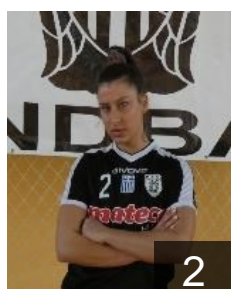

CLUB COMPETITIONS - DELEGATION LIST

EHF European Cup Women 2020/21

 GRE A.C. PAOK - Players

 GRE

Andrianidou Anna

Position: Goalkeeper
Place of birth: Kilkis
Date of birth: 05.04.2002
Height: 180 cm

 MKD

Beleska Andrea

Position: Right Back
Place of birth: Kichevo
Date of birth: 03.01.1994
Height: 175 cm

 GRE

Chatziparasidou Maria

Position: Centre Back
Place of birth: Giannitsa
Date of birth: 06.06.1995
Height: 164 cm

 GRE