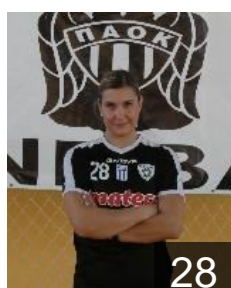

CLUB COMPETITIONS - DELEGATION LIST

EHF European Cup Women 2020/21

 GRE A.C. PAOK - Players

 GRE

Andrianidou Anna

Position: Goalkeeper
Place of birth: Kilkis
Date of birth: 05.04.2002
Height: 180 cm

 MKD

Beleska Andrea

Position: Right Back
Place of birth: Kichevo
Date of birth: 03.01.1994
Height: 175 cm

 GRE

Chatziparasidou Maria

Position: Centre Back
Place of birth: Giannitsa
Date of birth: 06.06.1995
Height: 164 cm

 GRE

Gkatziou Vasiliki

Position: Right Wing
Place of birth: Kastoria
Date of birth: 08.10.1997
Height: -

 MKD

Jovanovska Dajana

Position: Left Back
Place of birth: Kriva Palanka
Date of birth: 07.10.1992
Height: 180 cm

 GRE

Karacharisi Rafaela

Position: Left Back
Place of birth: Veroia
Date of birth: 12.01.1996
Height: 174 cm

 GRE

Katsouni Anthoula

Position: Left Back
Place of birth: Thessaloniki
Date of birth: 08.07.2002
Height: 181 cm