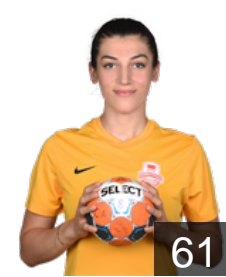

## Ersöz Zeynep

Position: Centre Back  
Place of birth: ESKISEHIR  
Date of birth: 01.09.2000  
Height: 170 cm

 TUR

## Güleçyüz Gülsüm

Position: Right Wing  
Place of birth: Çorum  
Date of birth: 16.11.1993  
Height: 168 cm

 TUR

## Karaarslan Betül

Position: Left Wing  
Place of birth: SEYHAN  
Date of birth: 15.05.2002  
Height: -

 TUR