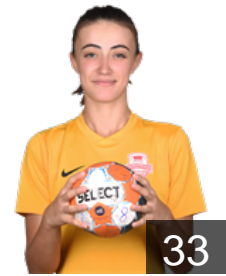

## Binboga Didem Hosgör

Position: Left Back  
Place of birth: Antalya  
Date of birth: 02.10.1991  
Height: 180 cm

 TUR

## Bozdogan Döne Gül

Position: Centre Back  
Place of birth: Ankara  
Date of birth: 03.02.1999  
Height: 172 cm

 TUR

## Celik Saliha Hatun

Position: Centre Back  
Place of birth: SAMSUN  
Date of birth: 08.03.2002  
Height: -

 TUR

## Ersöz Zeynep

Position: Centre Back  
Place of birth: ESKISEHIR  
Date of birth: 01.09.2000  
Height: 170 cm

 TUR