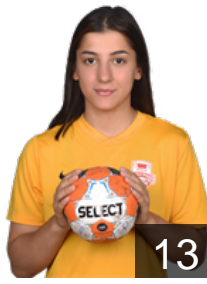

## Binboga Didem Hosgör

Position: Left Back  
Place of birth: Antalya  
Date of birth: 02.10.1991  
Height: 180 cm

 TUR

## Bozdogan Döne Gül

Position: Centre Back  
Place of birth: Ankara  
Date of birth: 03.02.1999  
Height: 172 cm

 TUR