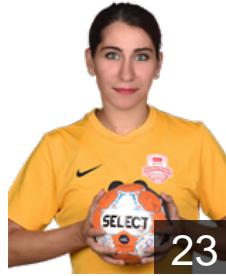

## Bozdogan Döne Gül

Position: Centre Back  
Place of birth: Ankara  
Date of birth: 03.02.1999  
Height: 172 cm

 TUR

## Celik Saliha Hatun

Position: Centre Back  
Place of birth: SAMSUN  
Date of birth: 08.03.2002  
Height: -

 TUR

## Ersöz Zeynep

Position: Centre Back  
Place of birth: ESKISEHIR  
Date of birth: 01.09.2000  
Height: 170 cm

 TUR