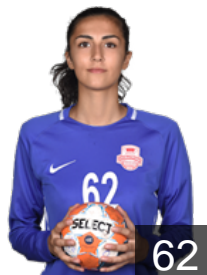

TUR

Özdemir Öznur

Position: Goalkeeper
Place of birth: ESKISEHIR
Date of birth: 22.04.2002
Height: -