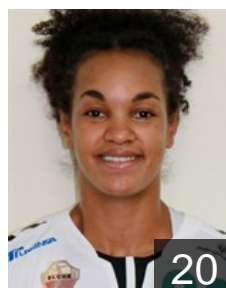

# CLUB COMPETITIONS - DELEGATION LIST

EHF European Cup Women 2020/21

 **ESP ATTICGO Bm Elche - Players**

 **ESP**

**Andreu Sempere Nuria**

Position: Centre Back  
Place of birth: Santa Pola  
Date of birth: 29.01.1991  
Height: 161 cm

 **ARG**

**Bolling Joana**

Position: Left Wing  
Place of birth: Entre Rios  
Date of birth: 06.04.1995  
Height: 168 cm

 **ARG**

**Bono Carolina**

Position: Left Back  
Place of birth: Buenos Aires  
Date of birth: 14.07.2000  
Height: 167 cm

 **BRA**

**Clausson Bitolo Gabriela**

Position: Right Back  
Place of birth: Sao Paulo  
Date of birth: 01.04.1999  
Height: 180 cm

 **ESP**

**Duque Romero Maria Gracia**

Position: Left Back  
Place of birth: Puertollano  
Date of birth: 17.02.2001  
Height: 167 cm