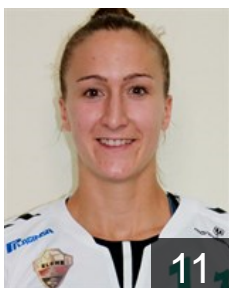

# CLUB COMPETITIONS - DELEGATION LIST

EHF European Cup Women 2020/21

 ESP ATTICGO Bm Elche - Players

ARG

**Menendez Giselle Beatriz**  
Position: Right Wing  
Place of birth: BUENOS AIRES  
Date of birth: 12.08.1993  
Height: 158 cm

ESP

**Morales Claire Nicole**  
Position: Goalkeeper  
Place of birth: LA GUARDIA-  
Date of birth: 05.08.1998  
Height: 171 cm

ESP

**Musons Gimeno Ivet**  
Position: Left Back  
Place of birth: Sant Quirze del  
Date of birth: 17.06.1992  
Height: 169 cm