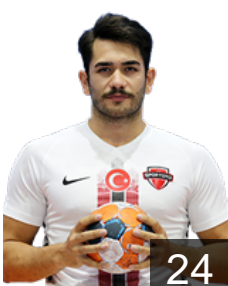

 TUR

Göktepe Coskun

Position: Goalkeeper
Place of birth: Ankara
Date of birth: 04.08.1988
Height: 188 cm
Weight: 90 kg

 TUR

Günay Mevlüt Kaan

Position: Right Wing
Place of birth: ANKARA
Date of birth: 24.06.2002
Height: 175 cm
Weight: 65 kg

 TUR

Kara Veli

Position: Line Player
Place of birth: KAYSERI
Date of birth: 12.09.1988
Height: 192 cm
Weight: 95 kg

 TUR

Keskin Emre

Position: Centre Back
Place of birth: ADANA
Date of birth: 02.11.1988
Height: 188 cm
Weight: 87 kg

 TUR

Kulaksiz Mustafa

Position: Left Back
Place of birth: KIRSEHIR
Date of birth: 27.06.2003
Height: -
Weight: -

 TUR

Öztürk Halil Ibrahim

Position: Centre Back
Place of birth: KAYSERI
Date of birth: 13.03.1996
Height: -
Weight: -