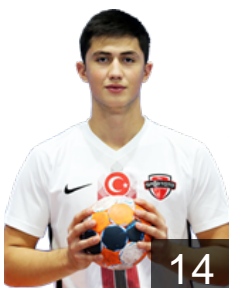

 TUR

Kulaksiz Mustafa

Position: Left Back
Place of birth: KIRSEHIR
Date of birth: 27.06.2003
Height: -
Weight: -

 TUR

Öztürk Halil Ibrahim

Position: Centre Back
Place of birth: KAYSERI
Date of birth: 13.03.1996
Height: -
Weight: -

 TUR

Pektas Alp Eren

Position: Left Wing
Place of birth: Ankara
Date of birth: 22.05.1987
Height: 190 cm
Weight: 88 kg

CLUB COMPETITIONS - DELEGATION LIST

EHF European Cup Men 2020/21

 **TUR Spor Toto SK - Players**