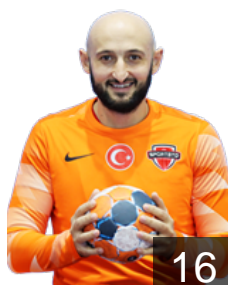

 TUR

Civan Ahmet Furkan

Position: Goalkeeper
Place of birth: MUS
Date of birth: 09.07.2004
Height: -
Weight: -

 TUR

Eröz Yigit

Position: Right Wing
Place of birth: Izmir
Date of birth: 19.01.1989
Height: 175 cm
Weight: 80 kg

 TUR

Göktepe Coskun

Position: Goalkeeper
Place of birth: Ankara
Date of birth: 04.08.1988
Height: 188 cm
Weight: 90 kg

 TUR

Günay Mevlüt Kaan

Position: Right Wing
Place of birth: ANKARA
Date of birth: 24.06.2002
Height: 175 cm
Weight: 65 kg