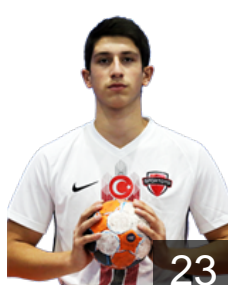

 TUR

Göktepe Coskun

Position: Goalkeeper
Place of birth: Ankara
Date of birth: 04.08.1988
Height: 188 cm
Weight: 90 kg

 TUR

Günay Mevlüt Kaan

Position: Right Wing
Place of birth: ANKARA
Date of birth: 24.06.2002
Height: 175 cm
Weight: 65 kg

 TUR

Kara Veli

Position: Line Player
Place of birth: KAYSERI
Date of birth: 12.09.1988
Height: 192 cm
Weight: 95 kg

 TUR

Keskin Emre

Position: Centre Back
Place of birth: ADANA
Date of birth: 02.11.1988
Height: 188 cm
Weight: 87 kg

 TUR

Kulaksiz Mustafa

Position: Left Back
Place of birth: KIRSEHIR
Date of birth: 27.06.2003
Height: -
Weight: -

 TUR

Öztürk Halil Ibrahim

Position: Centre Back
Place of birth: KAYSERI
Date of birth: 13.03.1996
Height: -
Weight: -