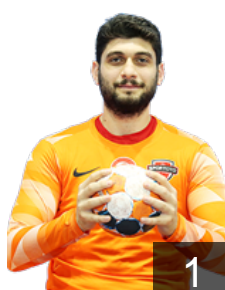

TUR

Yatkin Enis

Position: Goalkeeper
Place of birth: Mersin
Date of birth: 07.10.1991
Height: -
Weight: -

TEAM OFFICIALS

TUR

Seymen Serdar

Date of birth: 15.08.1969