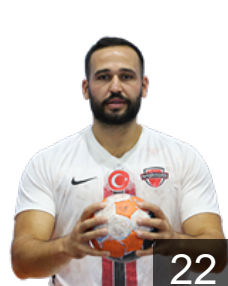

 TUR

Göktepe Coskun

Position: Goalkeeper
Place of birth: Ankara
Date of birth: 04.08.1988
Height: 188 cm
Weight: 90 kg

 TUR

Günay Mevlüt Kaan

Position: Right Wing
Place of birth: ANKARA
Date of birth: 24.06.2002
Height: 175 cm
Weight: 65 kg