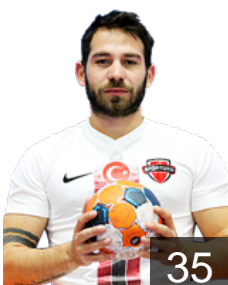

TUR

Eröz Yigit

Position: Right Wing
Place of birth: Izmir
Date of birth: 19.01.1989
Height: 175 cm
Weight: 80 kg