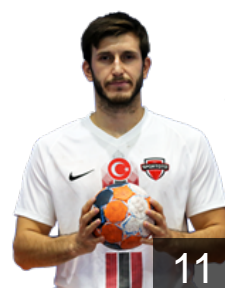

TUR

Tinkir Durmus Ali

Position: Right Back
Place of birth: Konya
Date of birth: 17.03.1994
Height: -
Weight: -