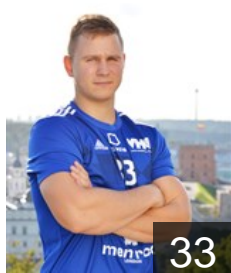

Position: Centre Back
Place of birth: Panevezys
Date of birth: 02.12.1989
Height: -
Weight: -

 LTU

Pranckevicius Matas

Position: Goalkeeper
Place of birth: Utena
Date of birth: 14.01.1998
Height: 192 cm
Weight: 92 kg

 LTU

Pukas Domantas

Position: Line Player
Place of birth: Panevezys
Date of birth: 03.09.1997
Height: -
Weight: -

 LTU

Ramunis Rosvaldas

Position: Left Back
Place of birth: Vilnius
Date of birth: 08.01.1996
Height: 204 cm
Weight: 100 kg

 LTU

Rasakevicius Tadas

Position: Centre Back
Place of birth: Vilnius
Date of birth: 08.06.1999
Height: -
Weight: -

 LTU

Sinkevicius Eimantas

Position: Right Back
Place of birth: Utena
Date of birth: 01.04.2000
Height: 184 cm
Weight: 82 kg