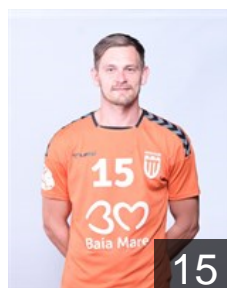

 ROU

Csepregi Iuliu Alexandru

Position: Left Back
Place of birth: Baia Mare
Date of birth: 28.03.1987
Height: 195 cm
Weight: 100 kg

 BRA

De Toledo Jose Guilherme

Position: Right Back
Place of birth: Sao Paulo
Date of birth: 11.01.1994
Height: 193 cm
Weight: 100 kg

 ROU

Dobra Mihai Bogdan

Position: Centre Back
Place of birth: Baia Mare
Date of birth: 25.01.2000
Height: 185 cm
Weight: 85 kg

CLUB COMPETITIONS - DELEGATION LIST

EHF European Cup Men 2020/21

 ROU CS Minaur Baia Mare - Players

 ROU

Haiduc Georgel Gabriel

Position: Right Wing
Place of birth: Simleu Silvaniei
Date of birth: 11.11.1995
Height: 183 cm
Weight: 85 kg

 CZE

Kotrc Milan

Position: Left Wing
Place of birth: Praha
Date of birth: 23.05.1988
Height: 190 cm
Weight: 81 kg

 ROU

Makaria Sergiu Vladut

Position: Left Wing
Place of birth: Baia Mare
Date of birth: 12.07.1999
Height: 191 cm
Weight: 92 kg

 ROU

Muresan Daniel Cristian

Position: Right Back
Place of birth: Baia Mare
Date of birth: 09.07.1986
Height: 196 cm
Weight: 102 kg