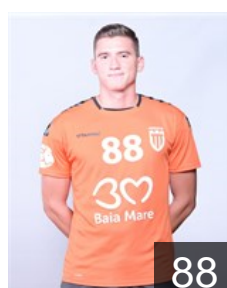

 ROU

Csepregi Iuliu Alexandru

Position: Left Back
Place of birth: Baia Mare
Date of birth: 28.03.1987
Height: 195 cm
Weight: 100 kg

 BRA

De Toledo Jose Guilherme

Position: Right Back
Place of birth: Sao Paulo
Date of birth: 11.01.1994
Height: 193 cm
Weight: 100 kg

 ROU

Haiduc Georgel Gabriel

Position: Right Wing
Place of birth: Simleu Silvaniei
Date of birth: 11.11.1995
Height: 183 cm
Weight: 85 kg

 CZE

Kotrc Milan

Position: Left Wing
Place of birth: Praha
Date of birth: 23.05.1988
Height: 190 cm
Weight: 81 kg

 ROU

Makaria Sergiu Vladut

Position: Left Wing
Place of birth: Baia Mare
Date of birth: 12.07.1999
Height: 191 cm
Weight: 92 kg

 ROU

Muresan Daniel Cristian

Position: Right Back
Place of birth: Baia Mare
Date of birth: 09.07.1986
Height: 196 cm
Weight: 102 kg

 ROU

Nagy Robert

Position: Line Player
Place of birth: Baia Mare
Date of birth: 06.07.1997
Height: 192 cm
Weight: 103 kg

 ROU

Oarga Paul Alexandru

Position: Line Player
Place of birth: Baia Mare
Date of birth: 26.06.1997
Height: 192 cm
Weight: 90 kg