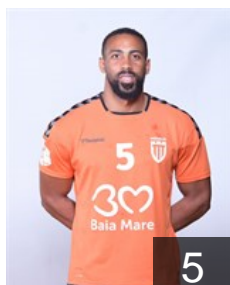

 ROU

Nagy Robert

Position: Line Player
Place of birth: Baia Mare
Date of birth: 06.07.1997
Height: 192 cm
Weight: 103 kg

 ROU

Oarga Paul Alexandru

Position: Line Player
Place of birth: Baia Mare
Date of birth: 26.06.1997
Height: 192 cm
Weight: 90 kg

 ROU

Pop Razvan Mihai

Position: Goalkeeper
Place of birth: BAIA MARE
Date of birth: 20.06.1985
Height: 187 cm
Weight: 95 kg

 ROU

Ramba Ionut Emanuel

Position: Left Back
Place of birth: Fagaras
Date of birth: 08.02.1991
Height: 198 cm
Weight: 100 kg

 SRB

Skrobic Nikola

Position: Left Back
Place of birth: Prijedor
Date of birth: 19.05.1992
Height: 190 cm
Weight: 95 kg

CLUB COMPETITIONS - DELEGATION LIST

EHF European Cup Men 2020/21

 ROU CS Minaur Baia Mare - Players

Left Club

CPV

Araujo Edmilson

Position: Left Back
Place of birth: Lisboa
Date of birth: 06.01.1994
Height: 187 cm
Weight: 94 kg
Left Club on 14.02.2021

ROU

Pop Erik Leonard

Position: Centre Back
Place of birth: Baia Mare
Date of birth: 14.08.2002
Height: -
Weight: -
Left Club on 21.01.2021