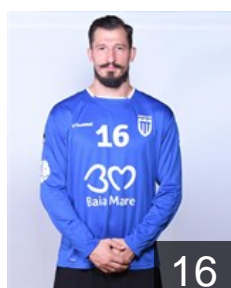

CLUB COMPETITIONS - DELEGATION LIST

EHF European Cup Men 2020/21

 ROU CS Minaur Baia Mare - Players

 ROU

Bera Daniel Ioan

Position: Left Wing
Place of birth: FAGARAS
Date of birth: 26.05.1990
Height: 181 cm
Weight: 82 kg

 ROU

Bugulet Tudor Bogdan

Position: Right Wing
Place of birth: Vaslui
Date of birth: 02.03.2001
Height: 191 cm
Weight: 90 kg

 ROU

Busecan Mihai Ionut

Position: Line Player
Place of birth: BAIJA MARE
Date of birth: 01.06.1987
Height: 194 cm
Weight: 100 kg

 ROU

Buzle Iosif Andrei

Position: Left Back
Place of birth: Timisoara
Date of birth: 03.05.1999
Height: -
Weight: -

 ROU

Buzogany Barna

Position: Goalkeeper
Place of birth: Odorheiu
Date of birth: 25.05.1999
Height: 199 cm
Weight: 107 kg

 ROU

Cabut Calin Mihai

Position: Centre Back
Place of birth: Reghin
Date of birth: 06.10.1998
Height: -
Weight: -

 ROU

Ciobanu Ionut

Position: Goalkeeper
Place of birth: Bucuresti
Date of birth: 23.09.1984
Height: 201 cm
Weight: 95 kg