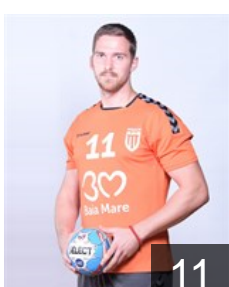

 ROU

Makaria Sergiu Vladut

Position: Left Wing
Place of birth: Baia Mare
Date of birth: 12.07.1999
Height: 191 cm
Weight: 92 kg

 ROU

Muresan Daniel Cristian

Position: Right Back
Place of birth: Baia Mare
Date of birth: 09.07.1986
Height: 196 cm
Weight: 102 kg

 ROU

Nagy Robert

Position: Line Player
Place of birth: Baia Mare
Date of birth: 06.07.1997
Height: 192 cm
Weight: 103 kg

 ROU

Oarga Paul Alexandru

Position: Line Player
Place of birth: Baia Mare
Date of birth: 26.06.1997
Height: 192 cm
Weight: 90 kg

 ROU

Pop Razvan Mihai

Position: Goalkeeper
Place of birth: BAIA MARE
Date of birth: 20.06.1985
Height: 187 cm
Weight: 95 kg

 ROU

Ramba Ionut Emanuel

Position: Left Back
Place of birth: Fagaras
Date of birth: 08.02.1991
Height: 198 cm
Weight: 100 kg

 SRB

Skrobic Nikola

Position: Left Back
Place of birth: Prijedor
Date of birth: 19.05.1992
Height: 190 cm
Weight: 95 kg

CLUB COMPETITIONS - DELEGATION LIST

EHF European Cup Men 2020/21

 ROU CS Minaur Baia Mare - Players