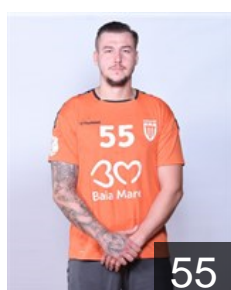

 ROU

Buzle Iosif Andrei

Position: Left Back
Place of birth: Timisoara
Date of birth: 03.05.1999
Height: -
Weight: -

 ROU

Buzogany Barna

Position: Goalkeeper
Place of birth: Odorheiu
Date of birth: 25.05.1999
Height: 199 cm
Weight: 107 kg

 ROU

Cabut Calin Mihai

Position: Centre Back
Place of birth: Reghin
Date of birth: 06.10.1998
Height: -
Weight: -

 ROU

Ciobanu Ionut

Position: Goalkeeper
Place of birth: Bucuresti
Date of birth: 23.09.1984
Height: 201 cm
Weight: 95 kg

 CZE

Cip Tomas

Position: Right Wing
Place of birth: Zubri
Date of birth: 05.10.1989
Height: 189 cm
Weight: 94 kg

 ROU

Cristescu Albert Georgian

Position: Line Player
Place of birth: Moreni
Date of birth: 30.05.1992
Height: 194 cm
Weight: 97 kg

 ROU

Csepregi Iuliu Alexandru

Position: Left Back
Place of birth: Baia Mare
Date of birth: 28.03.1987
Height: 195 cm
Weight: 100 kg

 BRA

De Toledo Jose Guilherme

Position: Right Back
Place of birth: Sao Paulo
Date of birth: 11.01.1994
Height: 193 cm
Weight: 100 kg