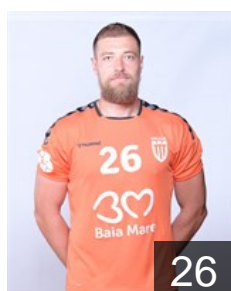

CLUB COMPETITIONS - DELEGATION LIST

EHF European Cup Men 2020/21

 ROU CS Minaur Baia Mare - Players

 ROU

Bera Daniel Ioan

Position: Left Wing
Place of birth: FAGARAS
Date of birth: 26.05.1990
Height: 181 cm
Weight: 82 kg

 ROU

Bugulet Tudor Bogdan

Position: Right Wing
Place of birth: Vaslui
Date of birth: 02.03.2001
Height: 191 cm
Weight: 90 kg

 ROU

Busecan Mihai Ionut

Position: Line Player
Place of birth: BAIJA MARE
Date of birth: 01.06.1987
Height: 194 cm
Weight: 100 kg