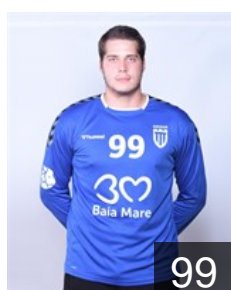

CLUB COMPETITIONS - DELEGATION LIST

EHF European Cup Men 2020/21

 ROU CS Minaur Baia Mare - Players

 ROU

Bera Daniel Ioan

Position: Left Wing
Place of birth: FAGARAS
Date of birth: 26.05.1990
Height: 181 cm
Weight: 82 kg

 ROU

Bugulet Tudor Bogdan

Position: Right Wing
Place of birth: Vaslui
Date of birth: 02.03.2001
Height: 191 cm
Weight: 90 kg

 ROU

Busecan Mihai Ionut

Position: Line Player
Place of birth: BAIJA MARE
Date of birth: 01.06.1987
Height: 194 cm
Weight: 100 kg

 ROU

Buzle Iosif Andrei

Position: Left Back
Place of birth: Timisoara
Date of birth: 03.05.1999
Height: -
Weight: -

 ROU

Buzogany Barna

Position: Goalkeeper
Place of birth: Odorheiu
Date of birth: 25.05.1999
Height: 199 cm
Weight: 107 kg

 ROU

Cabut Calin Mihai

Position: Centre Back
Place of birth: Reghin
Date of birth: 06.10.1998
Height: -
Weight: -

 ROU

Ciobanu Ionut

Position: Goalkeeper
Place of birth: Bucuresti
Date of birth: 23.09.1984
Height: 201 cm
Weight: 95 kg