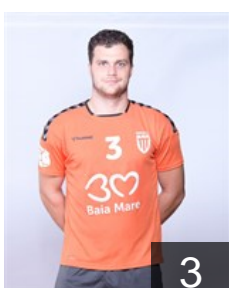

 ROU

Haiduc Georgel Gabriel

Position: Right Wing
Place of birth: Simleu Silvaniei
Date of birth: 11.11.1995
Height: 183 cm
Weight: 85 kg

 CZE

Kotrc Milan

Position: Left Wing
Place of birth: Praha
Date of birth: 23.05.1988
Height: 190 cm
Weight: 81 kg

 ROU

Makaria Sergiu Vladut

Position: Left Wing
Place of birth: Baia Mare
Date of birth: 12.07.1999
Height: 191 cm
Weight: 92 kg

 ROU

Muresan Daniel Cristian

Position: Right Back
Place of birth: Baia Mare
Date of birth: 09.07.1986
Height: 196 cm
Weight: 102 kg

 ROU

Nagy Robert

Position: Line Player
Place of birth: Baia Mare
Date of birth: 06.07.1997
Height: 192 cm
Weight: 103 kg

 ROU

Oarga Paul Alexandru

Position: Line Player
Place of birth: Baia Mare
Date of birth: 26.06.1997
Height: 192 cm
Weight: 90 kg

 ROU

Pop Razvan Mihai

Position: Goalkeeper
Place of birth: BAIA MARE
Date of birth: 20.06.1985
Height: 187 cm
Weight: 95 kg

 ROU

Ramba Ionut Emanuel

Position: Left Back
Place of birth: Fagaras
Date of birth: 08.02.1991
Height: 198 cm
Weight: 100 kg