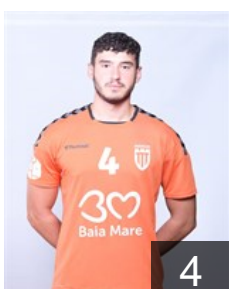

 ROU

Csepregi Iuliu Alexandru

Position: Left Back
Place of birth: Baia Mare
Date of birth: 28.03.1987
Height: 195 cm
Weight: 100 kg

 BRA

De Toledo Jose Guilherme

Position: Right Back
Place of birth: Sao Paulo
Date of birth: 11.01.1994
Height: 193 cm
Weight: 100 kg

 ROU

Dobra Mihai Bogdan

Position: Centre Back
Place of birth: Baia Mare
Date of birth: 25.01.2000
Height: 185 cm
Weight: 85 kg

CLUB COMPETITIONS - DELEGATION LIST

EHF European Cup Men 2020/21

 ROU CS Minaur Baia Mare - Players

 ROU

Haiduc Georgel Gabriel

Position: Right Wing
Place of birth: Simleu Silvaniei
Date of birth: 11.11.1995
Height: 183 cm
Weight: 85 kg

 CZE

Kotrc Milan

Position: Left Wing
Place of birth: Praha
Date of birth: 23.05.1988
Height: 190 cm
Weight: 81 kg

 ROU

Makaria Sergiu Vladut

Position: Left Wing
Place of birth: Baia Mare
Date of birth: 12.07.1999
Height: 191 cm
Weight: 92 kg

 ROU

Muresan Daniel Cristian

Position: Right Back
Place of birth: Baia Mare
Date of birth: 09.07.1986
Height: 196 cm
Weight: 102 kg