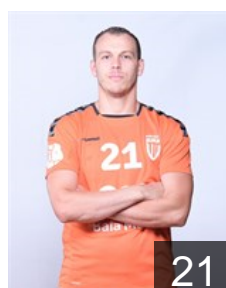

 ROU

Buzle Iosif Andrei

Position: Left Back
Place of birth: Timisoara
Date of birth: 03.05.1999
Height: -
Weight: -

 ROU

Buzogany Barna

Position: Goalkeeper
Place of birth: Odorheiu
Date of birth: 25.05.1999
Height: 199 cm
Weight: 107 kg

 ROU

Cabut Calin Mihai

Position: Centre Back
Place of birth: Reghin
Date of birth: 06.10.1998
Height: -
Weight: -

 ROU

Ciobanu Ionut

Position: Goalkeeper
Place of birth: Bucuresti
Date of birth: 23.09.1984
Height: 201 cm
Weight: 95 kg

 CZE

Cip Tomas

Position: Right Wing
Place of birth: Zubri
Date of birth: 05.10.1989
Height: 189 cm
Weight: 94 kg

 ROU

Cristescu Albert Georgian

Position: Line Player
Place of birth: Moreni
Date of birth: 30.05.1992
Height: 194 cm
Weight: 97 kg

 ROU

Csepregi Iuliu Alexandru

Position: Left Back
Place of birth: Baia Mare
Date of birth: 28.03.1987
Height: 195 cm
Weight: 100 kg

 BRA

De Toledo Jose Guilherme

Position: Right Back
Place of birth: Sao Paulo
Date of birth: 11.01.1994
Height: 193 cm
Weight: 100 kg