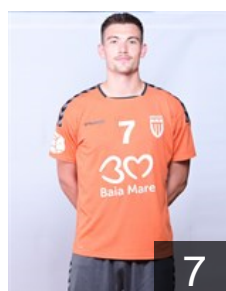

CLUB COMPETITIONS - DELEGATION LIST

EHF European Cup Men 2020/21

 ROU CS Minaur Baia Mare - Players

 ROU

Bera Daniel Ioan

Position: Left Wing
Place of birth: FAGARAS
Date of birth: 26.05.1990
Height: 181 cm
Weight: 82 kg

 ROU

Bugulet Tudor Bogdan

Position: Right Wing
Place of birth: Vaslui
Date of birth: 02.03.2001
Height: 191 cm
Weight: 90 kg

 ROU

Busecan Mihai Ionut

Position: Line Player
Place of birth: BAIJA MARE
Date of birth: 01.06.1987
Height: 194 cm
Weight: 100 kg

 ROU

Buzle Iosif Andrei

Position: Left Back
Place of birth: Timisoara
Date of birth: 03.05.1999
Height: -
Weight: -

 ROU

Buzogany Barna

Position: Goalkeeper
Place of birth: Odorheiu
Date of birth: 25.05.1999
Height: 199 cm
Weight: 107 kg

 ROU

Cabut Calin Mihai

Position: Centre Back
Place of birth: Reghin
Date of birth: 06.10.1998
Height: -
Weight: -

 ROU

Ciobanu Ionut

Position: Goalkeeper
Place of birth: Bucuresti
Date of birth: 23.09.1984
Height: 201 cm
Weight: 95 kg