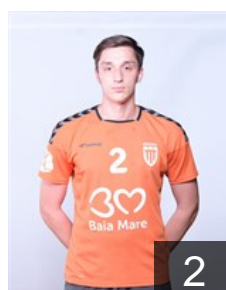

CLUB COMPETITIONS - DELEGATION LIST

EHF European Cup Men 2020/21

 ROU CS Minaur Baia Mare - Players

 ROU

Bera Daniel Ioan

Position: Left Wing
Place of birth: FAGARAS
Date of birth: 26.05.1990
Height: 181 cm
Weight: 82 kg

 ROU

Bugulet Tudor Bogdan

Position: Right Wing
Place of birth: Vaslui
Date of birth: 02.03.2001
Height: 191 cm
Weight: 90 kg

 ROU

Busecan Mihai Ionut

Position: Line Player
Place of birth: BAIJA MARE
Date of birth: 01.06.1987
Height: 194 cm
Weight: 100 kg

 ROU

Buzle Iosif Andrei

Position: Left Back
Place of birth: Timisoara
Date of birth: 03.05.1999
Height: -
Weight: -

 ROU

Buzogany Barna

Position: Goalkeeper
Place of birth: Odorheiu
Date of birth: 25.05.1999
Height: 199 cm
Weight: 107 kg