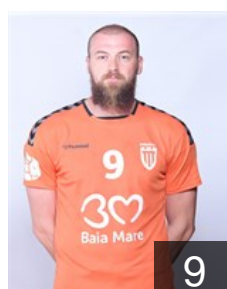

 ROU

Csepregi Iuliu Alexandru

Position: Left Back
Place of birth: Baia Mare
Date of birth: 28.03.1987
Height: 195 cm
Weight: 100 kg

 BRA

De Toledo Jose Guilherme

Position: Right Back
Place of birth: Sao Paulo
Date of birth: 11.01.1994
Height: 193 cm
Weight: 100 kg

 ROU

Dobra Mihai Bogdan

Position: Centre Back
Place of birth: Baia Mare
Date of birth: 25.01.2000
Height: 185 cm
Weight: 85 kg

CLUB COMPETITIONS - DELEGATION LIST

EHF European Cup Men 2020/21

 ROU CS Minaur Baia Mare - Players

 ROU

Haiduc Georgel Gabriel

Position: Right Wing
Place of birth: Simleu Silvaniei
Date of birth: 11.11.1995
Height: 183 cm
Weight: 85 kg

 CZE

Kotrc Milan

Position: Left Wing
Place of birth: Praha
Date of birth: 23.05.1988
Height: 190 cm
Weight: 81 kg

 ROU

Makaria Sergiu Vladut

Position: Left Wing
Place of birth: Baia Mare
Date of birth: 12.07.1999
Height: 191 cm
Weight: 92 kg

 ROU

Muresan Daniel Cristian

Position: Right Back
Place of birth: Baia Mare
Date of birth: 09.07.1986
Height: 196 cm
Weight: 102 kg