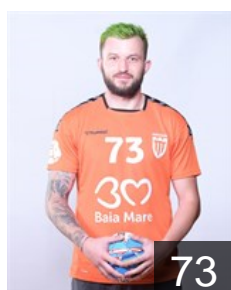

CLUB COMPETITIONS - DELEGATION LIST

EHF European Cup Men 2020/21

 ROU CS Minaur Baia Mare - Players

 ROU

Bera Daniel Ioan

Position: Left Wing
Place of birth: FAGARAS
Date of birth: 26.05.1990
Height: 181 cm
Weight: 82 kg

 ROU

Bugulet Tudor Bogdan

Position: Right Wing
Place of birth: Vaslui
Date of birth: 02.03.2001
Height: 191 cm
Weight: 90 kg

 ROU

Busecan Mihai Ionut

Position: Line Player
Place of birth: BAIJA MARE
Date of birth: 01.06.1987
Height: 194 cm
Weight: 100 kg

 ROU

Buzle Iosif Andrei

Position: Left Back
Place of birth: Timisoara
Date of birth: 03.05.1999
Height: -
Weight: -

 ROU

Buzogany Barna

Position: Goalkeeper
Place of birth: Odorheiu
Date of birth: 25.05.1999
Height: 199 cm
Weight: 107 kg