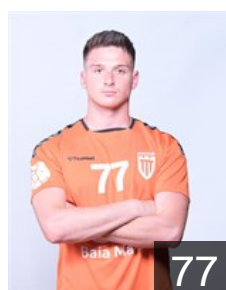

 CZE

Cip Tomas

Position: Right Wing
Place of birth: Zubri
Date of birth: 05.10.1989
Height: 189 cm
Weight: 94 kg

 ROU

Cristescu Albert Georgian

Position: Line Player
Place of birth: Moreni
Date of birth: 30.05.1992
Height: 194 cm
Weight: 97 kg

 ROU

Csepregi Iuliu Alexandru

Position: Left Back
Place of birth: Baia Mare
Date of birth: 28.03.1987
Height: 195 cm
Weight: 100 kg

 BRA

De Toledo Jose Guilherme

Position: Right Back
Place of birth: Sao Paulo
Date of birth: 11.01.1994
Height: 193 cm
Weight: 100 kg

 ROU

Dobra Mihai Bogdan

Position: Centre Back
Place of birth: Baia Mare
Date of birth: 25.01.2000
Height: 185 cm
Weight: 85 kg

CLUB COMPETITIONS - DELEGATION LIST

EHF European Cup Men 2020/21

 ROU CS Minaur Baia Mare - Players

 ROU

Haiduc Georgel Gabriel

Position: Right Wing
Place of birth: Simleu Silvaniei
Date of birth: 11.11.1995
Height: 183 cm
Weight: 85 kg

 CZE

Kotrc Milan

Position: Left Wing
Place of birth: Praha
Date of birth: 23.05.1988
Height: 190 cm
Weight: 81 kg