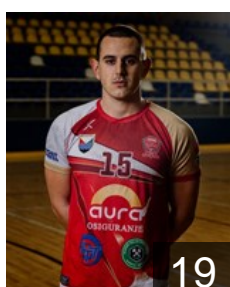

MNE

Simic Bozidar

Position: Centre Back
Place of birth: Bar
Date of birth: 14.06.1997
Height: -
Weight: -