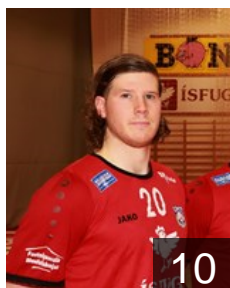

10

Gíslason Bergvin Þór

Position: Left Back
Place of birth: Akureyri
Date of birth: 30.07.1991
Height: 188 cm
Weight: 94 kg

34

Gíslason Þrándur

Position: Line Player
Place of birth: Mosfellsbær
Date of birth: 30.06.1988
Height: 188 cm
Weight: 108 kg

5

Gunnarsson Thorsteinn Leo

Position: Left Back
Place of birth: Mosfellsbær
Date of birth: 13.11.2002
Height: 205 cm
Weight: 107 kg

14

Hinriksson Blær

Position: Centre Back
Place of birth: Kópavogur
Date of birth: 24.12.2001
Height: 188 cm
Weight: 101 kg

21

Hjálmarsson Þorsteinn Gauti

Position: Left Back
Place of birth: Reykjavík
Date of birth: 08.10.1995
Height: 190 cm
Weight: 85 kg

17

Hjartarson Egill Mar

Position: Right Back
Place of birth: Mosfellsbær
Date of birth: 30.06.2000
Height: 197 cm
Weight: 95 kg

8

Hrafnsson Einar Ingi

Position: Line Player
Place of birth: Reykjavík
Date of birth: 16.09.1984
Height: 193 cm
Weight: 106 kg