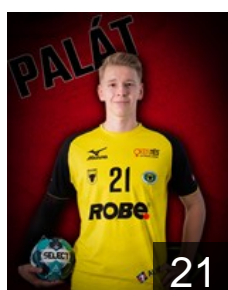

CZE

Mizera Šimon

Position: Goalkeeper
Place of birth: Valašské Meziříčí
Date of birth: 29.12.2000
Height: 190 cm
Weight: 88 kg

CZE

Morkovský Lukáš

Position: Centre Back
Place of birth: Valašské Meziříčí
Date of birth: 04.01.2002
Height: -
Weight: -

CZE

Novak Filip

Position: Left Wing
Place of birth: Kyjov
Date of birth: 06.12.2000
Height: 180 cm
Weight: 75 kg

CZE

Palát Dušan

Position: Centre Back
Place of birth: Valašské Meziříčí
Date of birth: 02.04.2001
Height: 187 cm
Weight: 86 kg