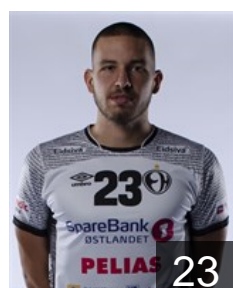

 SWE

Hedberg Christopher

Position: Right Wing
Place of birth: Skövde
Date of birth: 08.08.1992
Height: 193 cm
Weight: 88 kg

 NOR

Imsgard Emil Kheri

Position: Goalkeeper
Place of birth: Hamar
Date of birth: 06.03.1998
Height: 200 cm
Weight: 95 kg

 NOR

Kvernes Oskar

Position: Right Wing
Place of birth: Brandval
Date of birth: 10.06.2001
Height: 178 cm
Weight: 72 kg

 NOR

Langaas Endre

Position: Line Player
Place of birth: Trondheim
Date of birth: 05.10.1991
Height: 185 cm
Weight: 100 kg

 NOR

Larsen Kristian Hübert

Position: Line Player
Place of birth: Sandefjord
Date of birth: 22.03.2000
Height: 198 cm
Weight: 103 kg

 HUN

Mathe Dominik

Position: Right Back
Place of birth: Nyíregyháza
Date of birth: 01.04.1999
Height: 201 cm
Weight: 108 kg

 NOR

Nilsen-Nygaard William

Position: Left Wing
Place of birth: Bærum
Date of birth: 03.07.1995
Height: 191 cm
Weight: 94 kg

CLUB COMPETITIONS - DELEGATION LIST

EHF Champions League Men 2020/21

 NOR *Elverum Håndball - Players*