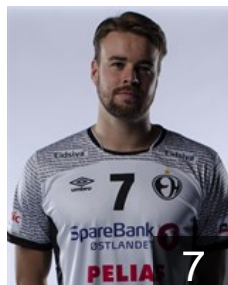

NOR

Schønningsen S.

Position: Right Back
Place of birth: Fetsund
Date of birth: 21.02.1996
Height: 190 cm
Weight: 82 kg