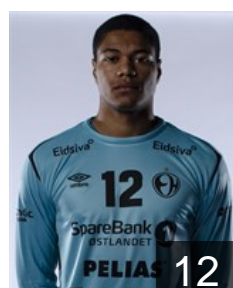

 NOR

Christoffersen Blonz A.

Position: Left Wing
Place of birth: Stavanger
Date of birth: 17.04.2000
Height: 187 cm
Weight: 82 kg

 SWE

Fingren Johan Niclas

Position: Left Back
Place of birth: Kungsbacka
Date of birth: 19.11.1995
Height: 196 cm
Weight: 99 kg

 NOR

Grøndahl Tobias Schjøberg

Position: Centre Back
Place of birth: Bærum
Date of birth: 22.01.2001
Height: 180 cm
Weight: 80 kg

 NOR

Gulliksen Jesper

Position: Goalkeeper
Place of birth: Skien
Date of birth: 07.09.1999
Height: 191 cm
Weight: 110 kg

 SWE

Hedberg Christopher

Position: Right Wing
Place of birth: Skövde
Date of birth: 08.08.1992
Height: 193 cm
Weight: 88 kg

 NOR

Imsgard Emil Kheri

Position: Goalkeeper
Place of birth: Hamar
Date of birth: 06.03.1998
Height: 200 cm
Weight: 95 kg