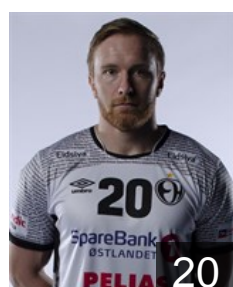

 NOR

Grøndahl Tobias Schjøberg

Position: Centre Back
Place of birth: Bærum
Date of birth: 22.01.2001
Height: 180 cm
Weight: 80 kg

 NOR

Gulliksen Jesper

Position: Goalkeeper
Place of birth: Skien
Date of birth: 07.09.1999
Height: 191 cm
Weight: 110 kg

 SWE

Hedberg Christopher

Position: Right Wing
Place of birth: Skövde
Date of birth: 08.08.1992
Height: 193 cm
Weight: 88 kg

 NOR

Imsgard Emil Kheri

Position: Goalkeeper
Place of birth: Hamar
Date of birth: 06.03.1998
Height: 200 cm
Weight: 95 kg

 NOR

Kvernes Oskar

Position: Right Wing
Place of birth: Brandval
Date of birth: 10.06.2001
Height: 178 cm
Weight: 72 kg

 NOR

Langaas Endre

Position: Line Player
Place of birth: Trondheim
Date of birth: 05.10.1991
Height: 185 cm
Weight: 100 kg

 NOR

Larsen Kristian Hübert

Position: Line Player
Place of birth: Sandefjord
Date of birth: 22.03.2000
Height: 198 cm
Weight: 103 kg

 HUN

Mathe Dominik

Position: Right Back
Place of birth: Nyíregyháza
Date of birth: 01.04.1999
Height: 201 cm
Weight: 108 kg