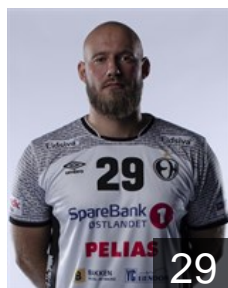

DEN

Sørensen Søren Tau

Position: Line Player
Place of birth: Odense
Date of birth: 18.12.1985
Height: 193 cm
Weight: 114 kg