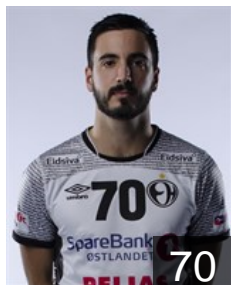

 NOR

Larsen Kristian Hübert

Position: Line Player
Place of birth: Sandefjord
Date of birth: 22.03.2000
Height: 198 cm
Weight: 103 kg

 HUN

Mathe Dominik

Position: Right Back
Place of birth: Nyíregyháza
Date of birth: 01.04.1999
Height: 201 cm
Weight: 108 kg

 NOR

Nilsen-Nygaard William

Position: Left Wing
Place of birth: Bærum
Date of birth: 03.07.1995
Height: 191 cm
Weight: 94 kg

CLUB COMPETITIONS - DELEGATION LIST

EHF Champions League Men 2020/21

 NOR *Elverum Håndball - Players*