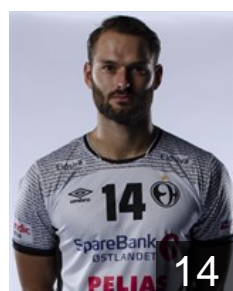

CLUB COMPETITIONS - DELEGATION LIST

EHF Champions League Men 2020/21

 NOR Elverum Håndball - Players

 FRA

Abalo Luc

Position: Right Wing
Place of birth: Ivry
Date of birth: 06.09.1984
Height: 182 cm
Weight: 80 kg

 NOR

Christoffersen Blonz A.

Position: Left Wing
Place of birth: Stavanger
Date of birth: 17.04.2000
Height: 187 cm
Weight: 82 kg

 SWE

Fingren Johan Niclas

Position: Left Back
Place of birth: Kungsbacka
Date of birth: 19.11.1995
Height: 196 cm
Weight: 99 kg