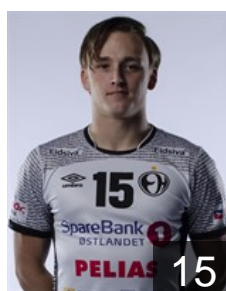

CLUB COMPETITIONS - DELEGATION LIST

EHF Champions League Men 2020/21

 NOR Elverum Håndball - Players

 FRA

Abalo Luc

Position: Right Wing
Place of birth: Ivry
Date of birth: 06.09.1984
Height: 182 cm
Weight: 80 kg

 NOR

Christoffersen Blonz A.

Position: Left Wing
Place of birth: Stavanger
Date of birth: 17.04.2000
Height: 187 cm
Weight: 82 kg

 SWE

Fingren Johan Niclas

Position: Left Back
Place of birth: Kungsbacka
Date of birth: 19.11.1995
Height: 196 cm
Weight: 99 kg

 NOR

Grøndahl Tobias Schjøberg

Position: Centre Back
Place of birth: Bærum
Date of birth: 22.01.2001
Height: 180 cm
Weight: 80 kg

 NOR

Gulliksen Jesper

Position: Goalkeeper
Place of birth: Skien
Date of birth: 07.09.1999
Height: 191 cm
Weight: 110 kg

 SWE

Hedberg Christopher

Position: Right Wing
Place of birth: Skövde
Date of birth: 08.08.1992
Height: 193 cm
Weight: 88 kg

 NOR

Imsgard Emil Kheri

Position: Goalkeeper
Place of birth: Hamar
Date of birth: 06.03.1998
Height: 200 cm
Weight: 95 kg