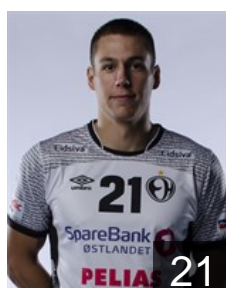

 SWE

Hedberg Christopher

Position: Right Wing
Place of birth: Skövde
Date of birth: 08.08.1992
Height: 193 cm
Weight: 88 kg

 NOR

Imsgard Emil Kheri

Position: Goalkeeper
Place of birth: Hamar
Date of birth: 06.03.1998
Height: 200 cm
Weight: 95 kg

 NOR

Kvernes Oskar

Position: Right Wing
Place of birth: Brandval
Date of birth: 10.06.2001
Height: 178 cm
Weight: 72 kg

 NOR

Langaas Endre

Position: Line Player
Place of birth: Trondheim
Date of birth: 05.10.1991
Height: 185 cm
Weight: 100 kg

 NOR

Larsen Kristian Hübert

Position: Line Player
Place of birth: Sandefjord
Date of birth: 22.03.2000
Height: 198 cm
Weight: 103 kg

 HUN

Mathe Dominik

Position: Right Back
Place of birth: Nyíregyháza
Date of birth: 01.04.1999
Height: 201 cm
Weight: 108 kg

 NOR

Nilsen-Nygaard William

Position: Left Wing
Place of birth: Bærum
Date of birth: 03.07.1995
Height: 191 cm
Weight: 94 kg

CLUB COMPETITIONS - DELEGATION LIST

EHF Champions League Men 2020/21

 NOR *Elverum Håndball - Players*