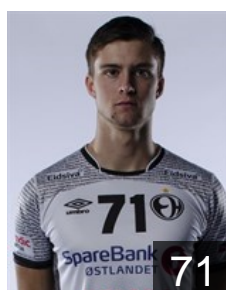

CLUB COMPETITIONS - DELEGATION LIST

EHF Champions League Men 2020/21

 NOR Elverum Håndball - Players

 FRA

Abalo Luc

Position: Right Wing
Place of birth: Ivry
Date of birth: 06.09.1984
Height: 182 cm
Weight: 80 kg

 NOR

Christoffersen Blonz A.

Position: Left Wing
Place of birth: Stavanger
Date of birth: 17.04.2000
Height: 187 cm
Weight: 82 kg

 SWE

Fingren Johan Niclas

Position: Left Back
Place of birth: Kungsbacka
Date of birth: 19.11.1995
Height: 196 cm
Weight: 99 kg

 NOR

Grøndahl Tobias Schjøberg

Position: Centre Back
Place of birth: Bærum
Date of birth: 22.01.2001
Height: 180 cm
Weight: 80 kg

 NOR

Gulliksen Jesper

Position: Goalkeeper
Place of birth: Skien
Date of birth: 07.09.1999
Height: 191 cm
Weight: 110 kg