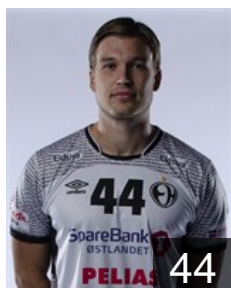

 NOR

Larsen Kristian Hübert

Position: Line Player
Place of birth: Sandefjord
Date of birth: 22.03.2000
Height: 198 cm
Weight: 103 kg

 HUN

Mathe Dominik

Position: Right Back
Place of birth: Nyíregyháza
Date of birth: 01.04.1999
Height: 201 cm
Weight: 108 kg

 NOR

Nilsen-Nygaard William

Position: Left Wing
Place of birth: Bærum
Date of birth: 03.07.1995
Height: 191 cm
Weight: 94 kg

CLUB COMPETITIONS - DELEGATION LIST

EHF Champions League Men 2020/21

 NOR *Elverum Håndball - Players*

 SWE

Pujol Carl Josef Michael

Position: Centre Back
Place of birth: Stocholm
Date of birth: 19.02.1992
Height: 183 cm
Weight: 78 kg

 NOR

Schønningsen S.

Position: Right Back
Place of birth: Fetsund
Date of birth: 21.02.1996
Height: 190 cm
Weight: 82 kg

 NOR

Solstad Thomas

Position: Line Player
Place of birth: Ski
Date of birth: 26.02.1997
Height: 197 cm
Weight: 110 kg

 DEN

Sørensen Søren Tau

Position: Line Player
Place of birth: Odense
Date of birth: 18.12.1985
Height: 193 cm
Weight: 114 kg