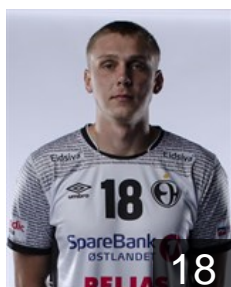

 NOR

Larsen Kristian Hübert

Position: Line Player
Place of birth: Sandefjord
Date of birth: 22.03.2000
Height: 198 cm
Weight: 103 kg

 HUN

Mathe Dominik

Position: Right Back
Place of birth: Nyíregyháza
Date of birth: 01.04.1999
Height: 201 cm
Weight: 108 kg

 NOR

Nilsen-Nygaard William

Position: Left Wing
Place of birth: Bærum
Date of birth: 03.07.1995
Height: 191 cm
Weight: 94 kg

CLUB COMPETITIONS - DELEGATION LIST

EHF Champions League Men 2020/21

 NOR *Elverum Håndball - Players*

 NOR

Solstad Thomas

Position: Line Player
Place of birth: Ski
Date of birth: 26.02.1997
Height: 197 cm
Weight: 110 kg

 DEN

Sørensen Søren Tau

Position: Line Player
Place of birth: Odense
Date of birth: 18.12.1985
Height: 193 cm
Weight: 114 kg

 DEN

Fries Thorsten

Position: Goalkeeper
Place of birth: Tønder
Date of birth: 22.01.1993
Height: 197 cm
Weight: 94 kg
Left Club on 18.04.2021

 NOR

Pettersen Simen Holand

Position: Left Back
Place of birth: Tønsberg
Date of birth: 08.04.1998
Height: 190 cm
Weight: 86 kg
Left Club on 28.04.2021