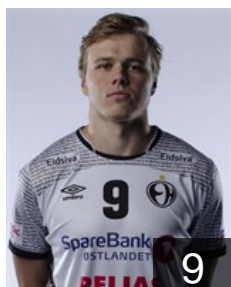

 SWE

Svensson Aspenbäck E.

Position: Right Back
Place of birth: Hjo
Date of birth: 07.08.2000
Height: 195 cm
Weight: 95 kg

Left Club

 DEN

Boysen Rasmus Hjørnø

Position: Back
Place of birth: Tønder
Date of birth: 14.10.1992
Height: 191 cm
Weight: 100 kg
Left Club on 22.09.2020

 DEN

Fries Thorsten

Position: Goalkeeper
Place of birth: Tønder
Date of birth: 22.01.1993
Height: 197 cm
Weight: 94 kg
Left Club on 18.04.2021

 NOR

Pettersen Simen Holand

Position: Left Back
Place of birth: Tønsberg
Date of birth: 08.04.1998
Height: 190 cm
Weight: 86 kg
Left Club on 28.04.2021