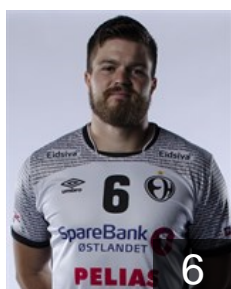

Left Club

DEN

Boysen Rasmus Hjørnø

Position: Back
Place of birth: Tønder
Date of birth: 14.10.1992
Height: 191 cm
Weight: 100 kg
Left Club on 22.09.2020