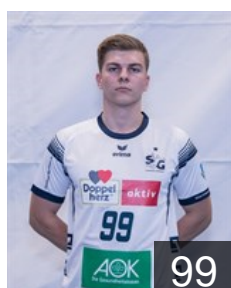

GER
Holpert Magnus

Position: Centre Back
Place of birth: Flensburg
Date of birth: 03.02.2003
Height: 192 cm
Weight: 88 kg

GER
Hübke Torben

Position: Line Player
Place of birth: Berlin
Date of birth: 16.05.2002
Height: 198 cm
Weight: 94 kg

NOR
Joendal Magnus

Position: Left Wing
Place of birth: Ski
Date of birth: 07.02.1988
Height: 187 cm
Weight: 83 kg

GER
Kirschberger Leon

Position: Right Wing
Place of birth: Berlin
Date of birth: 01.12.2000
Height: 188 cm
Weight: 85 kg