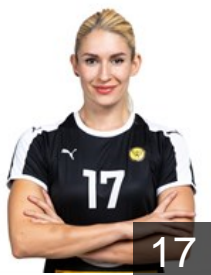

CLUB COMPETITIONS - DELEGATION LIST

DELO EHF Champions League 2020/21

RUS Rostov-Don - Players

RUS

Bobrovnikova Vladlena

Position: Left Back
Place of birth: Krasnodar
Date of birth: 24.10.1987
Height: 183 cm

UKR

Borschenko Viktoriya

Position: Left Wing
Place of birth: Herson
Date of birth: 05.01.1986
Height: 170 cm

BRA

De Oliveira Pessoa M.

Position: Goalkeeper
Place of birth: Joao Pessoa
Date of birth: 11.09.1984
Height: 177 cm

RUS

Frolova Yaroslava

Position: Centre Back
Place of birth: Volgograd
Date of birth: 18.05.1997
Height: 178 cm

RUS

Gabisova Galina

Position: Goalkeeper
Place of birth: Rostov-On-Don
Date of birth: 17.06.1985
Height: 180 cm