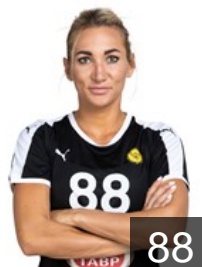

RUS

Frolova Yaroslava

Position: Centre Back
Place of birth: Volgograd
Date of birth: 18.05.1997
Height: 178 cm

RUS

Gabisova Galina

Position: Goalkeeper
Place of birth: Rostov-On-Don
Date of birth: 17.06.1985
Height: 180 cm

RUS

Kalinina Viktoriia

Position: Goalkeeper
Place of birth: Maykop
Date of birth: 08.12.1988
Height: 183 cm

RUS

Kozhokar Kristina

Position: Left Wing
Place of birth: Togliatti
Date of birth: 28.02.1994
Height: 174 cm

RUS

Kuznetsova Polina

Position: Left Wing
Place of birth: Shopokov
Date of birth: 10.06.1987
Height: 168 cm

SWE

Lagerquist Anna

Position: Line Player
Place of birth: Lund
Date of birth: 16.10.1993
Height: 175 cm

BLR

Lobach Anastasiya

Position: Line Player
Place of birth: Minsk
Date of birth: 25.06.1987
Height: 178 cm

RUS

Makeeva Ksenia

Position: Line Player
Place of birth: Ufa
Date of birth: 19.09.1990
Height: 186 cm