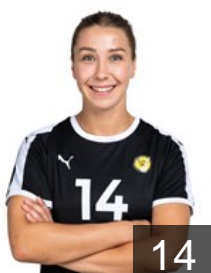

RUS

Frolova Yaroslava

Position: Centre Back
Place of birth: Volgograd
Date of birth: 18.05.1997
Height: 178 cm

RUS

Gabisova Galina

Position: Goalkeeper
Place of birth: Rostov-On-Don
Date of birth: 17.06.1985
Height: 180 cm

RUS

Kalinina Viktoriia

Position: Goalkeeper
Place of birth: Maykop
Date of birth: 08.12.1988
Height: 183 cm

RUS

Kozhokar Kristina

Position: Left Wing
Place of birth: Togliatti
Date of birth: 28.02.1994
Height: 174 cm

RUS

Kuznetsova Polina

Position: Left Wing
Place of birth: Shopokov
Date of birth: 10.06.1987
Height: 168 cm

SWE

Lagerquist Anna

Position: Line Player
Place of birth: Lund
Date of birth: 16.10.1993
Height: 175 cm

BLR

Lobach Anastasiya

Position: Line Player
Place of birth: Minsk
Date of birth: 25.06.1987
Height: 178 cm

RUS

Makeeva Ksenia

Position: Line Player
Place of birth: Ufa
Date of birth: 19.09.1990
Height: 186 cm