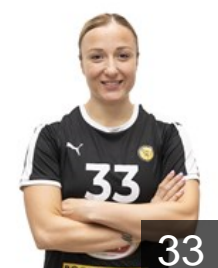

 RUS

Tazhenova Milana

Position: Centre Back
Place of birth: Astrakhan
Date of birth: 06.03.1999
Height: 175 cm

 RUS

Tkacheva Daria

Position: Goalkeeper
Place of birth: Rostov-on-Don
Date of birth: 21.11.2001
Height: 176 cm

 RUS

Vyakhireva Anna

Position: Right Back
Place of birth: Volgograd
Date of birth: 13.03.1995
Height: 168 cm

 FRA

Zaadi Deuna Grace

Position: Back
Place of birth: Courcouronnes
Date of birth: 07.07.1993
Height: 171 cm

Left Club

 SRB

Krpez-Slezák Katarina

Position: Right Wing
Place of birth: SOMBOR
Date of birth: 02.05.1988
Height: 169 cm

Left Club on 23.06.2021

CLUB COMPETITIONS - DELEGATION LIST

DELO EHF Champions League 2020/21