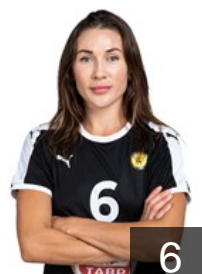

RUS

Kuznetsova Polina

Position: Left Wing
Place of birth: Shopokov
Date of birth: 10.06.1987
Height: 168 cm

SWE

Lagerquist Anna

Position: Line Player
Place of birth: Lund
Date of birth: 16.10.1993
Height: 175 cm

BLR

Lobach Anastasiya

Position: Line Player
Place of birth: Minsk
Date of birth: 25.06.1987
Height: 178 cm

RUS

Makeeva Ksenia

Position: Line Player
Place of birth: Ufa
Date of birth: 19.09.1990
Height: 186 cm

RUS

Managarova Iuliia

Position: Right Wing
Place of birth: Dnepropetrovsk
Date of birth: 27.09.1988
Height: 170 cm

CLUB COMPETITIONS - DELEGATION LIST

DELO EHF Champions League 2020/21

 RUS Rostov-Don - Players