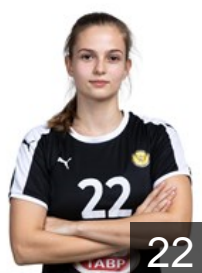

RUS

Kuznetsova Polina

Position: Left Wing
Place of birth: Shopokov
Date of birth: 10.06.1987
Height: 168 cm

SWE

Lagerquist Anna

Position: Line Player
Place of birth: Lund
Date of birth: 16.10.1993
Height: 175 cm

BLR

Lobach Anastasiya

Position: Line Player
Place of birth: Minsk
Date of birth: 25.06.1987
Height: 178 cm

RUS

Makeeva Ksenia

Position: Line Player
Place of birth: Ufa
Date of birth: 19.09.1990
Height: 186 cm

RUS

Managarova Iuliia

Position: Right Wing
Place of birth: Dnepropetrovsk
Date of birth: 27.09.1988
Height: 170 cm

CLUB COMPETITIONS - DELEGATION LIST

DELO EHF Champions League 2020/21

 RUS Rostov-Don - Players

 RUS

Sen Anna

Position: Left Back
Place of birth: Krasnodar
Date of birth: 03.12.1990
Height: 186 cm

 RUS

Smirnova Alexandra

Position: Left Wing
Place of birth: Moscow
Date of birth: 26.10.2001
Height: 175 cm