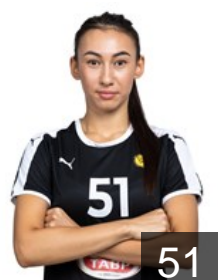

BLR

Lobach Anastasiya

Position: Line Player
Place of birth: Minsk
Date of birth: 25.06.1987
Height: 178 cm

RUS

Makeeva Ksenia

Position: Line Player
Place of birth: Ufa
Date of birth: 19.09.1990
Height: 186 cm

 RUS

Sobkalo Valeria

Position: Right Wing
Place of birth: Ust-Labinsk
Date of birth: 08.06.2001
Height: 173 cm

 RUS

Sorokina Kristina

Position: Left Back
Place of birth: Rostov on Don
Date of birth: 02.01.1999
Height: 186 cm

 RUS

Tazhenova Milana

Position: Centre Back
Place of birth: Astrakhan
Date of birth: 06.03.1999
Height: 175 cm

 RUS

Tkacheva Daria

Position: Goalkeeper
Place of birth: Rostov-on-Don
Date of birth: 21.11.2001
Height: 176 cm

 RUS

Vyakhireva Anna

Position: Right Back
Place of birth: Volgograd
Date of birth: 13.03.1995
Height: 168 cm

 FRA

Zaadi Deuna Grace

Position: Back
Place of birth: Courcouronnes
Date of birth: 07.07.1993
Height: 171 cm