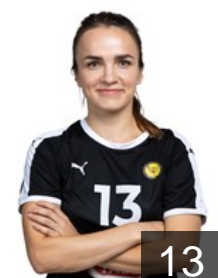

 RUS

Sobkalo Valeria

Position: Right Wing
Place of birth: Ust-Labinsk
Date of birth: 08.06.2001
Height: 173 cm

 RUS

Sorokina Kristina

Position: Left Back
Place of birth: Rostov on Don
Date of birth: 02.01.1999
Height: 186 cm

 RUS

Tazhenova Milana

Position: Centre Back
Place of birth: Astrakhan
Date of birth: 06.03.1999
Height: 175 cm

 RUS

Tkacheva Daria

Position: Goalkeeper
Place of birth: Rostov-on-Don
Date of birth: 21.11.2001
Height: 176 cm

 RUS

Vyakhireva Anna

Position: Right Back
Place of birth: Volgograd
Date of birth: 13.03.1995
Height: 168 cm

 FRA

Zaadi Deuna Grace

Position: Back
Place of birth: Courcouronnes
Date of birth: 07.07.1993
Height: 171 cm