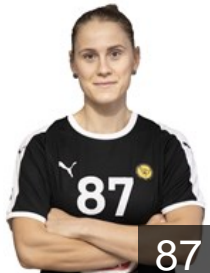

RUS

Kalinina Viktoriia

Position: Goalkeeper
Place of birth: Maykop
Date of birth: 08.12.1988
Height: 183 cm

RUS

Kozhokar Kristina

Position: Left Wing
Place of birth: Togliatti
Date of birth: 28.02.1994
Height: 174 cm

RUS

Kuznetsova Polina

Position: Left Wing
Place of birth: Shopokov
Date of birth: 10.06.1987
Height: 168 cm

SWE

Lagerquist Anna

Position: Line Player
Place of birth: Lund
Date of birth: 16.10.1993
Height: 175 cm

BLR

Lobach Anastasiya

Position: Line Player
Place of birth: Minsk
Date of birth: 25.06.1987
Height: 178 cm

RUS

Makeeva Ksenia

Position: Line Player
Place of birth: Ufa
Date of birth: 19.09.1990
Height: 186 cm