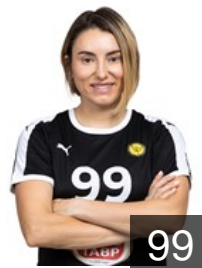

CLUB COMPETITIONS - DELEGATION LIST

DELO EHF Champions League 2020/21

RUS Rostov-Don - Players

RUS

Bobrovnikova Vladlena

Position: Left Back
Place of birth: Krasnodar
Date of birth: 24.10.1987
Height: 183 cm

UKR

Borschenko Viktoriya

Position: Left Wing
Place of birth: Herson
Date of birth: 05.01.1986
Height: 170 cm

BRA

De Oliveira Pessoa M.

Position: Goalkeeper
Place of birth: Joao Pessoa
Date of birth: 11.09.1984
Height: 177 cm

RUS

Frolova Yaroslava

Position: Centre Back
Place of birth: Volgograd
Date of birth: 18.05.1997
Height: 178 cm

RUS

Gabisova Galina

Position: Goalkeeper
Place of birth: Rostov-On-Don
Date of birth: 17.06.1985
Height: 180 cm