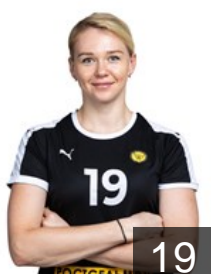

RUS

Kalinina Viktoriia

Position: Goalkeeper
Place of birth: Maykop
Date of birth: 08.12.1988
Height: 183 cm

RUS

Kozhokar Kristina

Position: Left Wing
Place of birth: Togliatti
Date of birth: 28.02.1994
Height: 174 cm

RUS

Kuznetsova Polina

Position: Left Wing
Place of birth: Shopokov
Date of birth: 10.06.1987
Height: 168 cm

SWE

Lagerquist Anna

Position: Line Player
Place of birth: Lund
Date of birth: 16.10.1993
Height: 175 cm

BLR

Lobach Anastasiya

Position: Line Player
Place of birth: Minsk
Date of birth: 25.06.1987
Height: 178 cm

RUS

Makeeva Ksenia

Position: Line Player
Place of birth: Ufa
Date of birth: 19.09.1990
Height: 186 cm

RUS

Managarova Iuliia

Position: Right Wing
Place of birth: Dnepropetrovsk
Date of birth: 27.09.1988
Height: 170 cm

CLUB COMPETITIONS - DELEGATION LIST

DELO EHF Champions League 2020/21

 RUS Rostov-Don - Players