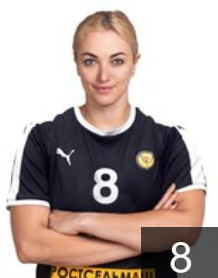

BLR

Lobach Anastasiya

Position: Line Player
Place of birth: Minsk
Date of birth: 25.06.1987
Height: 178 cm

RUS

Makeeva Ksenia

Position: Line Player
Place of birth: Ufa
Date of birth: 19.09.1990
Height: 186 cm

RUS

Managarova Iuliia

Position: Right Wing
Place of birth: Dnepropetrovsk
Date of birth: 27.09.1988
Height: 170 cm

CLUB COMPETITIONS - DELEGATION LIST

DELO EHF Champions League 2020/21

 RUS Rostov-Don - Players

 RUS

Sen Anna

Position: Left Back
Place of birth: Krasnodar
Date of birth: 03.12.1990
Height: 186 cm

 RUS

Smirnova Alexandra

Position: Left Wing
Place of birth: Moscow
Date of birth: 26.10.2001
Height: 175 cm