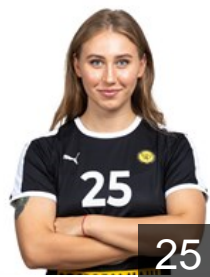

CLUB COMPETITIONS - DELEGATION LIST

DELO EHF Champions League 2020/21

RUS Rostov-Don - Players

RUS

Bobrovnikova Vladlena

Position: Left Back
Place of birth: Krasnodar
Date of birth: 24.10.1987
Height: 183 cm

UKR

Borschenko Viktoriya

Position: Left Wing
Place of birth: Herson
Date of birth: 05.01.1986
Height: 170 cm

BRA

De Oliveira Pessoa M.

Position: Goalkeeper
Place of birth: Joao Pessoa
Date of birth: 11.09.1984
Height: 177 cm

RUS

Frolova Yaroslava

Position: Centre Back
Place of birth: Volgograd
Date of birth: 18.05.1997
Height: 178 cm

RUS

Gabisova Galina

Position: Goalkeeper
Place of birth: Rostov-On-Don
Date of birth: 17.06.1985
Height: 180 cm

RUS

Kalinina Viktoriia

Position: Goalkeeper
Place of birth: Maykop
Date of birth: 08.12.1988
Height: 183 cm

RUS

Kozhokar Kristina

Position: Left Wing
Place of birth: Togliatti
Date of birth: 28.02.1994
Height: 174 cm