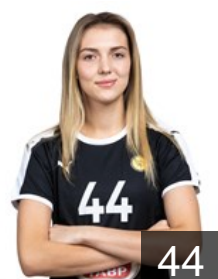

BLR

Lobach Anastasiya

Position: Line Player
Place of birth: Minsk
Date of birth: 25.06.1987
Height: 178 cm

RUS

Makeeva Ksenia

Position: Line Player
Place of birth: Ufa
Date of birth: 19.09.1990
Height: 186 cm

RUS

Managarova Iuliia

Position: Right Wing
Place of birth: Dnepropetrovsk
Date of birth: 27.09.1988
Height: 170 cm

CLUB COMPETITIONS - DELEGATION LIST

DELO EHF Champions League 2020/21

 RUS Rostov-Don - Players

 RUS

Sen Anna

Position: Left Back
Place of birth: Krasnodar
Date of birth: 03.12.1990
Height: 186 cm

 RUS

Smirnova Alexandra

Position: Left Wing
Place of birth: Moscow
Date of birth: 26.10.2001
Height: 175 cm

 RUS

Sobkalo Valeria

Position: Right Wing
Place of birth: Ust-Labinsk
Date of birth: 08.06.2001
Height: 173 cm

 RUS

Sorokina Kristina

Position: Left Back
Place of birth: Rostov on Don
Date of birth: 02.01.1999
Height: 186 cm