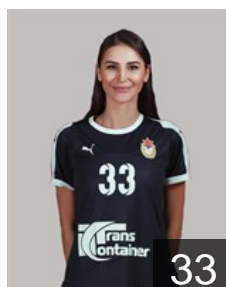

CLUB COMPETITIONS - DELEGATION LIST

DELO EHF Champions League 2020/21

 RUS CSKA - Players

 RUS
Chigirinova Natalia
Position: Centre Back
Place of birth: Togliatti
Date of birth: 20.07.1993
Height: -

 RUS
Dmitrieva Darya
Position: Centre Back
Place of birth: Togliatti
Date of birth: 09.08.1995
Height: 181 cm

 RUS
Gorshenina Olga
Position: Right Back
Place of birth: Togliatti
Date of birth: 09.11.1990
Height: 182 cm

 RUS
Gorshkova Polina
Position: Left Wing
Place of birth: Togliatti
Date of birth: 22.11.1989
Height: 172 cm

 DEN
Heindahl K.
Position: Line Player
Place of birth: Rudersdal
Date of birth: 26.03.1992
Height: 185 cm

 RUS
Ilina Ekaterina
Position: Centre Back
Place of birth: Togliatti
Date of birth: 07.03.1991
Height: 175 cm