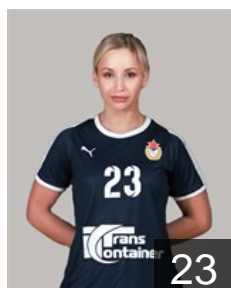

CLUB COMPETITIONS - DELEGATION LIST

DELO EHF Champions League 2020/21

 RUS CSKA - Players

 RUS
Chigirinova Natalia
Position: Centre Back
Place of birth: Togliatti
Date of birth: 20.07.1993
Height: -

 RUS
Dmitrieva Darya
Position: Centre Back
Place of birth: Togliatti
Date of birth: 09.08.1995
Height: 181 cm

 RUS
Gorshenina Olga
Position: Right Back
Place of birth: Togliatti
Date of birth: 09.11.1990
Height: 182 cm

 RUS
Gorshkova Polina
Position: Left Wing
Place of birth: Togliatti
Date of birth: 22.11.1989
Height: 172 cm

 DEN
Heindahl K.
Position: Line Player
Place of birth: Rudersdal
Date of birth: 26.03.1992
Height: 185 cm

 RUS
Ilina Ekaterina
Position: Centre Back
Place of birth: Togliatti
Date of birth: 07.03.1991
Height: 175 cm