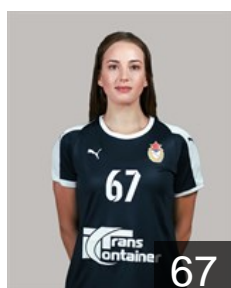

CLUB COMPETITIONS - DELEGATION LIST

DELO EHF Champions League 2020/21

 RUS CSKA - Players

 RUS
Chigirinova Natalia
Position: Centre Back
Place of birth: Togliatti
Date of birth: 20.07.1993
Height: -

 RUS
Dmitrieva Darya
Position: Centre Back
Place of birth: Togliatti
Date of birth: 09.08.1995
Height: 181 cm

 RUS
Gorshenina Olga
Position: Right Back
Place of birth: Togliatti
Date of birth: 09.11.1990
Height: 182 cm

 RUS
Gorshkova Polina
Position: Left Wing
Place of birth: Togliatti
Date of birth: 22.11.1989
Height: 172 cm

 DEN
Heindahl K.
Position: Line Player
Place of birth: Rudersdal
Date of birth: 26.03.1992
Height: 185 cm

 RUS
Ilina Ekaterina
Position: Centre Back
Place of birth: Togliatti
Date of birth: 07.03.1991
Height: 175 cm

 RUS
Illarionova Anastasiia
Position: Line Player
Place of birth: Istra, Moscow
Date of birth: 28.03.1999
Height: 180 cm

 RUS
Kaplina Polina
Position: Goalkeeper
Place of birth: Irkutsk
Date of birth: 16.08.1999
Height: 181 cm