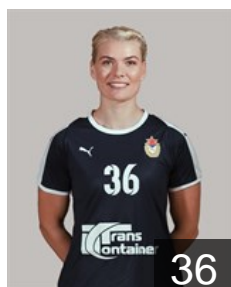

CLUB COMPETITIONS - DELEGATION LIST

DELO EHF Champions League 2020/21

 RUS CSKA - Players

 RUS
Chigirinova Natalia
Position: Centre Back
Place of birth: Togliatti
Date of birth: 20.07.1993
Height: -

 RUS
Dmitrieva Darya
Position: Centre Back
Place of birth: Togliatti
Date of birth: 09.08.1995
Height: 181 cm

 RUS
Gorshenina Olga
Position: Right Back
Place of birth: Togliatti
Date of birth: 09.11.1990
Height: 182 cm

 RUS
Gorshkova Polina
Position: Left Wing
Place of birth: Togliatti
Date of birth: 22.11.1989
Height: 172 cm

 DEN
Heindahl K.
Position: Line Player
Place of birth: Rudersdal
Date of birth: 26.03.1992
Height: 185 cm

 RUS
Ilina Ekaterina
Position: Centre Back
Place of birth: Togliatti
Date of birth: 07.03.1991
Height: 175 cm

 RUS
Sudakova Marina
Position: Right Wing
Place of birth: Volgograd
Date of birth: 17.02.1989
Height: 164 cm

 RUS
Vedekhina Polina
Position: Left Back
Place of birth: Volgograd
Date of birth: 06.01.1994
Height: 177 cm