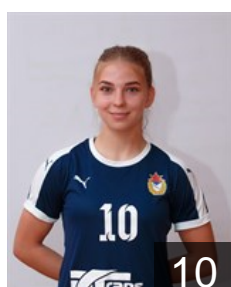

 RUS
Gorshenina Olga
Position: Right Back
Place of birth: Togliatti
Date of birth: 09.11.1990
Height: 182 cm

 RUS
Gorshkova Polina
Position: Left Wing
Place of birth: Togliatti
Date of birth: 22.11.1989
Height: 172 cm

 DEN
Heindahl K.
Position: Line Player
Place of birth: Rudersdal
Date of birth: 26.03.1992
Height: 185 cm

 RUS
Ilina Ekaterina
Position: Centre Back
Place of birth: Togliatti
Date of birth: 07.03.1991
Height: 175 cm

 RUS
Illarionova Anastasiia
Position: Line Player
Place of birth: Istra, Moscow
Date of birth: 28.03.1999
Height: 180 cm

 RUS
Kaplina Polina
Position: Goalkeeper
Place of birth: Irkutsk
Date of birth: 16.08.1999
Height: 181 cm

 RUS
Kipen Viktoria
Position: Left Wing
Place of birth: Togliatti
Date of birth: 14.05.2003
Height: -

 RUS
Markova Yuliia
Position: Left Wing
Place of birth: Volgograd
Date of birth: 10.08.1996
Height: 169 cm