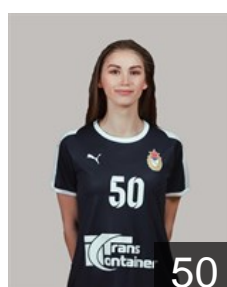

RUS
Demidovich Eva
Position: Right Wing
Place of birth: Togliatti
Date of birth: 23.01.2001
Height: 174 cm
Left Club on 17.01.2021