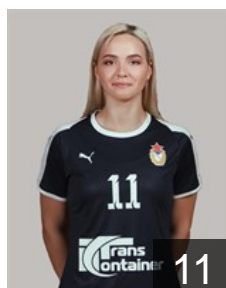

CLUB COMPETITIONS - DELEGATION LIST

DELO EHF Champions League 2020/21

 RUS CSKA - Players

 RUS
Chigirinova Natalia
Position: Centre Back
Place of birth: Togliatti
Date of birth: 20.07.1993
Height: -

 RUS
Dmitrieva Darya
Position: Centre Back
Place of birth: Togliatti
Date of birth: 09.08.1995
Height: 181 cm

 RUS
Gorshenina Olga
Position: Right Back
Place of birth: Togliatti
Date of birth: 09.11.1990
Height: 182 cm

 RUS
Gorshkova Polina
Position: Left Wing
Place of birth: Togliatti
Date of birth: 22.11.1989
Height: 172 cm

 DEN
Heindahl K.
Position: Line Player
Place of birth: Rudersdal
Date of birth: 26.03.1992
Height: 185 cm

 RUS
Ilina Ekaterina
Position: Centre Back
Place of birth: Togliatti
Date of birth: 07.03.1991
Height: 175 cm