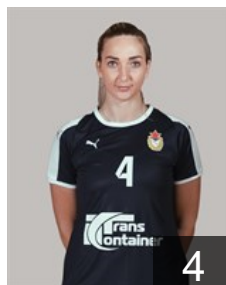

RUS

Zhilinskaite Iana

Position: Line Player

Place of birth: Uray

Date of birth: 06.03.1989

Height: 186 cm

Left Club on 19.01.2021

TEAM OFFICIALS

DEN

Lund Jan Leslie

Date of birth: 20.05.1971

GER

Petkovic Velimir

Date of birth: 05.07.1956