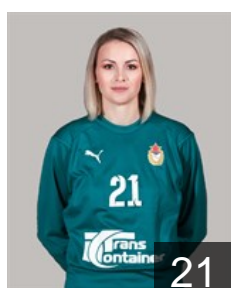

 BRA
Masson de Souza C.
Position: Goalkeeper
Place of birth: Capinzal
Date of birth: 18.12.1978
Height: 182 cm

 RUS
Mikhaylichenko Elena
Position: Left Back
Place of birth: Togliatti
Date of birth: 14.09.2001
Height: 180 cm

CLUB COMPETITIONS - DELEGATION LIST

DELO EHF Champions League 2020/21

 RUS CSKA - Players

 RUS
Mochalova Anastasia
Position: Right Wing
Place of birth: Moscow
Date of birth: 15.11.2002
Height: 166 cm

 RUS
Rabazulkina Elena
Position: Left Wing
Place of birth: Moscow
Date of birth: 03.12.2001
Height: 177 cm

 MKD
Ristovska Sara
Position: Right Wing
Place of birth: Skopje
Date of birth: 09.09.1996
Height: -

 SWE
Rosengren Jacobsen S.
Position: Line Player
Place of birth: Lund
Date of birth: 24.03.1989
Height: 181 cm

 RUS
Sedoykina Anna
Position: Goalkeeper
Place of birth: Volgograd
Date of birth: 01.08.1984
Height: 184 cm

 RUS
Skorobogatchenko Antonina
Position: Right Back
Place of birth: Volgograd
Date of birth: 14.02.1999
Height: 182 cm