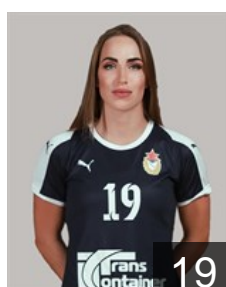

 RUS
Gorshenina Olga
Position: Right Back
Place of birth: Togliatti
Date of birth: 09.11.1990
Height: 182 cm

 RUS
Gorshkova Polina
Position: Left Wing
Place of birth: Togliatti
Date of birth: 22.11.1989
Height: 172 cm

 DEN
Heindahl K.
Position: Line Player
Place of birth: Rudersdal
Date of birth: 26.03.1992
Height: 185 cm

 RUS
Ilina Ekaterina
Position: Centre Back
Place of birth: Togliatti
Date of birth: 07.03.1991
Height: 175 cm

 RUS
Illarionova Anastasiia
Position: Line Player
Place of birth: Istra, Moscow
Date of birth: 28.03.1999
Height: 180 cm

 RUS
Kaplina Polina
Position: Goalkeeper
Place of birth: Irkutsk
Date of birth: 16.08.1999
Height: 181 cm

 RUS
Kipen Viktoria
Position: Left Wing
Place of birth: Togliatti
Date of birth: 14.05.2003
Height: -

 RUS
Markova Yuliia
Position: Left Wing
Place of birth: Volgograd
Date of birth: 10.08.1996
Height: 169 cm