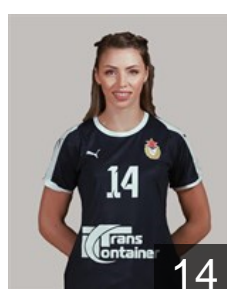

CLUB COMPETITIONS - DELEGATION LIST

DELO EHF Champions League 2020/21

 RUS CSKA - Players

 RUS
Mochalova Anastasia
Position: Right Wing
Place of birth: Moscow
Date of birth: 15.11.2002
Height: 166 cm

 RUS
Rabazulkina Elena
Position: Left Wing
Place of birth: Moscow
Date of birth: 03.12.2001
Height: 177 cm

 MKD
Ristovska Sara
Position: Right Wing
Place of birth: Skopje
Date of birth: 09.09.1996
Height: -

 SWE
Rosengren Jacobsen S.
Position: Line Player
Place of birth: Lund
Date of birth: 24.03.1989
Height: 181 cm

 RUS
Sedoykina Anna
Position: Goalkeeper
Place of birth: Volgograd
Date of birth: 01.08.1984
Height: 184 cm

 RUS
Skorobogatchenko Antonina
Position: Right Back
Place of birth: Volgograd
Date of birth: 14.02.1999
Height: 182 cm

 RUS
Sudakova Marina
Position: Right Wing
Place of birth: Volgograd
Date of birth: 17.02.1989
Height: 164 cm

 RUS
Vedekhina Polina
Position: Left Back
Place of birth: Volgograd
Date of birth: 06.01.1994
Height: 177 cm