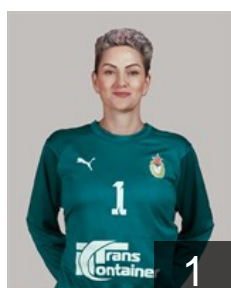

 DEN
Heindahl K.
Position: Line Player
Place of birth: Rudersdal
Date of birth: 26.03.1992
Height: 185 cm

 RUS
Ilina Ekaterina
Position: Centre Back
Place of birth: Togliatti
Date of birth: 07.03.1991
Height: 175 cm

 RUS
Illarionova Anastasiia
Position: Line Player
Place of birth: Istra, Moscow
Date of birth: 28.03.1999
Height: 180 cm

 RUS
Kaplina Polina
Position: Goalkeeper
Place of birth: Irkutsk
Date of birth: 16.08.1999
Height: 181 cm

 RUS
Kipen Viktoria
Position: Left Wing
Place of birth: Togliatti
Date of birth: 14.05.2003
Height: -

 RUS
Markova Yuliia
Position: Left Wing
Place of birth: Volgograd
Date of birth: 10.08.1996
Height: 169 cm