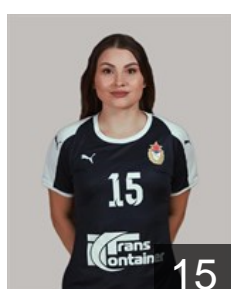

 MKD
Ristovska Sara
Position: Right Wing
Place of birth: Skopje
Date of birth: 09.09.1996
Height: -

 SWE
Rosengren Jacobsen S.
Position: Line Player
Place of birth: Lund
Date of birth: 24.03.1989
Height: 181 cm

 RUS
Sedoykina Anna
Position: Goalkeeper
Place of birth: Volgograd
Date of birth: 01.08.1984
Height: 184 cm

 RUS
Skorobogatchenko Antonina
Position: Right Back
Place of birth: Volgograd
Date of birth: 14.02.1999
Height: 182 cm

 RUS
Sudakova Marina
Position: Right Wing
Place of birth: Volgograd
Date of birth: 17.02.1989
Height: 164 cm

 RUS
Vedekhina Polina
Position: Left Back
Place of birth: Volgograd
Date of birth: 06.01.1994
Height: 177 cm