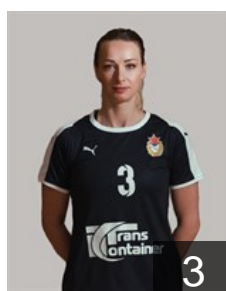

CLUB COMPETITIONS - DELEGATION LIST

DELO EHF Champions League 2020/21

 RUS CSKA - Players

 RUS
Chigirinova Natalia
Position: Centre Back
Place of birth: Togliatti
Date of birth: 20.07.1993
Height: -

 RUS
Dmitrieva Darya
Position: Centre Back
Place of birth: Togliatti
Date of birth: 09.08.1995
Height: 181 cm

 RUS
Gorshenina Olga
Position: Right Back
Place of birth: Togliatti
Date of birth: 09.11.1990
Height: 182 cm

 RUS
Gorshkova Polina
Position: Left Wing
Place of birth: Togliatti
Date of birth: 22.11.1989
Height: 172 cm

 DEN
Heindahl K.
Position: Line Player
Place of birth: Rudersdal
Date of birth: 26.03.1992
Height: 185 cm

 RUS
Ilina Ekaterina
Position: Centre Back
Place of birth: Togliatti
Date of birth: 07.03.1991
Height: 175 cm