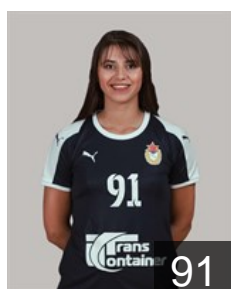

 BRA
Masson de Souza C.
Position: Goalkeeper
Place of birth: Capinzal
Date of birth: 18.12.1978
Height: 182 cm

 RUS
Mikhaylichenko Elena
Position: Left Back
Place of birth: Togliatti
Date of birth: 14.09.2001
Height: 180 cm

CLUB COMPETITIONS - DELEGATION LIST

DELO EHF Champions League 2020/21

 RUS CSKA - Players

 RUS
Mochalova Anastasia
Position: Right Wing
Place of birth: Moscow
Date of birth: 15.11.2002
Height: 166 cm

 RUS
Rabazulkina Elena
Position: Left Wing
Place of birth: Moscow
Date of birth: 03.12.2001
Height: 177 cm

 MKD
Ristovska Sara
Position: Right Wing
Place of birth: Skopje
Date of birth: 09.09.1996
Height: -

 SWE
Rosengren Jacobsen S.
Position: Line Player
Place of birth: Lund
Date of birth: 24.03.1989
Height: 181 cm