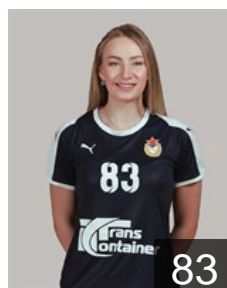

 RUS
Kipen Viktoria
Position: Left Wing
Place of birth: Togliatti
Date of birth: 14.05.2003
Height: -

 RUS
Markova Yuliia
Position: Left Wing
Place of birth: Volgograd
Date of birth: 10.08.1996
Height: 169 cm

 BRA
Masson de Souza C.
Position: Goalkeeper
Place of birth: Capinzal
Date of birth: 18.12.1978
Height: 182 cm

 RUS
Mikhaylichenko Elena
Position: Left Back
Place of birth: Togliatti
Date of birth: 14.09.2001
Height: 180 cm

CLUB COMPETITIONS - DELEGATION LIST

DELO EHF Champions League 2020/21

 RUS CSKA - Players

 RUS
Mochalova Anastasia
Position: Right Wing
Place of birth: Moscow
Date of birth: 15.11.2002
Height: 166 cm

 RUS
Rabazulkina Elena
Position: Left Wing
Place of birth: Moscow
Date of birth: 03.12.2001
Height: 177 cm

 MKD
Ristovska Sara
Position: Right Wing
Place of birth: Skopje
Date of birth: 09.09.1996
Height: -

 SWE
Rosengren Jacobsen S.
Position: Line Player
Place of birth: Lund
Date of birth: 24.03.1989
Height: 181 cm