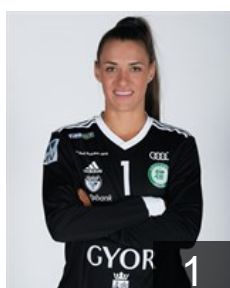

 HUN

Cseko Brigitta Dora

Position: Left Wing
Place of birth: Győr
Date of birth: 01.07.2002
Height: 171 cm

 NOR

Dale Kari Brattset

Position: Line Player
Place of birth: Fredrikstad
Date of birth: 15.02.1991
Height: 183 cm

 FRA

Edwige Beatrice

Position: Line Player
Place of birth: Paris
Date of birth: 03.10.1988
Height: 182 cm

 HUN

Faluvégi Dorottya

Position: Right Wing
Place of birth: Budapest
Date of birth: 31.03.1998
Height: 170 cm

 HUN

Fodor Csenge Réka

Position: Left Wing
Place of birth: Keszthely
Date of birth: 23.04.1999
Height: 174 cm

 FRA

Glauser Laura

Position: Goalkeeper
Place of birth: Besançon
Date of birth: 20.08.1993
Height: 178 cm