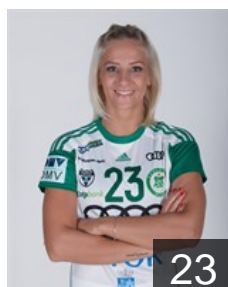

 HUN

Cseko Brigitta Dora

Position: Left Wing
Place of birth: Győr
Date of birth: 01.07.2002
Height: 171 cm

 NOR

Dale Kari Brattset

Position: Line Player
Place of birth: Fredrikstad
Date of birth: 15.02.1991
Height: 183 cm

 FRA

Edwige Beatrice

Position: Line Player
Place of birth: Paris
Date of birth: 03.10.1988
Height: 182 cm

 HUN

Faluvégi Dorottya

Position: Right Wing
Place of birth: Budapest
Date of birth: 31.03.1998
Height: 170 cm

 HUN

Fodor Csenge Réka

Position: Left Wing
Place of birth: Keszthely
Date of birth: 23.04.1999
Height: 174 cm

 FRA

Glauser Laura

Position: Goalkeeper
Place of birth: Besançon
Date of birth: 20.08.1993
Height: 178 cm

 HUN

Görbicz Anita

Position: Centre Back
Place of birth: Veszprém
Date of birth: 13.05.1983
Height: 174 cm

 DEN

Hansen Anne Mette

Position: Left Back
Place of birth: Glostrup
Date of birth: 25.08.1994
Height: 185 cm