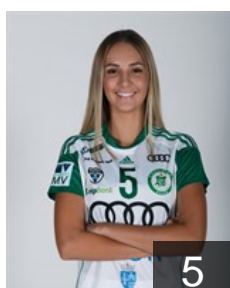

 HUN

Fodor Csenge Réka

Position: Left Wing
Place of birth: Keszthely
Date of birth: 23.04.1999
Height: 174 cm

 FRA

Glauser Laura

Position: Goalkeeper
Place of birth: Besançon
Date of birth: 20.08.1993
Height: 178 cm

 HUN

Görbicz Anita

Position: Centre Back
Place of birth: Veszprém
Date of birth: 13.05.1983
Height: 174 cm

 DEN

Hansen Anne Mette

Position: Left Back
Place of birth: Glostrup
Date of birth: 25.08.1994
Height: 185 cm

 NOR

Kristiansen V.

Position: Left Back
Place of birth: Stavanger
Date of birth: 10.07.1990
Height: 175 cm

 HUN

Kürthi Laura

Position: Right Back
Place of birth: Győr
Date of birth: 16.03.2002
Height: 180 cm

 SVK

Lengyel Eszter

Position: Left Wing
Place of birth: Bratislava
Date of birth: 11.07.2002
Height: 169 cm

CLUB COMPETITIONS - DELEGATION LIST

DELO EHF Champions League 2020/21

 HUN Györi Audi ETO KC - Players