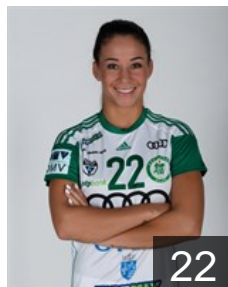

 NOR

Kristiansen V.

Position: Left Back
Place of birth: Stavanger
Date of birth: 10.07.1990
Height: 175 cm

 HUN

Kürthi Laura

Position: Right Back
Place of birth: Győr
Date of birth: 16.03.2002
Height: 180 cm

 SVK

Lengyel Eszter

Position: Left Wing
Place of birth: Bratislava
Date of birth: 11.07.2002
Height: 169 cm

CLUB COMPETITIONS - DELEGATION LIST

DELO EHF Champions League 2020/21

 HUN Györi Audi ETO KC - Players

 FRA

Leynaud Amandine

Position: Goalkeeper
Place of birth: Aubenas
Date of birth: 02.05.1986
Height: 178 cm

 HUN

Lukács Viktória

Position: Right Wing
Place of birth: Budapest
Date of birth: 31.10.1995
Height: 168 cm

 HUN

Nemeth Zsuzsanna

Position: Goalkeeper
Place of birth: Szombathely
Date of birth: 10.08.2002
Height: 172 cm

 FRA

Nze Minko Estelle

Position: Centre Back
Place of birth: Saint-Sébastien-
Date of birth: 11.08.1991
Height: 178 cm