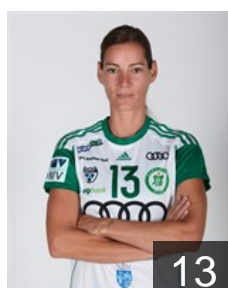

 FRA

Edwige Beatrice

Position: Line Player
Place of birth: Paris
Date of birth: 03.10.1988
Height: 182 cm

 HUN

Faluvégi Dorottya

Position: Right Wing
Place of birth: Budapest
Date of birth: 31.03.1998
Height: 170 cm

 HUN

Fodor Csenge Réka

Position: Left Wing
Place of birth: Keszthely
Date of birth: 23.04.1999
Height: 174 cm

 FRA

Glauser Laura

Position: Goalkeeper
Place of birth: Besançon
Date of birth: 20.08.1993
Height: 178 cm

 HUN

Görbicz Anita

Position: Centre Back
Place of birth: Veszprém
Date of birth: 13.05.1983
Height: 174 cm

 DEN

Hansen Anne Mette

Position: Left Back
Place of birth: Glostrup
Date of birth: 25.08.1994
Height: 185 cm