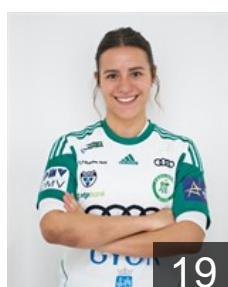

 HUN

Puhálák Szidónia

Position: Left Wing
Place of birth: Szeged
Date of birth: 05.07.1996
Height: 177 cm

 NOR

Solberg Silje Margaretha

Position: Goalkeeper
Place of birth: Bærum
Date of birth: 16.06.1990
Height: 178 cm

 HUN

Tóth Krisztina Katalin

Position: Centre Back
Place of birth: Marosvásárhely
Date of birth: 27.03.2002
Height: 170 cm

 HUN

Világos Diána

Position: Line Player
Place of birth: Győr
Date of birth: 01.03.2002
Height: 168 cm