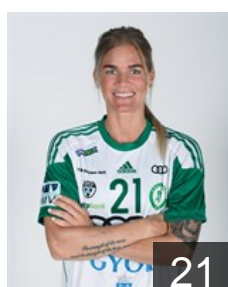

 HUN

Fodor Csenge Réka

Position: Left Wing
Place of birth: Keszthely
Date of birth: 23.04.1999
Height: 174 cm

 FRA

Glauser Laura

Position: Goalkeeper
Place of birth: Besançon
Date of birth: 20.08.1993
Height: 178 cm

 HUN

Görbicz Anita

Position: Centre Back
Place of birth: Veszprém
Date of birth: 13.05.1983
Height: 174 cm

 DEN

Hansen Anne Mette

Position: Left Back
Place of birth: Glostrup
Date of birth: 25.08.1994
Height: 185 cm

 NOR

Kristiansen V.

Position: Left Back
Place of birth: Stavanger
Date of birth: 10.07.1990
Height: 175 cm

 HUN

Kürthi Laura

Position: Right Back
Place of birth: Győr
Date of birth: 16.03.2002
Height: 180 cm

 SVK

Lengyel Eszter

Position: Left Wing
Place of birth: Bratislava
Date of birth: 11.07.2002
Height: 169 cm

CLUB COMPETITIONS - DELEGATION LIST

DELO EHF Champions League 2020/21

 HUN Györi Audi ETO KC - Players