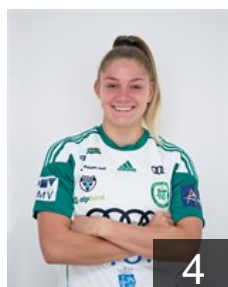

 FRA

Leynaud Amandine

Position: Goalkeeper
Place of birth: Aubenas
Date of birth: 02.05.1986
Height: 178 cm

 HUN

Lukács Viktória

Position: Right Wing
Place of birth: Budapest
Date of birth: 31.10.1995
Height: 168 cm

 HUN

Nemeth Zsuzsanna

Position: Goalkeeper
Place of birth: Szombathely
Date of birth: 10.08.2002
Height: 172 cm

 FRA

Nze Minko Estelle

Position: Centre Back
Place of birth: Saint-Sébastien-
Date of birth: 11.08.1991
Height: 178 cm

 NOR

Oftedal Stine Bredal

Position: Centre Back
Place of birth: Oslo
Date of birth: 25.09.1991
Height: 168 cm

 HUN

Ogonovszky Eszter

Position: Left Back
Place of birth: Komárom
Date of birth: 14.07.2003
Height: 178 cm

 HUN

Puhálák Szidónia

Position: Left Wing
Place of birth: Szeged
Date of birth: 05.07.1996
Height: 177 cm

 NOR

Solberg Silje Margaretha

Position: Goalkeeper
Place of birth: Bærum
Date of birth: 16.06.1990
Height: 178 cm