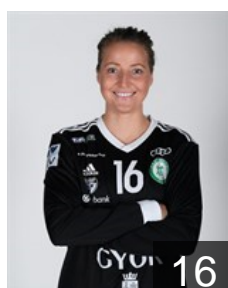

 HUN

Nemeth Zsuzsanna

Position: Goalkeeper
Place of birth: Szombathely
Date of birth: 10.08.2002
Height: 172 cm

 FRA

Nze Minko Estelle

Position: Centre Back
Place of birth: Saint-Sébastien-
Date of birth: 11.08.1991
Height: 178 cm

 NOR

Oftedal Stine Bredal

Position: Centre Back
Place of birth: Oslo
Date of birth: 25.09.1991
Height: 168 cm

 HUN

Ogonovszky Eszter

Position: Left Back
Place of birth: Komárom
Date of birth: 14.07.2003
Height: 178 cm

 HUN

Puhálák Szidónia

Position: Left Wing
Place of birth: Szeged
Date of birth: 05.07.1996
Height: 177 cm

 NOR

Solberg Silje Margaretha

Position: Goalkeeper
Place of birth: Bærum
Date of birth: 16.06.1990
Height: 178 cm