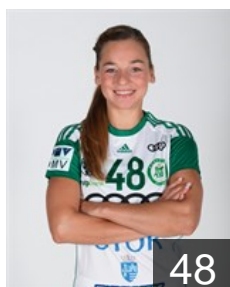

 HUN

Cseko Brigitta Dora

Position: Left Wing
Place of birth: Győr
Date of birth: 01.07.2002
Height: 171 cm

 NOR

Dale Kari Brattset

Position: Line Player
Place of birth: Fredrikstad
Date of birth: 15.02.1991
Height: 183 cm

 FRA

Edwige Beatrice

Position: Line Player
Place of birth: Paris
Date of birth: 03.10.1988
Height: 182 cm

 HUN

Faluvégi Dorottya

Position: Right Wing
Place of birth: Budapest
Date of birth: 31.03.1998
Height: 170 cm

 HUN

Fodor Csenge Réka

Position: Left Wing
Place of birth: Keszthely
Date of birth: 23.04.1999
Height: 174 cm

 FRA

Glauser Laura

Position: Goalkeeper
Place of birth: Besançon
Date of birth: 20.08.1993
Height: 178 cm