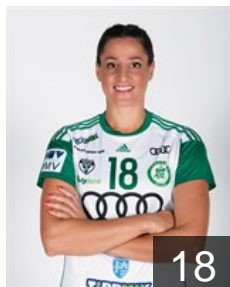

CLUB COMPETITIONS - DELEGATION LIST

DELO EHF Champions League 2020/21

 HUN Györi Audi ETO KC - Players

 BRA

Amorim Taleska E.

Position: Left Back
Place of birth: Blumenau
Date of birth: 23.09.1986
Height: 186 cm

 HUN

Cseko Brigitta Dora

Position: Left Wing
Place of birth: Győr
Date of birth: 01.07.2002
Height: 171 cm

 NOR

Dale Kari Brattset

Position: Line Player
Place of birth: Fredrikstad
Date of birth: 15.02.1991
Height: 183 cm

 FRA

Edwige Beatrice

Position: Line Player
Place of birth: Paris
Date of birth: 03.10.1988
Height: 182 cm

 HUN

Faluvégi Dorottya

Position: Right Wing
Place of birth: Budapest
Date of birth: 31.03.1998
Height: 170 cm