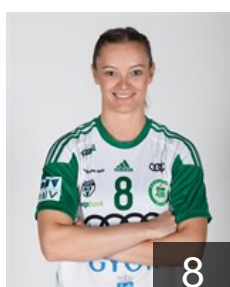

 FRA

Edwige Beatrice

Position: Line Player
Place of birth: Paris
Date of birth: 03.10.1988
Height: 182 cm

 HUN

Faluvégi Dorottya

Position: Right Wing
Place of birth: Budapest
Date of birth: 31.03.1998
Height: 170 cm

 HUN

Fodor Csenge Réka

Position: Left Wing
Place of birth: Keszthely
Date of birth: 23.04.1999
Height: 174 cm

 FRA

Glauser Laura

Position: Goalkeeper
Place of birth: Besançon
Date of birth: 20.08.1993
Height: 178 cm

 HUN

Görbicz Anita

Position: Centre Back
Place of birth: Veszprém
Date of birth: 13.05.1983
Height: 174 cm

 DEN

Hansen Anne Mette

Position: Left Back
Place of birth: Glostrup
Date of birth: 25.08.1994
Height: 185 cm