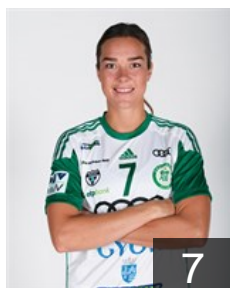

CLUB COMPETITIONS - DELEGATION LIST

DELO EHF Champions League 2020/21

 HUN Györi Audi ETO KC - Players

 BRA

Amorim Taleska E.

Position: Left Back
Place of birth: Blumenau
Date of birth: 23.09.1986
Height: 186 cm

 HUN

Cseko Brigitta Dora

Position: Left Wing
Place of birth: Győr
Date of birth: 01.07.2002
Height: 171 cm

 NOR

Dale Kari Brattset

Position: Line Player
Place of birth: Fredrikstad
Date of birth: 15.02.1991
Height: 183 cm

 FRA

Edwige Beatrice

Position: Line Player
Place of birth: Paris
Date of birth: 03.10.1988
Height: 182 cm

 HUN

Faluvégi Dorottya

Position: Right Wing
Place of birth: Budapest
Date of birth: 31.03.1998
Height: 170 cm