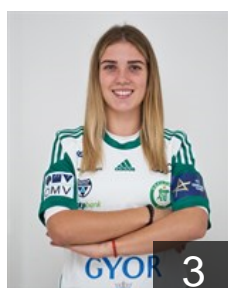

 HUN

Görbicz Anita

Position: Centre Back
Place of birth: Veszprém
Date of birth: 13.05.1983
Height: 174 cm

 DEN

Hansen Anne Mette

Position: Left Back
Place of birth: Glostrup
Date of birth: 25.08.1994
Height: 185 cm

 NOR

Kristiansen V.

Position: Left Back
Place of birth: Stavanger
Date of birth: 10.07.1990
Height: 175 cm

 HUN

Kürthi Laura

Position: Right Back
Place of birth: Győr
Date of birth: 16.03.2002
Height: 180 cm

 SVK

Lengyel Eszter

Position: Left Wing
Place of birth: Bratislava
Date of birth: 11.07.2002
Height: 169 cm

CLUB COMPETITIONS - DELEGATION LIST

DELO EHF Champions League 2020/21

 HUN Györi Audi ETO KC - Players

 FRA

Leynaud Amandine

Position: Goalkeeper
Place of birth: Aubenas
Date of birth: 02.05.1986
Height: 178 cm

 HUN

Lukács Viktória

Position: Right Wing
Place of birth: Budapest
Date of birth: 31.10.1995
Height: 168 cm