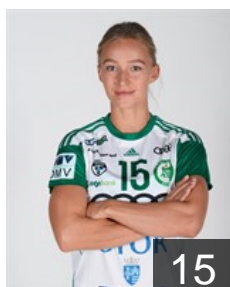

 SVK

Lengyel Eszter

Position: Left Wing
Place of birth: Bratislava
Date of birth: 11.07.2002
Height: 169 cm

CLUB COMPETITIONS - DELEGATION LIST

DELO EHF Champions League 2020/21

 HUN Györi Audi ETO KC - Players

 FRA

Leynaud Amandine

Position: Goalkeeper
Place of birth: Aubenas
Date of birth: 02.05.1986
Height: 178 cm

 HUN

Lukács Viktória

Position: Right Wing
Place of birth: Budapest
Date of birth: 31.10.1995
Height: 168 cm

 HUN

Nemeth Zsuzsanna

Position: Goalkeeper
Place of birth: Szombathely
Date of birth: 10.08.2002
Height: 172 cm

 FRA

Nze Minko Estelle

Position: Centre Back
Place of birth: Saint-Sébastien-
Date of birth: 11.08.1991
Height: 178 cm

 NOR

Oftedal Stine Bredal

Position: Centre Back
Place of birth: Oslo
Date of birth: 25.09.1991
Height: 168 cm

 HUN

Ogonovszky Eszter

Position: Left Back
Place of birth: Komárom
Date of birth: 14.07.2003
Height: 178 cm