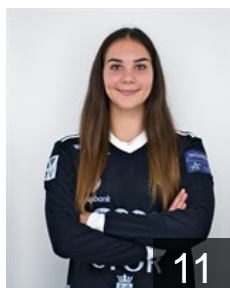

 SVK

Lengyel Eszter

Position: Left Wing
Place of birth: Bratislava
Date of birth: 11.07.2002
Height: 169 cm

CLUB COMPETITIONS - DELEGATION LIST

DELO EHF Champions League 2020/21

 HUN Györi Audi ETO KC - Players

 FRA

Leynaud Amandine

Position: Goalkeeper
Place of birth: Aubenas
Date of birth: 02.05.1986
Height: 178 cm

 HUN

Lukács Viktória

Position: Right Wing
Place of birth: Budapest
Date of birth: 31.10.1995
Height: 168 cm

 HUN

Nemeth Zsuzsanna

Position: Goalkeeper
Place of birth: Szombathely
Date of birth: 10.08.2002
Height: 172 cm

 FRA

Nze Minko Estelle

Position: Centre Back
Place of birth: Saint-Sébastien-
Date of birth: 11.08.1991
Height: 178 cm