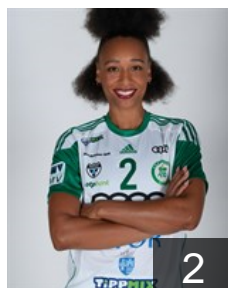

 HUN

Cseko Brigitta Dora

Position: Left Wing
Place of birth: Győr
Date of birth: 01.07.2002
Height: 171 cm

 NOR

Dale Kari Brattset

Position: Line Player
Place of birth: Fredrikstad
Date of birth: 15.02.1991
Height: 183 cm

 FRA

Edwige Beatrice

Position: Line Player
Place of birth: Paris
Date of birth: 03.10.1988
Height: 182 cm

 HUN

Faluvégi Dorottya

Position: Right Wing
Place of birth: Budapest
Date of birth: 31.03.1998
Height: 170 cm