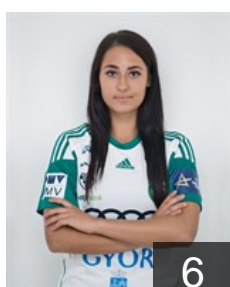

 HUN

Nemeth Zsuzsanna

Position: Goalkeeper
Place of birth: Szombathely
Date of birth: 10.08.2002
Height: 172 cm

 FRA

Nze Minko Estelle

Position: Centre Back
Place of birth: Saint-Sébastien-
Date of birth: 11.08.1991
Height: 178 cm

 HUN

Puhálák Szidónia

Position: Left Wing
Place of birth: Szeged
Date of birth: 05.07.1996
Height: 177 cm

 NOR

Solberg Silje Margaretha

Position: Goalkeeper
Place of birth: Bærum
Date of birth: 16.06.1990
Height: 178 cm

 HUN

Tóth Krisztina Katalin

Position: Centre Back
Place of birth: Marosvásárhely
Date of birth: 27.03.2002
Height: 170 cm

 HUN

Világos Diána

Position: Line Player
Place of birth: Győr
Date of birth: 01.03.2002
Height: 168 cm