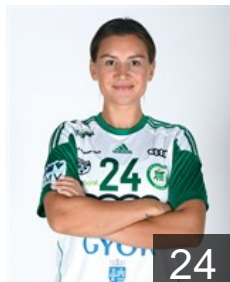

 HUN

Puhálák Szidónia

Position: Left Wing
Place of birth: Szeged
Date of birth: 05.07.1996
Height: 177 cm

 NOR

Solberg Silje Margaretha

Position: Goalkeeper
Place of birth: Bærum
Date of birth: 16.06.1990
Height: 178 cm

 HUN

Tóth Krisztina Katalin

Position: Centre Back
Place of birth: Marosvásárhely
Date of birth: 27.03.2002
Height: 170 cm

 HUN

Világos Diána

Position: Line Player
Place of birth: Győr
Date of birth: 01.03.2002
Height: 168 cm

CLUB COMPETITIONS - DELEGATION LIST

DELO EHF Champions League 2020/21

 HUN Györi Audi ETO KC - Players

Left Club

 NOR

Kurtovic Amanda

Position: Right Back

Place of birth: Karlskrona