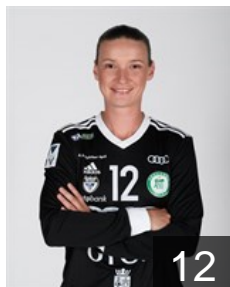

 NOR

Kristiansen V.

Position: Left Back
Place of birth: Stavanger
Date of birth: 10.07.1990
Height: 175 cm

 HUN

Kürthi Laura

Position: Right Back
Place of birth: Győr
Date of birth: 16.03.2002
Height: 180 cm

 SVK

Lengyel Eszter

Position: Left Wing
Place of birth: Bratislava
Date of birth: 11.07.2002
Height: 169 cm

CLUB COMPETITIONS - DELEGATION LIST

DELO EHF Champions League 2020/21

 HUN Györi Audi ETO KC - Players

 FRA

Leynaud Amandine

Position: Goalkeeper
Place of birth: Aubenas
Date of birth: 02.05.1986
Height: 178 cm

 HUN

Lukács Viktória

Position: Right Wing
Place of birth: Budapest
Date of birth: 31.10.1995
Height: 168 cm

 HUN

Nemeth Zsuzsanna

Position: Goalkeeper
Place of birth: Szombathely
Date of birth: 10.08.2002
Height: 172 cm

 FRA

Nze Minko Estelle

Position: Centre Back
Place of birth: Saint-Sébastien-
Date of birth: 11.08.1991
Height: 178 cm