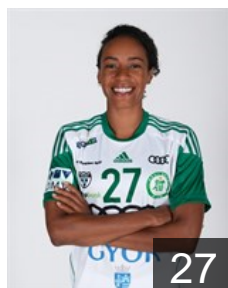

 NOR

Kristiansen V.

Position: Left Back
Place of birth: Stavanger
Date of birth: 10.07.1990
Height: 175 cm

 HUN

Kürthi Laura

Position: Right Back
Place of birth: Győr
Date of birth: 16.03.2002
Height: 180 cm

 SVK

Lengyel Eszter

Position: Left Wing
Place of birth: Bratislava
Date of birth: 11.07.2002
Height: 169 cm

CLUB COMPETITIONS - DELEGATION LIST

DELO EHF Champions League 2020/21

 HUN Györi Audi ETO KC - Players

 FRA

Leynaud Amandine

Position: Goalkeeper
Place of birth: Aubenas
Date of birth: 02.05.1986
Height: 178 cm

 HUN

Lukács Viktória

Position: Right Wing
Place of birth: Budapest
Date of birth: 31.10.1995
Height: 168 cm

 HUN

Nemeth Zsuzsanna

Position: Goalkeeper
Place of birth: Szombathely
Date of birth: 10.08.2002
Height: 172 cm

 FRA

Nze Minko Estelle

Position: Centre Back
Place of birth: Saint-Sébastien-
Date of birth: 11.08.1991
Height: 178 cm