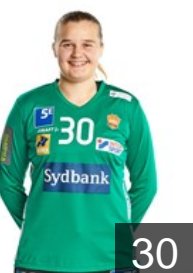

## Da Silva Quintino Jessica

Position: Right Wing  
Place of birth: Sao Paulo  
Date of birth: 17.04.1991  
Height: 172 cm

DEN

## Groot Cornelia Nycke

Position: Centre Back  
Place of birth: Alkmaar  
Date of birth: 04.05.1988  
Height: 175 cm

DEN

## Hagesø Helena Elver

Position: Centre Back  
Place of birth: København  
Date of birth: 01.03.1998  
Height: 175 cm

DEN

## Hald Sara Trier

Position: Line Player  
Place of birth: Holstebro  
Date of birth: 04.06.1996  
Height: 176 cm

DEN