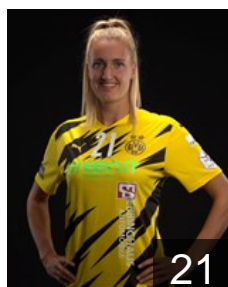

CLUB COMPETITIONS - DELEGATION LIST

DELO EHF Champions League 2020/21

 GER BV Borussia Dortmund - Players

 NOR

Abdulla Tina

Position: Right Wing
Place of birth: Skopje
Date of birth: 20.09.1997
Height: 165 cm

 NED

Amega Delaila

Position: Centre Back
Place of birth: Heerhugowaard
Date of birth: 21.09.1997
Height: 170 cm

 GER

Bleckmann Dana

Position: Left Back
Place of birth: Kempen
Date of birth: 09.05.2001
Height: -

 SWE

Danielsson Clara Monti

Position: Line Player
Place of birth: Uppåkra
Date of birth: 30.01.1992
Height: 176 cm

 NED

Duijndam Rinka

Position: Goalkeeper
Place of birth: Wieringen
Date of birth: 06.08.1997
Height: 178 cm

 NED

Dulfer Kelly

Position: Left Back
Place of birth: Schiedam
Date of birth: 21.03.1994
Height: 186 cm

 NED

Freriks Merel

Position: Line Player
Place of birth: Hoofddorp
Date of birth: 06.01.1998
Height: 175 cm