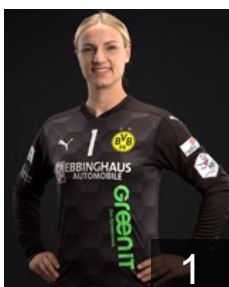

NED

Duijndam Rinka

Position: Goalkeeper
Place of birth: Wieringen
Date of birth: 06.08.1997
Height: 178 cm