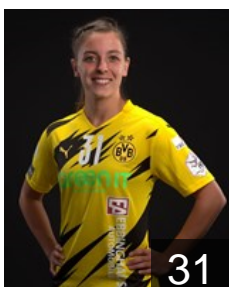

 NED

Smits Inger

Position: Left Back
Place of birth: Geleen
Date of birth: 17.09.1994
Height: 179 cm

CLUB COMPETITIONS - DELEGATION LIST

DELO EHF Champions League 2020/21

 GER BV Borussia Dortmund - Players

 GER
Stockschläder Johanna
Position: Left Wing
Place of birth: Siegen
Date of birth: 11.02.1995
Height: 171 cm

 NED
Ten Holte Yara
Position: Goalkeeper
Place of birth: Amsterdam
Date of birth: 23.11.1999
Height: 175 cm

 NED
Van der Heijden Laura
Position: Right Back
Place of birth: Amersfoort
Date of birth: 27.06.1990
Height: 173 cm

27

 NED
van Zijl Tessa
Position: Right Back
Place of birth: 's-Gravenhage
Date of birth: 05.04.1996
Height: 173 cm