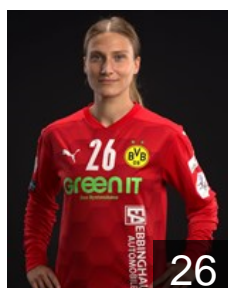

 NED

Dulfer Kelly

Position: Left Back
Place of birth: Schiedam
Date of birth: 21.03.1994
Height: 186 cm

 NED

Freriks Merel

Position: Line Player
Place of birth: Hoofddorp
Date of birth: 06.01.1998
Height: 175 cm

 GER

Grijseels Alina

Position: Centre Back
Place of birth: Wesel
Date of birth: 12.04.1996
Height: 174 cm

 ESP

Gutiérrez Bermejo Jennifer

Position: Left Wing
Place of birth: Horgen
Date of birth: 20.02.1995
Height: 169 cm

 GER

Roch Isabell

Position: Goalkeeper
Place of birth: Erlenbach/Main
Date of birth: 26.07.1990
Height: 175 cm

 GER

Rode Jennifer

Position: Right Back
Place of birth: Berlin
Date of birth: 03.08.1995
Height: 177 cm