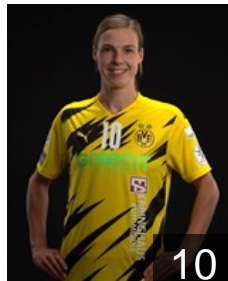

 GER

Grijseels Alina

Position: Centre Back
Place of birth: Wesel
Date of birth: 12.04.1996
Height: 174 cm

 ESP

Gutiérrez Bermejo Jennifer

Position: Left Wing
Place of birth: Horgen
Date of birth: 20.02.1995
Height: 169 cm

 GER

Roch Isabell

Position: Goalkeeper
Place of birth: Erlenbach/Main
Date of birth: 26.07.1990
Height: 175 cm

 GER

Rode Jennifer

Position: Right Back
Place of birth: Berlin
Date of birth: 03.08.1995
Height: 177 cm

 NED

Smits Inger

Position: Left Back
Place of birth: Geleen
Date of birth: 17.09.1994
Height: 179 cm

CLUB COMPETITIONS - DELEGATION LIST

DELO EHF Champions League 2020/21

 GER BV Borussia Dortmund - Players