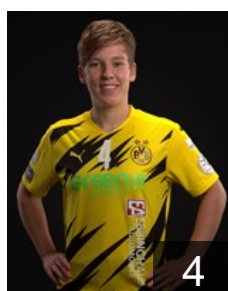

 NED

Amega Delaila

Position: Centre Back
Place of birth: Heerhugowaard
Date of birth: 21.09.1997
Height: 170 cm

 GER

Bleckmann Dana

Position: Left Back
Place of birth: Kempen
Date of birth: 09.05.2001
Height: -

 NED

Dulfer Kelly

Position: Left Back
Place of birth: Schiedam
Date of birth: 21.03.1994
Height: 186 cm

 NED

Freriks Merel

Position: Line Player
Place of birth: Hoofddorp
Date of birth: 06.01.1998
Height: 175 cm

 GER

Grijseels Alina

Position: Centre Back
Place of birth: Wesel
Date of birth: 12.04.1996
Height: 174 cm

 ESP

Gutiérrez Bermejo Jennifer

Position: Left Wing
Place of birth: Horgen
Date of birth: 20.02.1995
Height: 169 cm