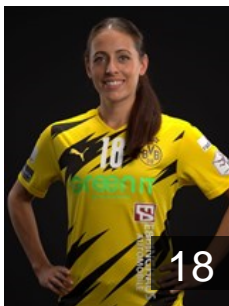

 GER

Roch Isabell

Position: Goalkeeper
Place of birth: Erlenbach/Main
Date of birth: 26.07.1990
Height: 175 cm

 GER

Rode Jennifer

Position: Right Back
Place of birth: Berlin
Date of birth: 03.08.1995
Height: 177 cm

 NED

Smits Inger

Position: Left Back
Place of birth: Geleen
Date of birth: 17.09.1994
Height: 179 cm

CLUB COMPETITIONS - DELEGATION LIST

DELO EHF Champions League 2020/21

 GER BV Borussia Dortmund - Players

 GER
Stockschläder Johanna
Position: Left Wing
Place of birth: Siegen
Date of birth: 11.02.1995
Height: 171 cm

 NED
Ten Holte Yara
Position: Goalkeeper
Place of birth: Amsterdam
Date of birth: 23.11.1999
Height: 175 cm