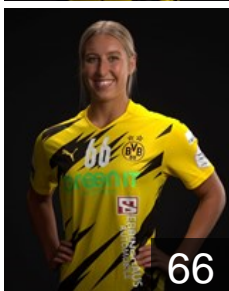

CLUB COMPETITIONS - DELEGATION LIST

DELO EHF Champions League 2020/21

 GER BV Borussia Dortmund - Players

 NOR

Abdulla Tina

Position: Right Wing
Place of birth: Skopje
Date of birth: 20.09.1997
Height: 165 cm

 NED

Amega Delaila

Position: Centre Back
Place of birth: Heerhugowaard
Date of birth: 21.09.1997
Height: 170 cm

 GER

Bleckmann Dana

Position: Left Back
Place of birth: Kempen
Date of birth: 09.05.2001
Height: -