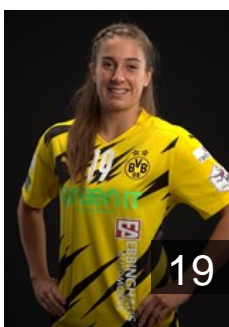

 NED

Amega Delaila

Position: Centre Back
Place of birth: Heerhugowaard
Date of birth: 21.09.1997
Height: 170 cm

 GER

Bleckmann Dana

Position: Left Back
Place of birth: Kempen
Date of birth: 09.05.2001
Height: -

 NED

Dulfer Kelly

Position: Left Back
Place of birth: Schiedam
Date of birth: 21.03.1994
Height: 186 cm

 NED

Freriks Merel

Position: Line Player
Place of birth: Hoofddorp
Date of birth: 06.01.1998
Height: 175 cm

 GER

Grijseels Alina

Position: Centre Back
Place of birth: Wesel
Date of birth: 12.04.1996
Height: 174 cm

 ESP

Gutiérrez Bermejo Jennifer

Position: Left Wing
Place of birth: Horgen
Date of birth: 20.02.1995
Height: 169 cm