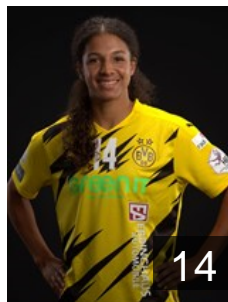

CLUB COMPETITIONS - DELEGATION LIST

DELO EHF Champions League 2020/21

 GER BV Borussia Dortmund - Players

 NOR

Abdulla Tina

Position: Right Wing
Place of birth: Skopje
Date of birth: 20.09.1997
Height: 165 cm

 NED

Amega Delaila

Position: Centre Back
Place of birth: Heerhugowaard
Date of birth: 21.09.1997
Height: 170 cm

 GER

Bleckmann Dana

Position: Left Back
Place of birth: Kempen
Date of birth: 09.05.2001
Height: -