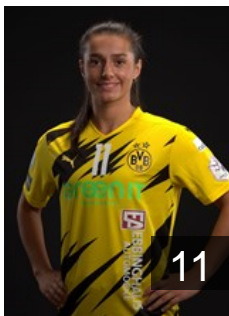

CLUB COMPETITIONS - DELEGATION LIST

DELO EHF Champions League 2020/21

 GER BV Borussia Dortmund - Players

 NOR

Abdulla Tina

Position: Right Wing
Place of birth: Skopje
Date of birth: 20.09.1997
Height: 165 cm

 NED

Amega Delaila

Position: Centre Back
Place of birth: Heerhugowaard
Date of birth: 21.09.1997
Height: 170 cm

 GER

Bleckmann Dana

Position: Left Back
Place of birth: Kempen
Date of birth: 09.05.2001
Height: -