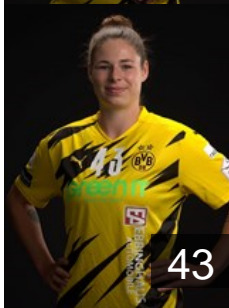

 NED

Dulfer Kelly

Position: Left Back
Place of birth: Schiedam
Date of birth: 21.03.1994
Height: 186 cm

 NED

Freriks Merel

Position: Line Player
Place of birth: Hoofddorp
Date of birth: 06.01.1998
Height: 175 cm

 GER

Grijseels Alina

Position: Centre Back
Place of birth: Wesel
Date of birth: 12.04.1996
Height: 174 cm

 ESP

Gutiérrez Bermejo Jennifer

Position: Left Wing
Place of birth: Horgen
Date of birth: 20.02.1995
Height: 169 cm

 GER

Roch Isabell

Position: Goalkeeper
Place of birth: Erlenbach/Main
Date of birth: 26.07.1990
Height: 175 cm

 GER

Rode Jennifer

Position: Right Back
Place of birth: Berlin
Date of birth: 03.08.1995
Height: 177 cm

 NED

Smits Inger

Position: Left Back
Place of birth: Geleen
Date of birth: 17.09.1994
Height: 179 cm

CLUB COMPETITIONS - DELEGATION LIST

DELO EHF Champions League 2020/21

 GER BV Borussia Dortmund - Players