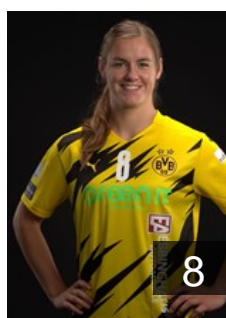

NED
van Zijl Tessa
Position: Right Back
Place of birth: 's-Gravenhage
Date of birth: 05.04.1996
Height: 173 cm