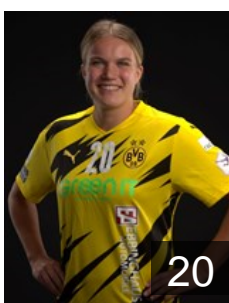

 NED

Amega Delaila

Position: Centre Back
Place of birth: Heerhugowaard
Date of birth: 21.09.1997
Height: 170 cm

 GER

Bleckmann Dana

Position: Left Back
Place of birth: Kempen
Date of birth: 09.05.2001
Height: -

 SWE

Danielsson Clara Monti

Position: Line Player
Place of birth: Uppåkra
Date of birth: 30.01.1992
Height: 176 cm

 NED

Duijndam Rinka

Position: Goalkeeper
Place of birth: Wieringen
Date of birth: 06.08.1997
Height: 178 cm

 NED

Dulfer Kelly

Position: Left Back
Place of birth: Schiedam
Date of birth: 21.03.1994
Height: 186 cm

 NED

Freriks Merel

Position: Line Player
Place of birth: Hoofddorp
Date of birth: 06.01.1998
Height: 175 cm