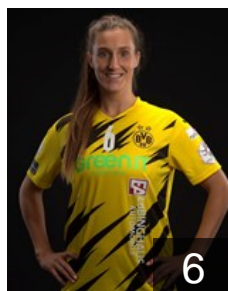

CLUB COMPETITIONS - DELEGATION LIST

DELO EHF Champions League 2020/21

 GER BV Borussia Dortmund - Players

 NOR

Abdulla Tina

Position: Right Wing
Place of birth: Skopje
Date of birth: 20.09.1997
Height: 165 cm

 NED

Amega Delaila

Position: Centre Back
Place of birth: Heerhugowaard
Date of birth: 21.09.1997
Height: 170 cm

 GER

Bleckmann Dana

Position: Left Back
Place of birth: Kempen
Date of birth: 09.05.2001
Height: -

 SWE

Danielsson Clara Monti

Position: Line Player
Place of birth: Uppåkra
Date of birth: 30.01.1992
Height: 176 cm

 NED

Duijndam Rinka

Position: Goalkeeper
Place of birth: Wieringen
Date of birth: 06.08.1997
Height: 178 cm