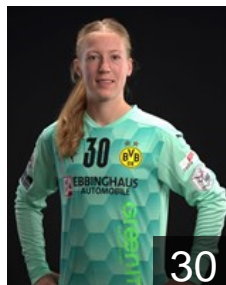

NED
Ten Holte Yara
Position: Goalkeeper
Place of birth: Amsterdam
Date of birth: 23.11.1999
Height: 175 cm

NED
Van der Heijden Laura
Position: Right Back
Place of birth: Amersfoort
Date of birth: 27.06.1990
Height: 173 cm

27