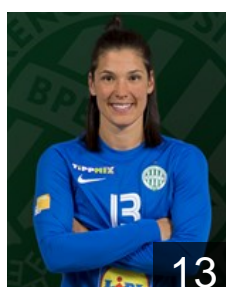

Position: Goalkeeper
Place of birth: Vac
Date of birth: 22.09.1994
Height: 187 cm

 GER

Bölk Emily

Position: Left Back
Place of birth: Buxtehude
Date of birth: 26.04.1998
Height: 182 cm

 HUN

Csiszár - Szekeres Klára

Position: Back
Place of birth: Békéscsaba
Date of birth: 01.12.1987
Height: 186 cm

 HUN

Ferenczy Diana Dora

Position: Right Back
Place of birth: Budapest
Date of birth: 07.04.2002
Height: 181 cm

 HUN

Hadfi Gréta

Position: Goalkeeper
Place of birth: Salgótarján
Date of birth: 28.09.2001
Height: 174 cm

 HUN

Háfra Noémi

Position: Left Back
Place of birth: Cegléd
Date of birth: 05.10.1998
Height: 179 cm

 HUN

Janurik Kinga