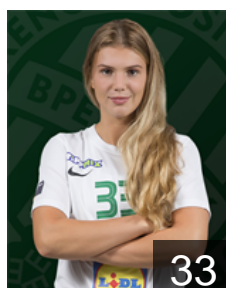

 HUN

Schatzl Nadine

Position: Left Wing
Place of birth: München
Date of birth: 19.11.1993
Height: 173 cm

 GER

Stolle Alicia

Position: Right Back
Place of birth: Ahlen
Date of birth: 17.06.1996
Height: 182 cm

 HUN

Szucsánszki Zita

Position: Centre Back
Place of birth: Budapest
Date of birth: 22.05.1987
Height: 172 cm

 HUN

Tóth Nikolett

Position: Centre Back
Place of birth: Budapest
Date of birth: 13.07.2001
Height: 175 cm