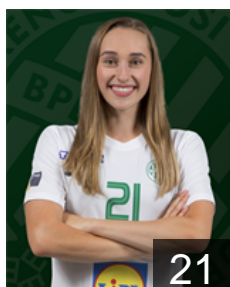

Position: Right Wing
Place of birth: Mezőtúr
Date of birth: 12.11.1994
Height: -

 HUN

Kovacsics Anikó

Position: Centre Back
Place of birth: Nagyatád
Date of birth: 29.08.1991
Height: 170 cm

 HUN

Kovalcsik Jazmin

Position: Line Player
Place of birth: Budapest
Date of birth: 02.02.2002
Height: -

 NED

Malestein Antje Angela

Position: Right Wing
Place of birth: Spankenburg
Date of birth: 31.01.1993
Height: 174 cm

 HUN