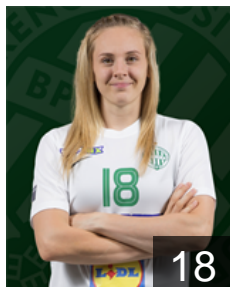

Position: Back
Place of birth: Békéscsaba
Date of birth: 01.12.1987
Height: 186 cm

 HUN

Ferenczy Diana Dora

Position: Right Back
Place of birth: Budapest
Date of birth: 07.04.2002
Height: 181 cm

 HUN

Hadfi Gréta

Position: Goalkeeper
Place of birth: Salgótarján
Date of birth: 28.09.2001
Height: 174 cm

 HUN

Háfra Noémi

Position: Left Back
Place of birth: Cegléd
Date of birth: 05.10.1998
Height: 179 cm

 HUN

Janurik Kinga

Position: Goalkeeper
Place of birth: Budapest
Date of birth: 06.11.1991
Height: 178 cm

 HUN

Kisfaludy Anett

Position: Line Player
Place of birth: Kapuvár
Date of birth: 31.08.1990
Height: 183 cm

 HUN

Klujber Katrin Gitta

Position: Right Back
Place of birth: Dunaújváros
Date of birth: 21.04.1999
Height: 170 cm

CLUB COMPETITIONS - DELEGATION LIST

DELO EHF Champions League 2020/21

 HUN FTC-Rail Cargo Hungaria - Players

 HUN

Kovács Anett