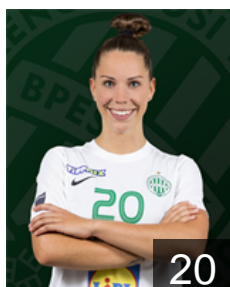

CLUB COMPETITIONS - DELEGATION LIST

DELO EHF Champions League 2020/21

 HUN *FTC-Rail Cargo Hungaria - Players*

 HUN

Ballai Borbala

Position: Centre Back
Place of birth: Budapest
Date of birth: 22.01.2003
Height: 170 cm

 HUN

Banfai Virag

Position: Left Back
Place of birth: Pécs
Date of birth: 23.08.2003
Height: -

 GER

Behnke Julia

Position: Line Player
Place of birth: Mannheim
Date of birth: 28.03.1993
Height: 180 cm

 HUN

Bíró Blanka

Position: Goalkeeper
Place of birth: Vac
Date of birth: 22.09.1994
Height: 187 cm

 GER

Bölk Emily

Position: Left Back
Place of birth: Buxtehude
Date of birth: 26.04.1998
Height: 182 cm

 HUN

Csiszár - Szekeres Klára

Position: Back
Place of birth: Békéscsaba
Date of birth: 01.12.1987
Height: 186 cm

 HUN

Ferenczy Diana Dora

Position: Right Back
Place of birth: Budapest
Date of birth: 07.04.2002
Height: 181 cm

 HUN

Hadfi Gréta