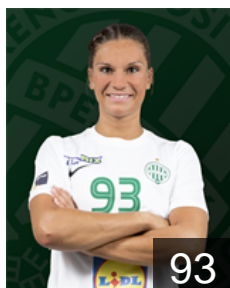

CLUB COMPETITIONS - DELEGATION LIST

DELO EHF Champions League 2020/21

 HUN *FTC-Rail Cargo Hungaria - Players*

 HUN

Ballai Borbala

Position: Centre Back
Place of birth: Budapest
Date of birth: 22.01.2003
Height: 170 cm

 HUN

Banfai Virag

Position: Left Back
Place of birth: Pécs
Date of birth: 23.08.2003
Height: -

 GER

Behnke Julia

Position: Line Player
Place of birth: Mannheim
Date of birth: 28.03.1993
Height: 180 cm

 HUN

Bíró Blanka

Position: Goalkeeper
Place of birth: Vac
Date of birth: 22.09.1994
Height: 187 cm

 GER

Bölk Emily

Position: Left Back
Place of birth: Buxtehude
Date of birth: 26.04.1998
Height: 182 cm

 HUN

Csiszár - Szekeres Klára