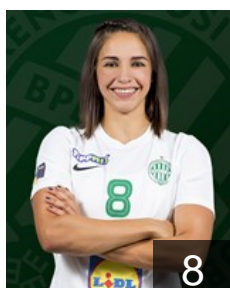

 HUN

Schatzl Nadine

Position: Left Wing
Place of birth: München
Date of birth: 19.11.1993
Height: 173 cm

 GER

Stolle Alicia

Position: Right Back
Place of birth: Ahlen
Date of birth: 17.06.1996
Height: 182 cm

 HUN

Szucsánszki Zita

Position: Centre Back
Place of birth: Budapest
Date of birth: 22.05.1987
Height: 172 cm

 HUN

Tóth Nikolett

Position: Centre Back
Place of birth: Budapest
Date of birth: 13.07.2001
Height: 175 cm