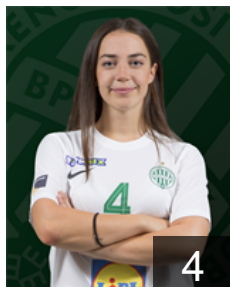

CLUB COMPETITIONS - DELEGATION LIST

DELO EHF Champions League 2020/21

 HUN *FTC-Rail Cargo Hungaria - Players*

 HUN

Ballai Borbala

Position: Centre Back
Place of birth: Budapest
Date of birth: 22.01.2003
Height: 170 cm

 HUN

Banfai Virag

Position: Left Back
Place of birth: Pécs
Date of birth: 23.08.2003
Height: -

 GER

Behnke Julia

Position: Line Player
Place of birth: Mannheim
Date of birth: 28.03.1993
Height: 180 cm

 HUN

Bíró Blanka

Position: Goalkeeper
Place of birth: Vac
Date of birth: 22.09.1994
Height: 187 cm

 GER

Bölk Emily

Position: Left Back
Place of birth: Buxtehude
Date of birth: 26.04.1998
Height: 182 cm

 HUN

Csiszár - Szekeres Klára

Position: Back
Place of birth: Békéscsaba
Date of birth: 01.12.1987
Height: 186 cm

 HUN

Ferenczy Diana Dora

Position: Right Back
Place of birth: Budapest
Date of birth: 07.04.2002
Height: 181 cm

 HUN

Hadfi Gréta