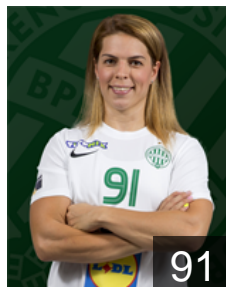

Position: Goalkeeper
Place of birth: Budapest
Date of birth: 06.11.1991
Height: 178 cm

 HUN

Kisfaludy Anett

Position: Line Player
Place of birth: Kapuvár
Date of birth: 31.08.1990
Height: 183 cm

 HUN

Klujber Katrin Gitta

Position: Right Back
Place of birth: Dunaújváros
Date of birth: 21.04.1999
Height: 170 cm

CLUB COMPETITIONS - DELEGATION LIST

DELO EHF Champions League 2020/21

 HUN FTC-Rail Cargo Hungaria - Players

 HUN

Kovács Anett

Position: Right Wing
Place of birth: Mezőtúr
Date of birth: 12.11.1994
Height: -

 HUN

Kovacsics Anikó

Position: Centre Back
Place of birth: Nagyatád
Date of birth: 29.08.1991
Height: 170 cm

 HUN

Kovalcsik Jazmin

Position: Line Player
Place of birth: Budapest
Date of birth: 02.02.2002
Height: -

 NED

Malestein Antje Angela

Position: Right Wing
Place of birth: Spankenburg
Date of birth: 31.01.1993
Height: 174 cm

 HUN