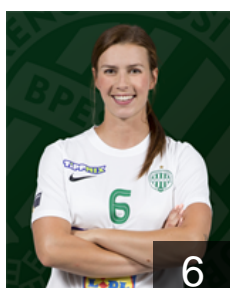

Position: Line Player
Place of birth: Budapest
Date of birth: 02.02.2002
Height: -

 NED

Malestein Antje Angela

Position: Right Wing
Place of birth: Spankenburg
Date of birth: 31.01.1993
Height: 174 cm

 HUN

Márton Gréta

Position: Left Wing
Place of birth: Mohács
Date of birth: 03.10.1999
Height: 173 cm

 HUN

Pásztor Noémi

Position: Line Player
Place of birth: Szombathely
Date of birth: 02.04.1999
Height: 180 cm

 HUN

Schatzl Nadine

Position: Left Wing
Place of birth: München
Date of birth: 19.11.1993
Height: 173 cm

 GER

Stolle Alicia

Position: Right Back
Place of birth: Ahlen
Date of birth: 17.06.1996
Height: 182 cm