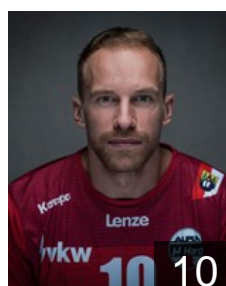

SLO

Poklar Tine

Position: Centre Back
Place of birth: Koper
Date of birth: 05.10.1990
Height: 190 cm
Weight: 93 kg

10 10