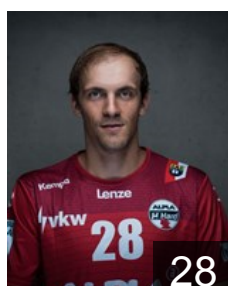

AUT

Zeiner Gerald

Position: Centre Back
Place of birth: Krems/Donau
Date of birth: 28.06.1988
Height: 190 cm
Weight: 90 kg