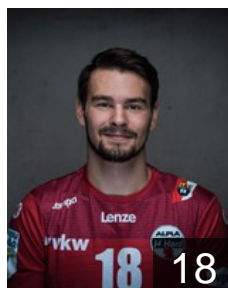

5

 SLO

Poklar Tine

Position: Centre Back
Place of birth: Koper
Date of birth: 05.10.1990
Height: 190 cm
Weight: 93 kg

10 10

CLUB COMPETITIONS - DELEGATION LIST

Men's European Cup - EHF Cup 2019/20

 AUT *Alpa HC Hard - Players*

 AUT

Raschle Luca

Position: Left Wing
Place of birth: St. Gallen
Date of birth: 06.11.1990
Height: 175 cm
Weight: 75 kg

 AUT

Schmid Dominik

Position: Left Back
Place of birth: Bregenz
Date of birth: 07.09.1989
Height: 193 cm
Weight: 90 kg

 AUT

Schmid Manuel

Position: Centre Back
Place of birth: Bregenz
Date of birth: 05.11.1993
Height: 188 cm
Weight: 90 kg

 AUT

Schwärzler Paul

Position: Right Wing
Place of birth: Hohenems
Date of birth: 07.05.2000
Height: 187 cm
Weight: 80 kg