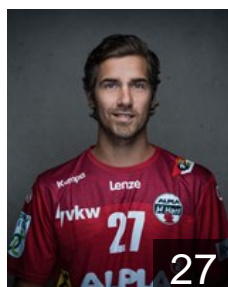

 AUT

Schmid Manuel

Position: Centre Back
Place of birth: Bregenz
Date of birth: 05.11.1993
Height: 188 cm
Weight: 90 kg

 AUT

Schwärzler Paul

Position: Right Wing
Place of birth: Hohenems
Date of birth: 07.05.2000
Height: 187 cm
Weight: 80 kg

 AUT

Schweighofer Lukas

Position: Line Player
Place of birth: Graz
Date of birth: 29.12.1992
Height: 192 cm
Weight: 108 kg

 AUT

Weber Thomas

Position: Left Wing
Place of birth: Bregenz
Date of birth: 07.06.1987
Height: 180 cm
Weight: 76 kg