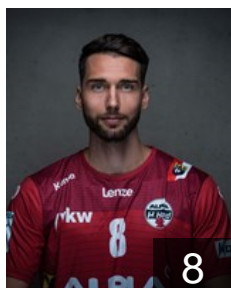

 AUT

Raschle Luca

Position: Left Wing
Place of birth: St. Gallen
Date of birth: 06.11.1990
Height: 175 cm
Weight: 75 kg

 AUT

Schmid Dominik

Position: Left Back
Place of birth: Bregenz
Date of birth: 07.09.1989
Height: 193 cm
Weight: 90 kg