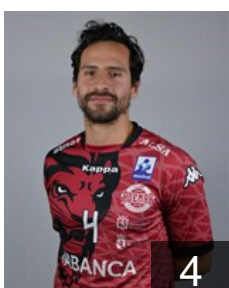

## Fernández Alonso David

Position: Right Back  
Place of birth: Valladolid  
Date of birth: 14.04.1996  
Height: 196 cm  
Weight: 90 kg

 ESP

## Fernandez Fernandez Jaime

Position: Left Wing  
Place of birth: León  
Date of birth: 27.01.1997  
Height: 176 cm  
Weight: 72 kg

 ESP

## Fernandez Sanchez J.

Position: Left Back  
Place of birth: Ciudad Real  
Date of birth: 18.02.1993  
Height: 193 cm  
Weight: 103 kg

 GER