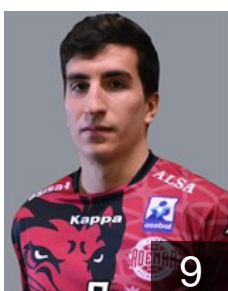

ESP

Martínez Camí García Pedro

Position: Centre Back
Place of birth: Buenos Aires
Date of birth: 20.12.1999
Height: 187 cm
Weight: 85 kg