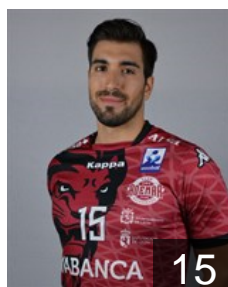

## Casqueiro Lopez Adrian

Position: Left Wing  
Place of birth: León  
Date of birth: 18.05.2000  
Height: 190 cm  
Weight: 79 kg

 ESP

## Fernández Alonso David

Position: Right Back  
Place of birth: Valladolid  
Date of birth: 14.04.1996  
Height: 196 cm  
Weight: 90 kg

 ESP

## Fernandez Fernandez Jaime

Position: Left Wing  
Place of birth: León  
Date of birth: 27.01.1997  
Height: 176 cm  
Weight: 72 kg

 ESP