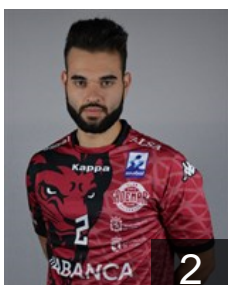

CLUB COMPETITIONS - DELEGATION LIST

Men's European Cup - EHF Cup 2019/20

ESP Abanca Ademar Leon - Players

ESP

Marchan Criado Ruben

Position: Line Player
Place of birth: Manzanares
Date of birth: 20.09.1994
Height: 202 cm
Weight: 110 kg