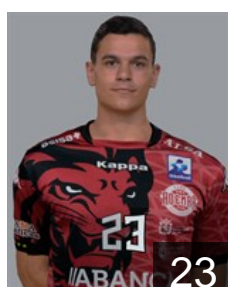

ESP

Lodos Garcia Alex

Position: Left Back
Place of birth: León
Date of birth: 26.06.2002
Height: 185 cm
Weight: 85 kg