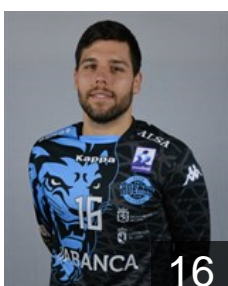

CRO

Slavic Dino

Position: Goalkeeper
Place of birth: Rijeka
Date of birth: 04.12.1992
Height: 185 cm
Weight: 113 kg