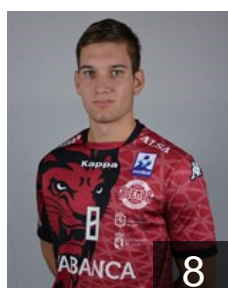

## Lodos Garcia Alex

Position: Left Back  
Place of birth: León  
Date of birth: 26.06.2002  
Height: 185 cm  
Weight: 85 kg

 ESP

## Lopez Alvarez Mario

Position: Right Wing  
Place of birth: León  
Date of birth: 19.09.1994  
Height: 180 cm  
Weight: 72 kg

 CRO