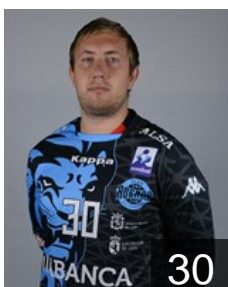

BLR

Patotsky Dzmitry

Position: Goalkeeper
Place of birth: Baranovichi
Date of birth: 03.10.1992
Height: 195 cm
Weight: 107 kg