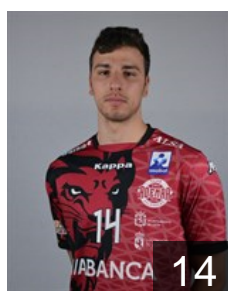

## Carou Marcel Gonzalo Matias

Position: Line Player  
Place of birth: Buenos Aires  
Date of birth: 15.08.1979  
Height: 198 cm  
Weight: 98 kg

 ESP

## Carrillo Gutierrez Jose Mario

Position: Left Wing  
Place of birth: Leòn  
Date of birth: 18.12.1990  
Height: 180 cm  
Weight: 75 kg

 ESP

## Casqueiro Lopez Adrian

Position: Left Wing  
Place of birth: León  
Date of birth: 18.05.2000  
Height: 190 cm  
Weight: 79 kg

 ESP

## Fernández Alonso David

Position: Right Back  
Place of birth: Valladolid  
Date of birth: 14.04.1996  
Height: 196 cm  
Weight: 90 kg

 ESP