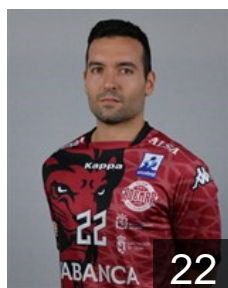

## Carou Marcel Gonzalo Matias

Position: Line Player  
Place of birth: Buenos Aires  
Date of birth: 15.08.1979  
Height: 198 cm  
Weight: 98 kg

 ESP