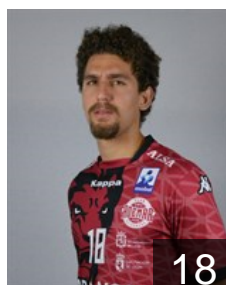

## Marchan Criado Ruben

Position: Line Player  
Place of birth: Manzanares  
Date of birth: 20.09.1994  
Height: 202 cm  
Weight: 110 kg

 **BRA**