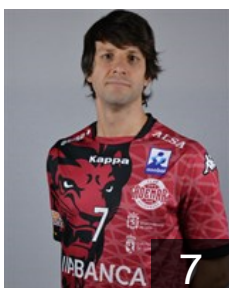

CLUB COMPETITIONS - DELEGATION LIST

Men's European Cup - EHF Cup 2019/20

ESP Abanca Ademar Leon - Players

ESP

Carou Marcel Gonzalo Matias

Position: Line Player
Place of birth: Buenos Aires
Date of birth: 15.08.1979
Height: 198 cm
Weight: 98 kg