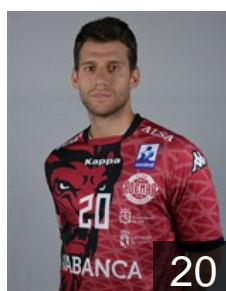

SRB

Mosaic Ivan

Position: Left Back
Place of birth: Kragujevac
Date of birth: 23.12.1994
Height: 194 cm
Weight: 95 kg