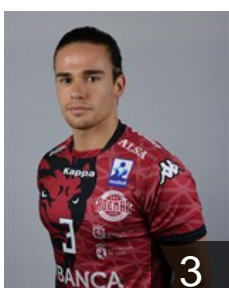

ESP

Lopez Alvarez Mario

Position: Right Wing
Place of birth: León
Date of birth: 19.09.1994
Height: 180 cm
Weight: 72 kg