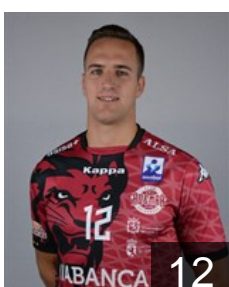

## Feuchtmann Perez Erwin Jan

Position: Left Back  
Place of birth: Punta Arenas  
Date of birth: 02.05.1990  
Height: 195 cm  
Weight: 96 kg

 ESP

## Honrado Cristobalena C.

Position: Goalkeeper  
Place of birth: Madrid  
Date of birth: 02.12.2003  
Height: 195 cm  
Weight: 80 kg

 USA