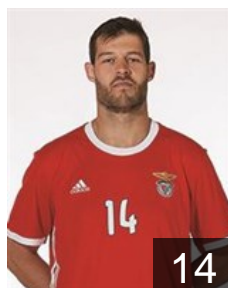

POR

Pais Joao

Position: Left Wing
Place of birth: Lisboa
Date of birth: 23.06.1988
Height: 185 cm
Weight: 80 kg

POR

Pereira Francisco

Position: Centre Back
Place of birth: Lamego
Date of birth: 26.03.1999
Height: 191 cm
Weight: 101 kg

POR

Pereira Nuno

Position: Left Back
Place of birth: Aveiro
Date of birth: 22.03.1987
Height: 193 cm
Weight: 93 kg

POR

Pesqueira Ricardo

Position: Line Player
Place of birth: PORTO
Date of birth: 27.12.1991
Height: 199 cm
Weight: 110 kg