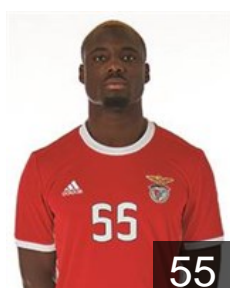

 POR

Marques Pedro

Position: Centre Back
Place of birth: AVEIRO
Date of birth: 25.05.1990
Height: 180 cm
Weight: 80 kg

 POR

Martins Carlos

Position: Right Wing
Place of birth: MOIMENTA DA
Date of birth: 14.06.1994
Height: 178 cm
Weight: 79 kg

 ESP

Molina Cosano Carlos

Position: Left Back
Place of birth: Barcelona
Date of birth: 31.05.1991
Height: 201 cm
Weight: 104 kg

 POR

Moreira Belone

Position: Right Back
Place of birth: Lisboa
Date of birth: 01.06.1990
Height: 180 cm
Weight: 80 kg

 POR

Moreno Paulo

Position: Line Player
Place of birth: Lisboa
Date of birth: 08.05.1992
Height: 198 cm
Weight: 112 kg

 POR

Neves Daniel

Position: Left Back
Place of birth: Lisboa
Date of birth: 10.02.2001
Height: 188 cm
Weight: 86 kg