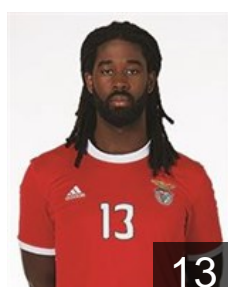

 POR

Marques Pedro

Position: Centre Back
Place of birth: AVEIRO
Date of birth: 25.05.1990
Height: 180 cm
Weight: 80 kg

 POR

Martins Carlos

Position: Right Wing
Place of birth: MOIMENTA DA
Date of birth: 14.06.1994
Height: 178 cm
Weight: 79 kg

 ESP

Molina Cosano Carlos

Position: Left Back
Place of birth: Barcelona
Date of birth: 31.05.1991
Height: 201 cm
Weight: 104 kg

 POR

Moreira Belone

Position: Right Back
Place of birth: Lisboa
Date of birth: 01.06.1990
Height: 180 cm
Weight: 80 kg

 POR

Moreno Paulo

Position: Line Player
Place of birth: Lisboa
Date of birth: 08.05.1992
Height: 198 cm
Weight: 112 kg

 POR

Neves Daniel

Position: Left Back
Place of birth: Lisboa
Date of birth: 10.02.2001
Height: 188 cm
Weight: 86 kg