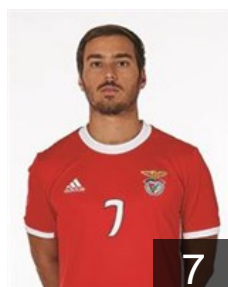

 POR

Capdeville Gustavo

Position: Goalkeeper
Place of birth: Lisboa
Date of birth: 31.08.1997
Height: 190 cm
Weight: 88 kg

 POR

Carvalho Davide

Position: Right Wing
Place of birth: Lisboa
Date of birth: 05.08.1994
Height: 180 cm
Weight: 82 kg

 SRB

Djordjic Petar

Position: Left Back
Place of birth: Sabac
Date of birth: 17.09.1990
Height: 197 cm
Weight: 102 kg

 POR

Espinha Ferreira Miguel

Position: Goalkeeper
Place of birth: Lisboa
Date of birth: 20.07.1993
Height: 190 cm
Weight: 86 kg

 POR

Marques Pedro

Position: Centre Back
Place of birth: AVEIRO
Date of birth: 25.05.1990
Height: 180 cm
Weight: 80 kg

 POR

Martins Carlos

Position: Right Wing
Place of birth: MOIMENTA DA
Date of birth: 14.06.1994
Height: 178 cm
Weight: 79 kg

 ESP

Molina Cosano Carlos

Position: Left Back
Place of birth: Barcelona
Date of birth: 31.05.1991
Height: 201 cm
Weight: 104 kg

 POR

Moreira Belone

Position: Right Back
Place of birth: Lisboa
Date of birth: 01.06.1990
Height: 180 cm
Weight: 80 kg