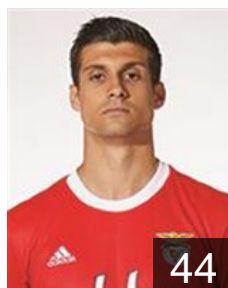

 POR

Capdeville Gustavo

Position: Goalkeeper
Place of birth: Lisboa
Date of birth: 31.08.1997
Height: 190 cm
Weight: 88 kg

 POR

Carvalho Davide

Position: Right Wing
Place of birth: Lisboa
Date of birth: 05.08.1994
Height: 180 cm
Weight: 82 kg

 SRB

Djordjic Petar

Position: Left Back
Place of birth: Sabac
Date of birth: 17.09.1990
Height: 197 cm
Weight: 102 kg

 POR

Espinha Ferreira Miguel

Position: Goalkeeper
Place of birth: Lisboa
Date of birth: 20.07.1993
Height: 190 cm
Weight: 86 kg