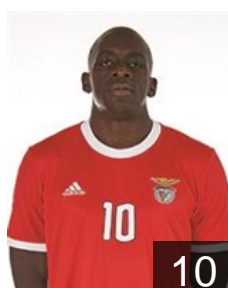

 ESP

Molina Cosano Carlos

Position: Left Back
Place of birth: Barcelona
Date of birth: 31.05.1991
Height: 201 cm
Weight: 104 kg

 POR

Moreira Belone

Position: Right Back
Place of birth: Lisboa
Date of birth: 01.06.1990
Height: 180 cm
Weight: 80 kg

 POR

Moreno Paulo

Position: Line Player
Place of birth: Lisboa
Date of birth: 08.05.1992
Height: 198 cm
Weight: 112 kg

 POR

Neves Daniel

Position: Left Back
Place of birth: Lisboa
Date of birth: 10.02.2001
Height: 188 cm
Weight: 86 kg

 FRA

Nyokas Alix Kevynn

Position: Right Back
Place of birth: Montfermeil
Date of birth: 28.06.1986
Height: 190 cm
Weight: 90 kg

CLUB COMPETITIONS - DELEGATION LIST

Men's European Cup - EHF Cup 2019/20

POR Sport Lisboa e Benfica - Players

POR

Pais Joao

Position: Left Wing
Place of birth: Lisboa
Date of birth: 23.06.1988
Height: 185 cm
Weight: 80 kg

POR

Pereira Francisco

Position: Centre Back
Place of birth: Lamego
Date of birth: 26.03.1999
Height: 191 cm
Weight: 101 kg