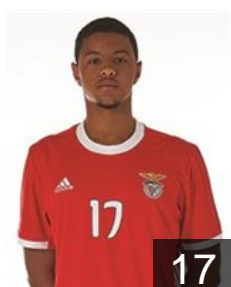

POR

Pais Joao

Position: Left Wing
Place of birth: Lisboa
Date of birth: 23.06.1988
Height: 185 cm
Weight: 80 kg

POR

Pereira Francisco

Position: Centre Back
Place of birth: Lamego
Date of birth: 26.03.1999
Height: 191 cm
Weight: 101 kg

POR

Pereira Nuno

Position: Left Back
Place of birth: Aveiro
Date of birth: 22.03.1987
Height: 193 cm
Weight: 93 kg

POR

Pesqueira Ricardo

Position: Line Player
Place of birth: PORTO
Date of birth: 27.12.1991
Height: 199 cm
Weight: 110 kg

POR

Tavares Guilherme

Position: Right Back
Place of birth: Madeira
Date of birth: 27.03.2002
Height: 194 cm
Weight: 90 kg

DEN

Toft Hansen Rene

Position: Line Player
Place of birth: Skive
Date of birth: 01.11.1984
Height: 200 cm
Weight: 105 kg

Left Club

ANG

Diogo Hebo Rome Antonio

Position: Centre Back
Place of birth: Luanda
Date of birth: 11.04.1992
Height: 192 cm
Weight: 92 kg
late entry on 01.10.2019

5

MKD

Ristovski Borko

Position: Goalkeeper
Place of birth: Skopje
Date of birth: 02.11.1982
Height: 190 cm
Weight: 115 kg
Left Club on 01.03.2020