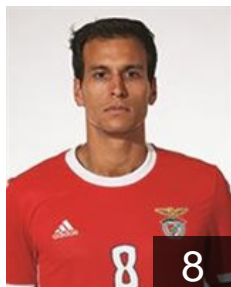

 POR

Moreno Paulo

Position: Line Player
Place of birth: Lisboa
Date of birth: 08.05.1992
Height: 198 cm
Weight: 112 kg

 POR

Neves Daniel

Position: Left Back
Place of birth: Lisboa
Date of birth: 10.02.2001
Height: 188 cm
Weight: 86 kg

 FRA

Nyokas Alix Kevynn

Position: Right Back
Place of birth: Montfermeil
Date of birth: 28.06.1986
Height: 190 cm
Weight: 90 kg

CLUB COMPETITIONS - DELEGATION LIST

Men's European Cup - EHF Cup 2019/20

POR Sport Lisboa e Benfica - Players

POR

Pais Joao

Position: Left Wing
Place of birth: Lisboa
Date of birth: 23.06.1988
Height: 185 cm
Weight: 80 kg

POR

Pereira Francisco

Position: Centre Back
Place of birth: Lamego
Date of birth: 26.03.1999
Height: 191 cm
Weight: 101 kg

POR

Pereira Nuno

Position: Left Back
Place of birth: Aveiro
Date of birth: 22.03.1987
Height: 193 cm
Weight: 93 kg

POR

Pesqueira Ricardo

Position: Line Player
Place of birth: PORTO
Date of birth: 27.12.1991
Height: 199 cm
Weight: 110 kg