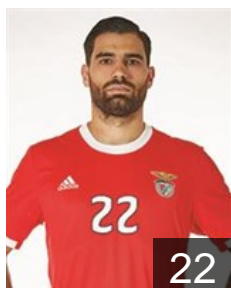

 FRA

Nyokas Alix Kevynn

Position: Right Back
Place of birth: Montfermeil
Date of birth: 28.06.1986
Height: 190 cm
Weight: 90 kg

CLUB COMPETITIONS - DELEGATION LIST

Men's European Cup - EHF Cup 2019/20

POR Sport Lisboa e Benfica - Players

POR

Pais Joao

Position: Left Wing
Place of birth: Lisboa
Date of birth: 23.06.1988
Height: 185 cm
Weight: 80 kg

POR

Pereira Francisco

Position: Centre Back
Place of birth: Lamego
Date of birth: 26.03.1999
Height: 191 cm
Weight: 101 kg

POR

Pereira Nuno

Position: Left Back
Place of birth: Aveiro
Date of birth: 22.03.1987
Height: 193 cm
Weight: 93 kg

POR

Pesqueira Ricardo

Position: Line Player
Place of birth: PORTO
Date of birth: 27.12.1991
Height: 199 cm
Weight: 110 kg