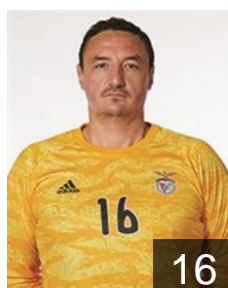

POR

Pereira Nuno

Position: Left Back
Place of birth: Aveiro
Date of birth: 22.03.1987
Height: 193 cm
Weight: 93 kg

POR

Pesqueira Ricardo

Position: Line Player
Place of birth: PORTO
Date of birth: 27.12.1991
Height: 199 cm
Weight: 110 kg

POR

Tavares Guilherme

Position: Right Back
Place of birth: Madeira
Date of birth: 27.03.2002
Height: 194 cm
Weight: 90 kg

DEN

Toft Hansen Rene

Position: Line Player
Place of birth: Skive
Date of birth: 01.11.1984
Height: 200 cm
Weight: 105 kg

Left Club

ANG

Diogo Hebo Rome Antonio

Position: Centre Back
Place of birth: Luanda
Date of birth: 11.04.1992
Height: 192 cm
Weight: 92 kg
late entry on 01.10.2019

5

MKD

Ristovski Borko

Position: Goalkeeper
Place of birth: Skopje
Date of birth: 02.11.1982
Height: 190 cm
Weight: 115 kg
Left Club on 01.03.2020