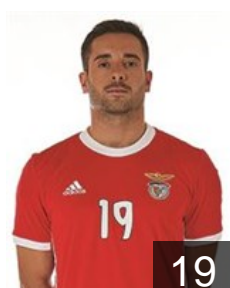

 POR

Capdeville Gustavo

Position: Goalkeeper
Place of birth: Lisboa
Date of birth: 31.08.1997
Height: 190 cm
Weight: 88 kg

 POR

Carvalho Davide

Position: Right Wing
Place of birth: Lisboa
Date of birth: 05.08.1994
Height: 180 cm
Weight: 82 kg

 SRB

Djordjic Petar

Position: Left Back
Place of birth: Sabac
Date of birth: 17.09.1990
Height: 197 cm
Weight: 102 kg

 POR

Espinha Ferreira Miguel

Position: Goalkeeper
Place of birth: Lisboa
Date of birth: 20.07.1993
Height: 190 cm
Weight: 86 kg

 POR

Marques Pedro

Position: Centre Back
Place of birth: AVEIRO
Date of birth: 25.05.1990
Height: 180 cm
Weight: 80 kg

 POR

Martins Carlos

Position: Right Wing
Place of birth: MOIMENTA DA
Date of birth: 14.06.1994
Height: 178 cm
Weight: 79 kg

 ESP

Molina Cosano Carlos

Position: Left Back
Place of birth: Barcelona
Date of birth: 31.05.1991
Height: 201 cm
Weight: 104 kg

 POR

Moreira Belone

Position: Right Back
Place of birth: Lisboa
Date of birth: 01.06.1990
Height: 180 cm
Weight: 80 kg