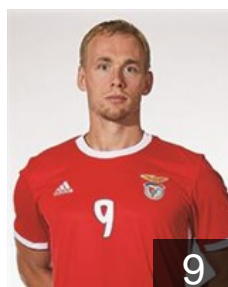

POR

Pais Joao

Position: Left Wing
Place of birth: Lisboa
Date of birth: 23.06.1988
Height: 185 cm
Weight: 80 kg

POR

Pereira Francisco

Position: Centre Back
Place of birth: Lamego
Date of birth: 26.03.1999
Height: 191 cm
Weight: 101 kg

POR

Pereira Nuno

Position: Left Back
Place of birth: Aveiro
Date of birth: 22.03.1987
Height: 193 cm
Weight: 93 kg

POR

Pesqueira Ricardo

Position: Line Player
Place of birth: PORTO
Date of birth: 27.12.1991
Height: 199 cm
Weight: 110 kg

POR

Tavares Guilherme

Position: Right Back
Place of birth: Madeira
Date of birth: 27.03.2002
Height: 194 cm
Weight: 90 kg

DEN

Toft Hansen Rene

Position: Line Player
Place of birth: Skive
Date of birth: 01.11.1984
Height: 200 cm
Weight: 105 kg