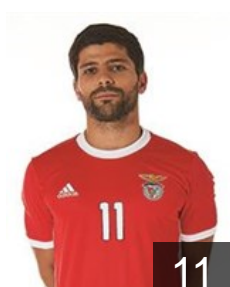

 SRB

Djordjic Petar

Position: Left Back
Place of birth: Sabac
Date of birth: 17.09.1990
Height: 197 cm
Weight: 102 kg

 POR

Espinha Ferreira Miguel

Position: Goalkeeper
Place of birth: Lisboa
Date of birth: 20.07.1993
Height: 190 cm
Weight: 86 kg

 POR

Marques Pedro

Position: Centre Back
Place of birth: AVEIRO
Date of birth: 25.05.1990
Height: 180 cm
Weight: 80 kg

 POR

Martins Carlos

Position: Right Wing
Place of birth: MOIMENTA DA
Date of birth: 14.06.1994
Height: 178 cm
Weight: 79 kg

 ESP

Molina Cosano Carlos

Position: Left Back
Place of birth: Barcelona
Date of birth: 31.05.1991
Height: 201 cm
Weight: 104 kg

 POR

Moreira Belone

Position: Right Back
Place of birth: Lisboa
Date of birth: 01.06.1990
Height: 180 cm
Weight: 80 kg

 POR

Moreno Paulo

Position: Line Player
Place of birth: Lisboa
Date of birth: 08.05.1992
Height: 198 cm
Weight: 112 kg

 POR

Neves Daniel

Position: Left Back
Place of birth: Lisboa
Date of birth: 10.02.2001
Height: 188 cm
Weight: 86 kg