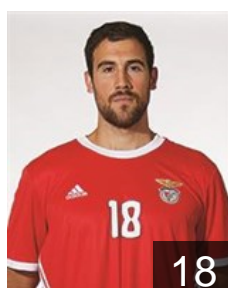

 SRB

Djordjic Petar

Position: Left Back
Place of birth: Sabac
Date of birth: 17.09.1990
Height: 197 cm
Weight: 102 kg

 POR

Espinha Ferreira Miguel

Position: Goalkeeper
Place of birth: Lisboa
Date of birth: 20.07.1993
Height: 190 cm
Weight: 86 kg

 POR

Marques Pedro

Position: Centre Back
Place of birth: AVEIRO
Date of birth: 25.05.1990
Height: 180 cm
Weight: 80 kg

 POR

Martins Carlos

Position: Right Wing
Place of birth: MOIMENTA DA
Date of birth: 14.06.1994
Height: 178 cm
Weight: 79 kg

 ESP

Molina Cosano Carlos

Position: Left Back
Place of birth: Barcelona
Date of birth: 31.05.1991
Height: 201 cm
Weight: 104 kg

 POR

Moreira Belone

Position: Right Back
Place of birth: Lisboa
Date of birth: 01.06.1990
Height: 180 cm
Weight: 80 kg

 POR

Moreno Paulo

Position: Line Player
Place of birth: Lisboa
Date of birth: 08.05.1992
Height: 198 cm
Weight: 112 kg

 POR

Neves Daniel

Position: Left Back
Place of birth: Lisboa
Date of birth: 10.02.2001
Height: 188 cm
Weight: 86 kg