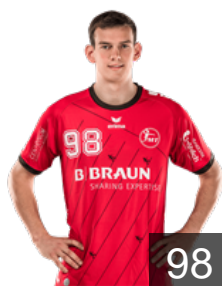

CLUB COMPETITIONS - DELEGATION LIST

Men's European Cup - EHF Cup 2019/20

 GER MT Melsungen - Players

 GER

Allendorf Michael

Position: Left Wing
Place of birth: Heppenheim
Date of birth: 16.09.1986
Height: 190 cm
Weight: 90 kg

 GER

Danner Felix

Position: Line Player
Place of birth: Freiburg im
Date of birth: 24.07.1985
Height: 198 cm
Weight: 108 kg

 GER

Eggert Glenn-Louis

Position: Goalkeeper
Place of birth:
Date of birth: 05.04.2000
Height: 200 cm
Weight: 100 kg

 GER

Gruber Jona

Position: Left Back
Place of birth: Kassel
Date of birth: 19.05.2000
Height: 192 cm
Weight: 86 kg

 GER

Häfner Kai

Position: Right Back
Place of birth: Schwäbisch
Date of birth: 10.07.1989
Height: 192 cm
Weight: 96 kg

 GER

Ignatow Dimitri

Position: Right Wing
Place of birth: Kijewka
Date of birth: 30.11.1998
Height: 174 cm
Weight: 75 kg

 GER

Kühn Julius

Position: Left Back
Place of birth: Duisburg
Date of birth: 01.04.1993
Height: 198 cm
Weight: 110 kg