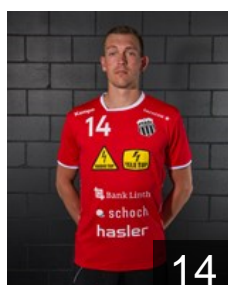

 SUI

Svajlen Michal

Position: Line Player
Place of birth: Zürich
Date of birth: 12.04.1989
Height: 196 cm
Weight: 98 kg

 SUI

Tynowski Cédrie

Position: Right Wing
Place of birth: Kloten
Date of birth: 21.09.1996
Height: 187 cm
Weight: 87 kg

 SUI

Tynowski Joël

Position: Right Wing
Place of birth: Kloten
Date of birth: 28.10.1994
Height: 181 cm
Weight: 90 kg

 SUI

Vernier Pascal André

Position: Right Back
Place of birth: Stäfa
Date of birth: 11.12.1995
Height: 191 cm
Weight: 92 kg

Left Club

 GER

Dangers Markus

Position: Line Player
Place of birth: Stuttgart
Date of birth: 10.03.1994
Height: 190 cm
Weight: 102 kg
Left Club on 10.02.2020

 SUI

Lier Marvin

Position: Left Wing
Place of birth: Zürich
Date of birth: 08.09.1992
Height: 185 cm
Weight: 83 kg
Left Club on 30.09.2019