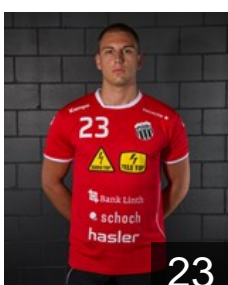

 SUI

Freivogel Stefan

Position: Line Player
Place of birth: Schwammending
Date of birth: 06.02.1990
Height: 187 cm
Weight: 82 kg

 SUI

Heer Dominik

Position: Goalkeeper
Place of birth: Winterthur
Date of birth: 28.06.2000
Height: 193 cm
Weight: 91 kg

 SUI

Heer Lukas

Position: Left Back
Place of birth: Winterthur
Date of birth: 26.06.1998
Height: 200 cm
Weight: 90 kg

 SUI

Huber Noah

Position: Goalkeeper
Place of birth: Bleienbach
Date of birth: 16.01.1996
Height: 188 cm
Weight: 98 kg

 SUI

Jud Kevin

Position: Centre Back
Place of birth: Uster
Date of birth: 04.12.1992
Height: 181 cm
Weight: 80 kg

 SUI

Murri Dimitri

Position: Line Player
Place of birth: Winterthur
Date of birth: 29.12.1997
Height: 195 cm
Weight: 91 kg