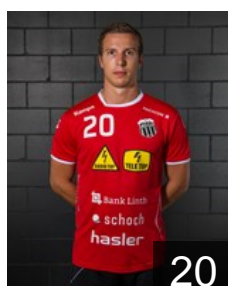

 SUI

Freivogel Stefan

Position: Line Player
Place of birth: Schwammending
Date of birth: 06.02.1990
Height: 187 cm
Weight: 82 kg

 SUI

Heer Dominik

Position: Goalkeeper
Place of birth: Winterthur
Date of birth: 28.06.2000
Height: 193 cm
Weight: 91 kg

 SUI

Heer Lukas

Position: Left Back
Place of birth: Winterthur
Date of birth: 26.06.1998
Height: 200 cm
Weight: 90 kg

 SUI

Huber Noah

Position: Goalkeeper
Place of birth: Bleienbach
Date of birth: 16.01.1996
Height: 188 cm
Weight: 98 kg