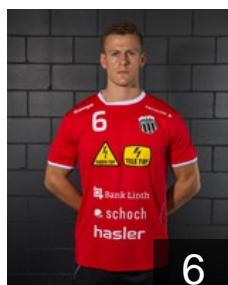

SUI

Tynowski Cédrie

Position: Right Wing
Place of birth: Kloten
Date of birth: 21.09.1996
Height: 187 cm
Weight: 87 kg