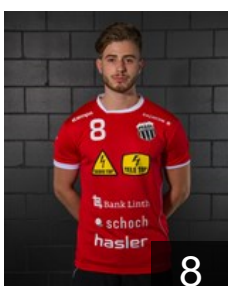

 SUI

Heer Lukas

Position: Left Back
Place of birth: Winterthur
Date of birth: 26.06.1998
Height: 200 cm
Weight: 90 kg

 SUI

Huber Noah

Position: Goalkeeper
Place of birth: Bleienbach
Date of birth: 16.01.1996
Height: 188 cm
Weight: 98 kg

 SUI

Jud Kevin

Position: Centre Back
Place of birth: Uster
Date of birth: 04.12.1992
Height: 181 cm
Weight: 80 kg

 SUI

Murri Dimitri

Position: Line Player
Place of birth: Winterthur
Date of birth: 29.12.1997
Height: 195 cm
Weight: 91 kg

 SUI

Ott Yannick

Position: Left Back
Place of birth: Winterthur
Date of birth: 04.04.1996
Height: 185 cm
Weight: 83 kg

 SUI

Pecoraro Fabrizio

Position: Left Wing
Place of birth: Hitzkirch LU
Date of birth: 25.03.1996
Height: 177 cm
Weight: 77 kg