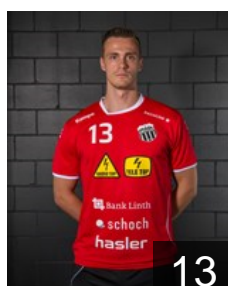

SUI

Vernier Pascal André

Position: Right Back
Place of birth: Stäfa
Date of birth: 11.12.1995
Height: 191 cm
Weight: 92 kg