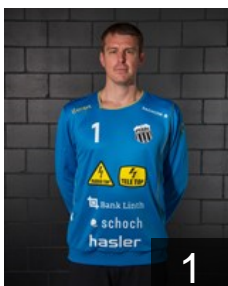

 SUI

Schelling Simon

Position: Goalkeeper
Place of birth: Zürich
Date of birth: 20.12.1994
Height: 188 cm
Weight: 88 kg

 NOR

Schönfeldt Henrik Rein

Position: Left Back
Place of birth: Winterthur
Date of birth: 08.10.1997
Height: 196 cm
Weight: 81 kg