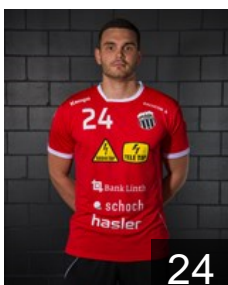

 SUI

Schelling Simon

Position: Goalkeeper
Place of birth: Zürich
Date of birth: 20.12.1994
Height: 188 cm
Weight: 88 kg

 NOR

Schönfeldt Henrik Rein

Position: Left Back
Place of birth: Winterthur
Date of birth: 08.10.1997
Height: 196 cm
Weight: 81 kg

 ARG

Schulz Matias

Position: Goalkeeper
Place of birth: Buenos Aires
Date of birth: 12.02.1982
Height: 190 cm
Weight: 88 kg

 SUI

Störchli Jannic

Position: Line Player
Place of birth: Schaffhausen
Date of birth: 19.07.1998
Height: 190 cm
Weight: 103 kg