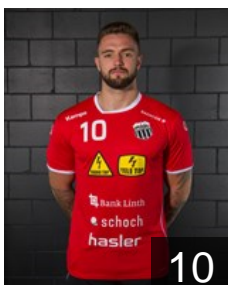

Left Club

GER

Dangers Markus

Position: Line Player
Place of birth: Stuttgart
Date of birth: 10.03.1994
Height: 190 cm
Weight: 102 kg
Left Club on 10.02.2020