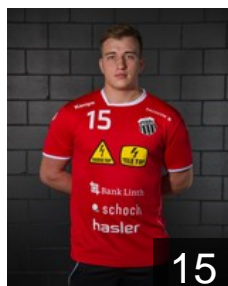

SUI

Störchli Jannic

Position: Line Player
Place of birth: Schaffhausen
Date of birth: 19.07.1998
Height: 190 cm
Weight: 103 kg