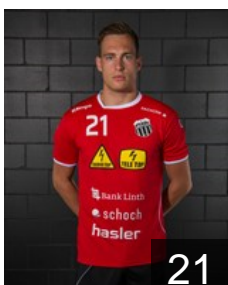

CLUB COMPETITIONS - DELEGATION LIST

Men's European Cup - EHF Cup 2019/20

 SUI Pfadi Winterthur Handball - Players

 SUI

Bräm Joël

Position: Left Wing
Place of birth: Winterthur
Date of birth: 18.10.1996
Height: 186 cm
Weight: 85 kg

 SUI

Bühler Patrice

Position: Centre Back
Place of birth: Schaffhausen
Date of birth: 19.01.1998
Height: 185 cm
Weight: 86 kg

 ISR

Cohen Adir

Position: Left Back
Place of birth: Ashdod
Date of birth: 27.10.1998
Height: 195 cm
Weight: 97 kg