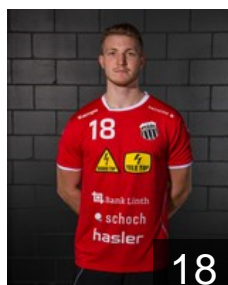

CLUB COMPETITIONS - DELEGATION LIST

Men's European Cup - EHF Cup 2019/20

 SUI Pfadi Winterthur Handball - Players

 SUI

Bräm Joël

Position: Left Wing
Place of birth: Winterthur
Date of birth: 18.10.1996
Height: 186 cm
Weight: 85 kg

 SUI

Bühler Patrice

Position: Centre Back
Place of birth: Schaffhausen
Date of birth: 19.01.1998
Height: 185 cm
Weight: 86 kg

 ISR

Cohen Adir

Position: Left Back
Place of birth: Ashdod
Date of birth: 27.10.1998
Height: 195 cm
Weight: 97 kg