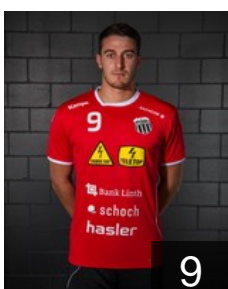

ISR

Cohen Adir

Position: Left Back
Place of birth: Ashdod
Date of birth: 27.10.1998
Height: 195 cm
Weight: 97 kg