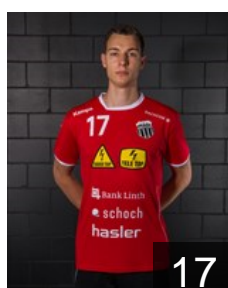

 SUI

Bühler Patrice

Position: Centre Back
Place of birth: Schaffhausen
Date of birth: 19.01.1998
Height: 185 cm
Weight: 86 kg

 ISR

Cohen Adir

Position: Left Back
Place of birth: Ashdod
Date of birth: 27.10.1998
Height: 195 cm
Weight: 97 kg

 SUI

Freivogel Stefan

Position: Line Player
Place of birth: Schwammending
Date of birth: 06.02.1990
Height: 187 cm
Weight: 82 kg

 SUI

Heer Dominik

Position: Goalkeeper
Place of birth: Winterthur
Date of birth: 28.06.2000
Height: 193 cm
Weight: 91 kg

 SUI

Heer Lukas

Position: Left Back
Place of birth: Winterthur
Date of birth: 26.06.1998
Height: 200 cm
Weight: 90 kg

 SUI

Huber Noah

Position: Goalkeeper
Place of birth: Bleienbach
Date of birth: 16.01.1996
Height: 188 cm
Weight: 98 kg