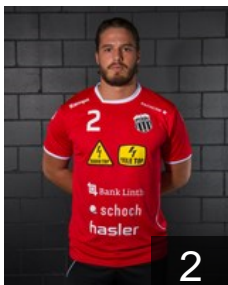

CLUB COMPETITIONS - DELEGATION LIST

Men's European Cup - EHF Cup 2019/20

SUI Pfadi Winterthur Handball - Players

KOS

Quni Luigj

Position: Line Player
Place of birth: Pristina
Date of birth: 26.02.1996
Height: -
Weight: -
Left Club on 05.12.2019