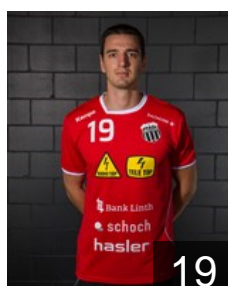

 SUI

Ott Yannick

Position: Left Back
Place of birth: Winterthur
Date of birth: 04.04.1996
Height: 185 cm
Weight: 83 kg

 SUI

Pecoraro Fabrizio

Position: Left Wing
Place of birth: Hitzkirch LU
Date of birth: 25.03.1996
Height: 177 cm
Weight: 77 kg

 SRB

Radovanovic Aleksandar

Position: Right Back
Place of birth: Cacak
Date of birth: 23.11.1994
Height: 192 cm
Weight: 88 kg

CLUB COMPETITIONS - DELEGATION LIST

Men's European Cup - EHF Cup 2019/20

 SUI Pfadi Winterthur Handball - Players