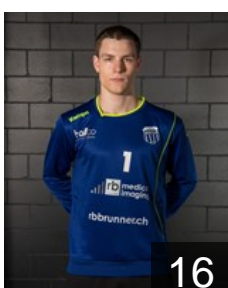

CLUB COMPETITIONS - DELEGATION LIST

Men's European Cup - EHF Cup 2019/20

 SUI Pfadi Winterthur Handball - Players

 SUI

Bräm Joël

Position: Left Wing
Place of birth: Winterthur
Date of birth: 18.10.1996
Height: 186 cm
Weight: 85 kg

 SUI

Bühler Patrice

Position: Centre Back
Place of birth: Schaffhausen
Date of birth: 19.01.1998
Height: 185 cm
Weight: 86 kg

 ISR

Cohen Adir

Position: Left Back
Place of birth: Ashdod
Date of birth: 27.10.1998
Height: 195 cm
Weight: 97 kg

 SUI

Freivogel Stefan

Position: Line Player
Place of birth: Schwammending
Date of birth: 06.02.1990
Height: 187 cm
Weight: 82 kg

 SUI

Heer Dominik

Position: Goalkeeper
Place of birth: Winterthur
Date of birth: 28.06.2000
Height: 193 cm
Weight: 91 kg