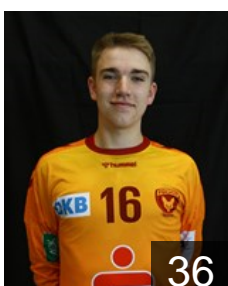

DEN

Koch Johan

Position: Line Player
Place of birth: Svendborg
Date of birth: 29.11.1990
Height: 185 cm
Weight: 91 kg

CRO

Kopljar Marko

Position: Right Back
Place of birth: Pozega
Date of birth: 12.02.1986
Height: 210 cm
Weight: 108 kg

GER

Lichtlein Nils

Position: Centre Back
Place of birth: Regensburg
Date of birth: 31.07.2002
Height: 183 cm
Weight: 76 kg

DEN

Lindberg Hans

Position: Right Wing
Place of birth: Høje Taastrup
Date of birth: 01.08.1981
Height: 188 cm
Weight: 88 kg

GER

Ludwig Lasse

Position: Goalkeeper
Place of birth: Achern
Date of birth: 29.09.2002
Height: 194 cm
Weight: 90 kg

CRO

Mandalinic Stipe

Position: Left Back
Place of birth: Split
Date of birth: 09.09.1992
Height: 195 cm
Weight: 90 kg

SRB

Marsenic Mijajlo

Position: Line Player
Place of birth: Berane
Date of birth: 09.03.1993
Height: 202 cm
Weight: 107 kg

GER

Matthes Tim

Position: Left Wing
Place of birth: Berlin
Date of birth: 05.05.1999
Height: 181 cm
Weight: 82 kg