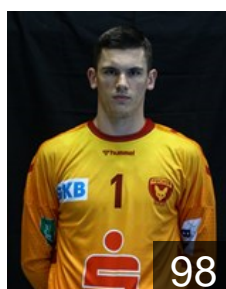

GER

Drux Paul

Position: Left Back
Place of birth: Gummersbach
Date of birth: 07.02.1995
Height: 192 cm
Weight: 92 kg

GER

Durmaz Tolga

Position: Line Player
Place of birth: Mainburg
Date of birth: 18.01.2000
Height: 193 cm
Weight: 110 kg

CRO

Eres Ivan

Position: Goalkeeper
Place of birth: Ljubuški
Date of birth: 07.03.1998
Height: 191 cm
Weight: 84 kg

GER

Ernst Simon

Position: Centre Back
Place of birth: Düren
Date of birth: 02.04.1994
Height: 195 cm
Weight: 97 kg