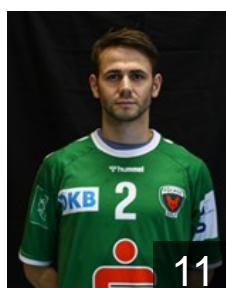

GER

Freihöfer Tim

Position: Left Wing
Place of birth: Reutlingen
Date of birth: 21.08.2002
Height: 173 cm
Weight: 72 kg

GER

Fritz Fynn Ole

Position: Left Back
Place of birth: Berlin
Date of birth: 03.05.1997
Height: 194 cm
Weight: 94 kg

FRA

Genty Bastien

Position: Right Wing
Place of birth: Saint-Germain
Date of birth: 01.07.1992
Height: 179 cm
Weight: 75 kg

GER

Gerntke Erik

Position: Right Back
Place of birth: Herzberg
Date of birth: 14.05.1999
Height: 190 cm
Weight: 88 kg