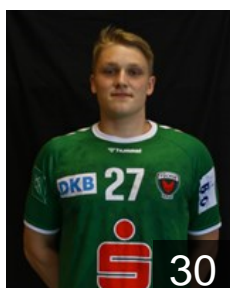

GER

Walter Marc

Position: Line Player
Place of birth: Potsdam
Date of birth: 05.01.2002
Height: 203 cm
Weight: 112 kg