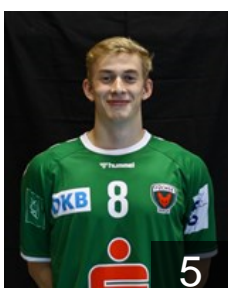

GER

Ludwig Lasse

Position: Goalkeeper
Place of birth: Achern
Date of birth: 29.09.2002
Height: 194 cm
Weight: 90 kg

CRO

Mandalinic Stipe

Position: Left Back
Place of birth: Split
Date of birth: 09.09.1992
Height: 195 cm
Weight: 90 kg

SRB

Marsenic Mijajlo

Position: Line Player
Place of birth: Berane
Date of birth: 09.03.1993
Height: 202 cm
Weight: 107 kg

GER

Matthes Tim

Position: Left Wing
Place of birth: Berlin
Date of birth: 05.05.1999
Height: 181 cm
Weight: 82 kg

GER

Matzken Torben

Position: Centre Back
Place of birth: Mons
Date of birth: 01.02.2000
Height: 188 cm
Weight: 81 kg

SRB

Milosavljev Dejan

Position: Goalkeeper
Place of birth: Panchevo
Date of birth: 16.03.1996
Height: 196 cm
Weight: 135 kg