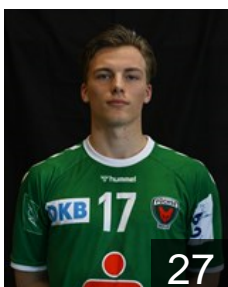

DEN

Holm Jacob Tandrup

Position: Centre Back
Place of birth: Esbjerg
Date of birth: 05.09.1995
Height: 194 cm
Weight: 94 kg

BIH

Keskic Enes

Position: Left Wing
Place of birth: Berlin
Date of birth: 29.12.1999
Height: 183 cm
Weight: 84 kg

DEN

Koch Johan

Position: Line Player
Place of birth: Svendborg
Date of birth: 29.11.1990
Height: 185 cm
Weight: 91 kg

CRO

Kopljar Marko

Position: Right Back
Place of birth: Pozega
Date of birth: 12.02.1986
Height: 210 cm
Weight: 108 kg

GER

Lichtlein Nils

Position: Centre Back
Place of birth: Regensburg
Date of birth: 31.07.2002
Height: 183 cm
Weight: 76 kg

DEN

Lindberg Hans

Position: Right Wing
Place of birth: Høje Taastrup
Date of birth: 01.08.1981
Height: 188 cm
Weight: 88 kg