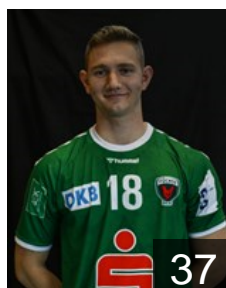

FRA

Genty Bastien

Position: Right Wing
Place of birth: Saint-Germain
Date of birth: 01.07.1992
Height: 179 cm
Weight: 75 kg

GER

Gerntke Erik

Position: Right Back
Place of birth: Herzberg
Date of birth: 14.05.1999
Height: 190 cm
Weight: 88 kg

CRO

Gojun Jakov

Position: Left Back
Place of birth: Split
Date of birth: 18.04.1986
Height: 203 cm
Weight: 112 kg

GER

Heinevetter Silvio

Position: Goalkeeper
Place of birth: Bad Langensalza
Date of birth: 21.10.1984
Height: 194 cm
Weight: 92 kg