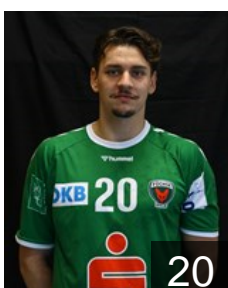

CRO

Eres Ivan

Position: Goalkeeper
Place of birth: Ljubuški
Date of birth: 07.03.1998
Height: 191 cm
Weight: 84 kg

GER

Ernst Simon

Position: Centre Back
Place of birth: Düren
Date of birth: 02.04.1994
Height: 195 cm
Weight: 97 kg

GER

Freihöfer Tim

Position: Left Wing
Place of birth: Reutlingen
Date of birth: 21.08.2002
Height: 173 cm
Weight: 72 kg

GER

Fritz Fynn Ole

Position: Left Back
Place of birth: Berlin
Date of birth: 03.05.1997
Height: 194 cm
Weight: 94 kg