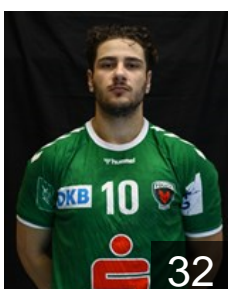

GER

Durmaz Tolga

Position: Line Player
Place of birth: Mainburg
Date of birth: 18.01.2000
Height: 193 cm
Weight: 110 kg