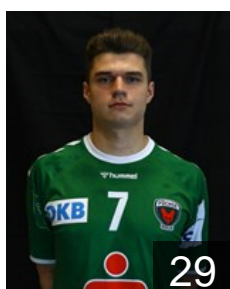

CLUB COMPETITIONS - DELEGATION LIST

Men's European Cup - EHF Cup 2019/20

 GER Füchse Berlin - Players

 GER

Müller Michael

Position: Right Back
Place of birth: Würzburg
Date of birth: 19.09.1984
Height: 197 cm
Weight: 100 kg

 ESP

Munoz Cabezon Javier

Position: Right Wing
Place of birth: Madrid
Date of birth: 22.05.1992
Height: 191 cm
Weight: 86 kg

 GER

Reineck Philipp

Position: Centre Back
Place of birth: Berlin
Date of birth: 28.03.2001
Height: 183 cm
Weight: 85 kg