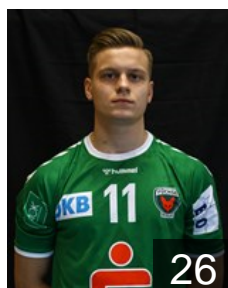

FRA

Genty Bastien

Position: Right Wing
Place of birth: Saint-Germain
Date of birth: 01.07.1992
Height: 179 cm
Weight: 75 kg

GER

Gerntke Erik

Position: Right Back
Place of birth: Herzberg
Date of birth: 14.05.1999
Height: 190 cm
Weight: 88 kg

CRO

Gojun Jakov

Position: Left Back
Place of birth: Split
Date of birth: 18.04.1986
Height: 203 cm
Weight: 112 kg

GER

Heinevetter Silvio

Position: Goalkeeper
Place of birth: Bad Langensalza
Date of birth: 21.10.1984
Height: 194 cm
Weight: 92 kg

SUI

Heinis Robin

Position: Right Back
Place of birth: Therwil Basel
Date of birth: 28.04.2002
Height: 193 cm
Weight: 91 kg

CLUB COMPETITIONS - DELEGATION LIST

Men's European Cup - EHF Cup 2019/20

 GER Füchse Berlin - Players

DEN

Holm Jacob Tandrup

Position: Centre Back
Place of birth: Esbjerg
Date of birth: 05.09.1995
Height: 194 cm
Weight: 94 kg

BIH

Keskic Enes

Position: Left Wing
Place of birth: Berlin
Date of birth: 29.12.1999
Height: 183 cm
Weight: 84 kg