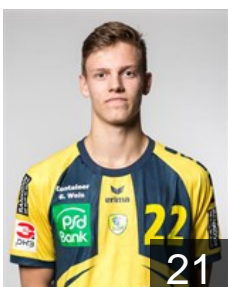

 SWE

Palicka Andreas

Position: Goalkeeper
Place of birth: N Nöbbelev
Date of birth: 10.07.1986
Height: 189 cm
Weight: 88 kg

 ISL

Petersson Alexander

Position: Right Back
Place of birth: Riga
Date of birth: 02.07.1980
Height: 188 cm
Weight: 89 kg

CLUB COMPETITIONS - DELEGATION LIST

Men's European Cup - EHF Cup 2019/20

 GER Rhein-Neckar Löwen - Players

 SUI

Schmid Andre

Position: Centre Back
Place of birth: Horgen
Date of birth: 30.08.1983
Height: 190 cm
Weight: 86 kg

 GER

Schneibel Jannis

Position: Centre Back
Place of birth: Ludwigshafen
Date of birth: 06.07.2000
Height: 188 cm
Weight: 77 kg

 JPN

Shoji Naoyuki

Position: Left Back
Place of birth: Hiroshima
Date of birth: 25.05.1995
Height: 186 cm
Weight: 86 kg

 SWE

Tollbring Jerry

Position: Left Wing
Place of birth: Norrtälje
Date of birth: 13.09.1995
Height: 182 cm
Weight: 82 kg

 GER

Trost Sebastian

Position: Left Back
Place of birth: Schwetzingen
Date of birth: 02.01.1998
Height: 192 cm
Weight: 95 kg