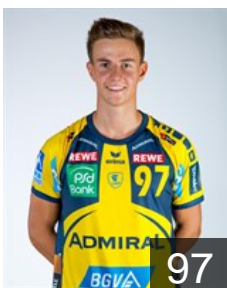

JPN

Goto Satoru

Position: Right Wing
Place of birth: Hiroshima
Date of birth: 26.02.1996
Height: 175 cm
Weight: 74 kg

CLUB COMPETITIONS - DELEGATION LIST

Men's European Cup - EHF Cup 2019/20

 GER Rhein-Neckar Löwen - Players

 GER

Groetzki Patrick

Position: Right Wing
Place of birth: Pforzheim
Date of birth: 04.07.1989
Height: 189 cm
Weight: 84 kg

 ESP

Guardiola Villaplana Gedeon

Position: Line Player
Place of birth: Petrer
Date of birth: 01.10.1984
Height: 199 cm
Weight: 103 kg

 GER

Keller Rico

Position: Centre Back
Place of birth: Heidelberg
Date of birth: 30.07.1997
Height: 192 cm
Weight: 87 kg

 GER

Kessler Maximilian

Position: Right Wing
Place of birth: Heidelberg
Date of birth: 23.04.1998
Height: 194 cm
Weight: 85 kg