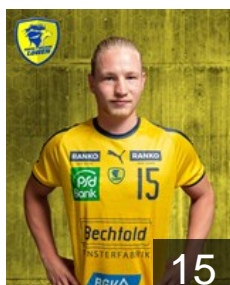

GER

Adanir Can

Position: Goalkeeper
Place of birth: Aschaffenburg
Date of birth: 20.05.1999
Height: 192 cm
Weight: 95 kg

GER

Ahouansou Philipp

Position: Left Back
Place of birth: Hanau
Date of birth: 02.05.2001
Height: 203 cm
Weight: 90 kg

SWE

Appelgren Mikael

Position: Goalkeeper
Place of birth: Uddevalla
Date of birth: 06.09.1989
Height: 191 cm
Weight: 100 kg

GER

Bolius Leon

Position: Left Back
Place of birth: Schwetzingen
Date of birth: 13.06.1995
Height: 178 cm
Weight: 78 kg