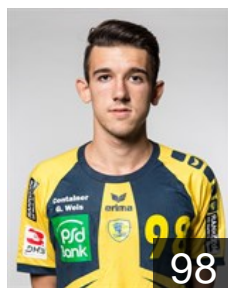

JPN

Goto Satoru

Position: Right Wing
Place of birth: Hiroshima
Date of birth: 26.02.1996
Height: 175 cm
Weight: 74 kg

CLUB COMPETITIONS - DELEGATION LIST

Men's European Cup - EHF Cup 2019/20

 GER Rhein-Neckar Löwen - Players

 GER

Groetzki Patrick

Position: Right Wing
Place of birth: Pforzheim
Date of birth: 04.07.1989
Height: 189 cm
Weight: 84 kg

 ESP

Guardiola Villaplana Gedeon

Position: Line Player
Place of birth: Petrer
Date of birth: 01.10.1984
Height: 199 cm
Weight: 103 kg

 GER

Keller Rico

Position: Centre Back
Place of birth: Heidelberg
Date of birth: 30.07.1997
Height: 192 cm
Weight: 87 kg

 GER

Kessler Maximilian

Position: Right Wing
Place of birth: Heidelberg
Date of birth: 23.04.1998
Height: 194 cm
Weight: 85 kg