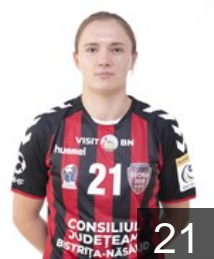

CLUB COMPETITIONS - DELEGATION LIST

Women's European Cup - EHF Cup 2019/20

 ROU Gloria Bistrita - Players

 ROU

Ardean Elisei Valentina Neli

Position: Left Wing
Place of birth: Focsani
Date of birth: 05.06.1982
Height: 170 cm

 ROU

Bloj Teodora Adriana

Position: Left Back
Place of birth: TARGU MURES
Date of birth: 31.01.1986
Height: 182 cm

 BRA

Costa Mariana

Position: Right Wing
Place of birth: Sao Paulo/SP
Date of birth: 14.10.1992
Height: 168 cm

 ROU

Dinca Elena Nicoleta

Position: Left Wing
Place of birth: Slatina
Date of birth: 02.07.1988
Height: 173 cm

 BLR

Dziyana Ilyina

Position: Centre Back
Place of birth: Gomel
Date of birth: 04.01.1996
Height: 174 cm

 ROU

Inculet Ana Maria

Position: Goalkeeper
Place of birth: IASI
Date of birth: 21.10.1994
Height: 182 cm

 ROU

Moroianu Andra Liviana

Position: Right Wing
Place of birth: CONSTANTA
Date of birth: 15.09.2000
Height: 167 cm