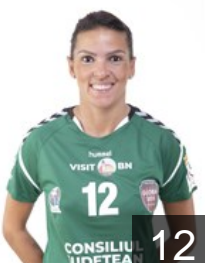

 ROU

Szabo Silvia

Position: Centre Back
Place of birth: ODORHEIU
Date of birth: 03.07.1996
Height: 175 cm

 ROU

Tanc Maria

Position: Centre Back
Place of birth: NASAUD
Date of birth: 28.09.2000
Height: 172 cm

 ROU

Tetean Andreea Lucretia

Position: Left Back
Place of birth: Bistrita
Date of birth: 25.02.1989
Height: 178 cm

 BLR

Vasileuskaya Nataliia

Position: Right Back
Place of birth: Zelva
Date of birth: 23.02.1991
Height: 174 cm

 ROU

Zegrean Bianca Adina

Position: Left Wing
Place of birth: BISTRITA
Date of birth: 23.08.1996
Height: 168 cm

 ESP

Zoqbi De Paula Darly

Position: Goalkeeper
Place of birth: Ponte Nova
Date of birth: 25.08.1982
Height: 180 cm

Left Club

 ROU

Lazar Costela Stefania

Position: Right Back
Place of birth: SLATINA
Date of birth: 15.04.1989
Height: 175 cm

Left Club on 31.10.2019

 ROU

Todor Daniela Elena

Position: Centre Back
Place of birth: Rimnicu Vilcea
Date of birth: 18.11.1988
Height: 176 cm