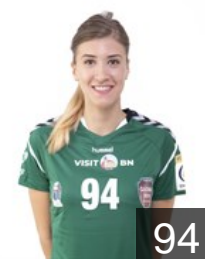

 ROU

Bloj Teodora Adriana

Position: Left Back
Place of birth: TARGU MURES
Date of birth: 31.01.1986
Height: 182 cm

 BRA

Costa Mariana

Position: Right Wing
Place of birth: Sao Paulo/SP
Date of birth: 14.10.1992
Height: 168 cm

 ROU

Dinca Elena Nicoleta

Position: Left Wing
Place of birth: Slatina
Date of birth: 02.07.1988
Height: 173 cm

 BLR

Dziyana Ilyina

Position: Centre Back
Place of birth: Gomel
Date of birth: 04.01.1996
Height: 174 cm

 ROU

Inculet Ana Maria

Position: Goalkeeper
Place of birth: IASI
Date of birth: 21.10.1994
Height: 182 cm

 ROU

Moroianu Andra Liviana

Position: Right Wing
Place of birth: CONSTANTA
Date of birth: 15.09.2000
Height: 167 cm

 MNE

Nenezic Ljubica

Position: Goalkeeper
Place of birth: Podgorica
Date of birth: 15.01.1997
Height: 180 cm

 ROU

Paraschiv Magdalena Elena

Position: Right Wing
Place of birth: Buzau
Date of birth: 11.08.1982
Height: 168 cm