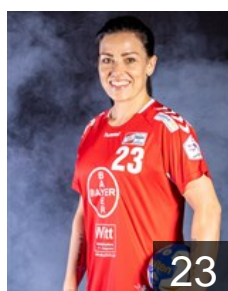

 NED  
**Bruggeman Annefleurl**  
Position: Left Back  
Place of birth: Echt  
Date of birth: 23.07.1997  
Height: 181 cm

 GER  
**Cormann Sophia**  
Position: Centre Back  
Place of birth: Simmerath  
Date of birth: 16.08.2002  
Height: 166 cm

 ISL  
**Einarsdottir Hildigunnur**  
Position: Line Player  
Place of birth: Reykjavik  
Date of birth: 11.02.1988  
Height: 180 cm

 GER  
**Fehr Vanessa**  
Position: Goalkeeper  
Place of birth: Aachen  
Date of birth: 13.09.1997  
Height: 170 cm

 GER  
**Hinkelmann Kim Lara**  
Position: Line Player  
Place of birth: Leverkusen  
Date of birth: 16.10.2001  
Height: 183 cm

 GER  
**Holste Lilli**  
Position: Right Back  
Place of birth: Stolberg  
Date of birth: 25.04.2001  
Height: 180 cm