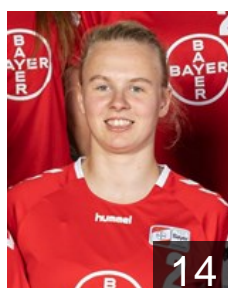

GER

Veit Loreen

Position: Left Wing
Place of birth: Güstrow
Date of birth: 28.05.2002
Height: 166 cm