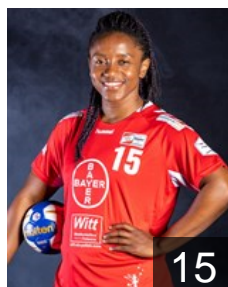

## Left Club

 SUI

**Hodel Xenia**

Position: Right Back

Place of birth: Luzern

Date of birth: 27.11.1998

Height: 171 cm

Left Club on 02.01.2020