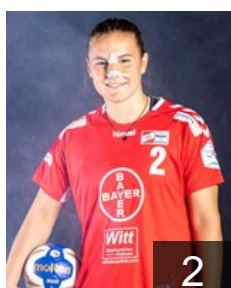

## Seidel Anna

Position: Line Player  
Place of birth: Bottrop  
Date of birth: 18.07.1995  
Height: 175 cm

 GER

## Souza Jennifer

Position: Left Wing  
Place of birth: Wittlich  
Date of birth: 29.09.1999  
Height: 169 cm

 GER