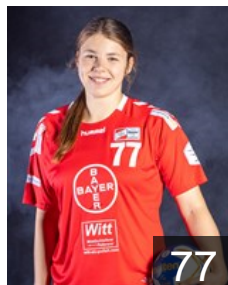

 GER  
**Kurzke Nele**  
Position: Goalkeeper  
Place of birth: Leipzig  
Date of birth: 16.06.1990  
Height: 187 cm

# CLUB COMPETITIONS - DELEGATION LIST

Women's European Cup - EHF Cup 2019/20

 GER TSV Bayer 04 - Werksellen - Players

 GER

## Polsz Jule

Position: Right Wing  
Place of birth: Gangloff  
Date of birth: 19.12.2001  
Height: 173 cm

 GER

## Rode Elaine

Position: Right Wing  
Place of birth: Berlin  
Date of birth: 08.04.1999  
Height: 172 cm

 GER