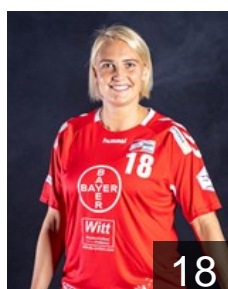

# CLUB COMPETITIONS - DELEGATION LIST

Women's European Cup - EHF Cup 2019/20

 GER TSV Bayer 04 - Werksellen - Players

 GER  
**Adams Pia**  
Position: Left Back  
Place of birth: Leverkusen  
Date of birth: 07.01.1996  
Height: 184 cm

 NED  
**Bruggeman Annefleurl**  
Position: Left Back  
Place of birth: Echt  
Date of birth: 23.07.1997  
Height: 181 cm

 GER  
**Cormann Sophia**  
Position: Centre Back  
Place of birth: Simmerath  
Date of birth: 16.08.2002  
Height: 166 cm

 ISL  
**Einarsdottir Hildigunnur**  
Position: Line Player  
Place of birth: Reykjavik  
Date of birth: 11.02.1988  
Height: 180 cm

 GER  
**Fehr Vanessa**  
Position: Goalkeeper  
Place of birth: Aachen  
Date of birth: 13.09.1997  
Height: 170 cm