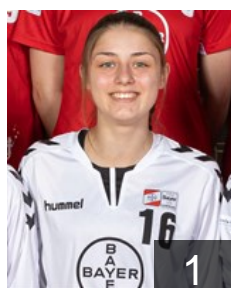

GER
Humpert Alexandra
Position: Goalkeeper
Place of birth: Essen
Date of birth: 05.12.2002
Height: 177 cm