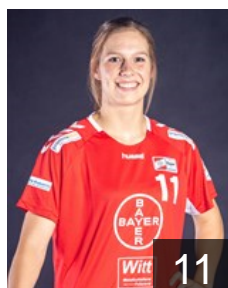

# CLUB COMPETITIONS - DELEGATION LIST

Women's European Cup - EHF Cup 2019/20

 GER TSV Bayer 04 - Werksellen - Players

 GER  
**Adams Pia**  
Position: Left Back  
Place of birth: Leverkusen  
Date of birth: 07.01.1996  
Height: 184 cm

 NED  
**Bruggeman Annefleurl**  
Position: Left Back  
Place of birth: Echt  
Date of birth: 23.07.1997  
Height: 181 cm

 GER  
**Cormann Sophia**  
Position: Centre Back  
Place of birth: Simmerath  
Date of birth: 16.08.2002  
Height: 166 cm

 ISL  
**Einarsdottir Hildigunnur**  
Position: Line Player  
Place of birth: Reykjavik  
Date of birth: 11.02.1988  
Height: 180 cm

 GER  
**Fehr Vanessa**  
Position: Goalkeeper  
Place of birth: Aachen  
Date of birth: 13.09.1997  
Height: 170 cm