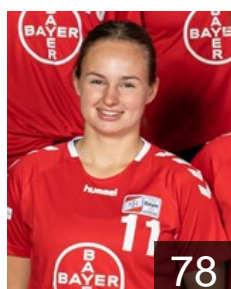

# CLUB COMPETITIONS - DELEGATION LIST

Women's European Cup - EHF Cup 2019/20

 GER TSV Bayer 04 - Werksellen - Players

 GER  
**Adams Pia**  
Position: Left Back  
Place of birth: Leverkusen  
Date of birth: 07.01.1996  
Height: 184 cm

 NED  
**Bruggeman Annefleurl**  
Position: Left Back  
Place of birth: Echt  
Date of birth: 23.07.1997  
Height: 181 cm

 GER  
**Cormann Sophia**  
Position: Centre Back  
Place of birth: Simmerath  
Date of birth: 16.08.2002  
Height: 166 cm

 ISL  
**Einarsdottir Hildigunnur**  
Position: Line Player  
Place of birth: Reykjavik  
Date of birth: 11.02.1988  
Height: 180 cm

 GER  
**Fehr Vanessa**  
Position: Goalkeeper  
Place of birth: Aachen  
Date of birth: 13.09.1997  
Height: 170 cm