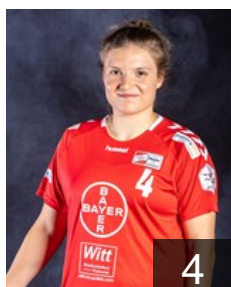

## Rode Elaine

Position: Right Wing  
Place of birth: Berlin  
Date of birth: 08.04.1999  
Height: 172 cm

 GER

## Rode Jennifer

Position: Right Back  
Place of birth: Berlin  
Date of birth: 03.08.1995  
Height: 177 cm

 GER

## Rode Joanna

Position: Left Wing  
Place of birth: Berlin  
Date of birth: 30.07.1997  
Height: 173 cm

 GER