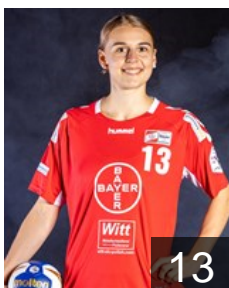

CLUB COMPETITIONS - DELEGATION LIST

Women's European Cup - EHF Cup 2019/20

GER TSV Bayer 04 - Werksselfen - Players

Left Club

SUI

Hodel Xenia

Position: Right Back

Place of birth: Luzern

Date of birth: 27.11.1998

Height: 171 cm

Left Club on 02.01.2020