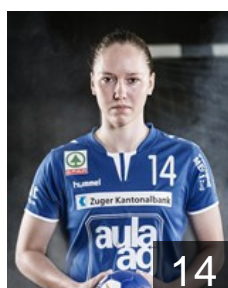

## Hasler-Petrig Jacqueline

Position: Back  
Place of birth: Einsiedeln  
Date of birth: 10.06.1987  
Height: 169 cm

SUI

## Heinzer Celia

Position: Left Back  
Place of birth: Muotathal  
Date of birth: 19.05.2002  
Height: 182 cm

SUI

## Hess Dimitra

Position: Left Wing  
Place of birth: Baden  
Date of birth: 14.08.2000  
Height: 160 cm

GBR

## Innes Laura

Position: Goalkeeper  
Place of birth: Leeds  
Date of birth: 04.11.1989  
Height: 182 cm

SUI