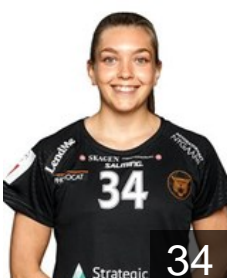

NED

Bont Debbie

Position: Right Wing
Place of birth: Edam-Volendam
Date of birth: 09.12.1990
Height: 174 cm

SWE

Bundsen Johanna

Position: Goalkeeper
Place of birth: Uddevalla
Date of birth: 03.06.1991
Height: 185 cm

DEN

Christiansen Naja Bruus

Position: Line Player
Place of birth: Halsnæs
Date of birth: 22.08.2000
Height: 174 cm

DEN

Dornonville de la Cour A.

Position: Right Back
Place of birth: Aarhus
Date of birth: 08.12.1993
Height: 178 cm

DEN

Fons Louise

Position: Left Wing
Place of birth: Kolding
Date of birth: 18.02.1985
Height: 167 cm

DEN

Hansen Andrea Ulrikka Aagot

Position: Left Wing
Place of birth: Frederiksberg
Date of birth: 22.05.2000
Height: 178 cm

NOR

Hjertner Maria

Position: Right Back
Place of birth: Oslo
Date of birth: 03.07.1996
Height: 178 cm

DEN

Kirkegaard Matilde Dalbo

Position: Left Wing
Place of birth: København
Date of birth: 06.12.2000
Height: 171 cm