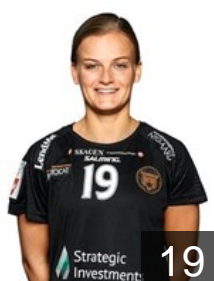

CLUB COMPETITIONS - DELEGATION LIST

Women's European Cup - EHF Cup 2019/20

DEN København Håndbold - Players

DEN

Bidstrup Mia Rej

Position: Centre Back
Place of birth: VALBY
Date of birth: 02.02.1990
Height: 169 cm

SWE

Blohm Linn

Position: Line Player
Place of birth: Stockholm
Date of birth: 20.05.1992
Height: 180 cm

SWE

Blomstrand Hanna

Position: Right Back
Place of birth: Falun
Date of birth: 25.08.1996
Height: 173 cm

NED

Bont Debbie

Position: Right Wing
Place of birth: Edam-Volendam
Date of birth: 09.12.1990
Height: 174 cm

SWE

Bundsen Johanna

Position: Goalkeeper
Place of birth: Uddevalla
Date of birth: 03.06.1991
Height: 185 cm