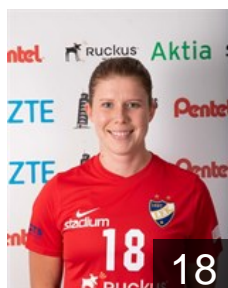

CLUB COMPETITIONS - DELEGATION LIST

Women's European Cup - EHF Cup 2019/20

 FIN HIFK - Players

 FIN

Ax Kathlen

Position: Right Wing
Place of birth: Helsinki
Date of birth: 15.02.1993
Height: 164 cm

 FIN

Cainberg Linda

Position: Back
Place of birth: Vantaa
Date of birth: 10.07.1986
Height: 176 cm

 FIN

Felixson Katarina

Position: Line Player
Place of birth: Helsinki
Date of birth: 11.10.2000
Height: 175 cm

 FIN

Gostowski Petra

Position: Left Wing
Place of birth: Helsinki
Date of birth: 26.09.1997
Height: 175 cm

 FIN

Hilli Johanna

Position: Centre Back
Place of birth: Espoo
Date of birth: 14.05.1994
Height: 170 cm

 FIN

Holopainen Ella