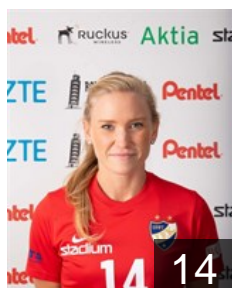

CLUB COMPETITIONS - DELEGATION LIST

Women's European Cup - EHF Cup 2019/20

 FIN HIFK - Players

 FIN

Ax Kathlen

Position: Right Wing
Place of birth: Helsinki
Date of birth: 15.02.1993
Height: 164 cm

 FIN

Cainberg Linda

Position: Back
Place of birth: Vantaa
Date of birth: 10.07.1986
Height: 176 cm

 FIN

Felixson Katarina

Position: Line Player
Place of birth: Helsinki
Date of birth: 11.10.2000
Height: 175 cm

 FIN

Gostowski Petra