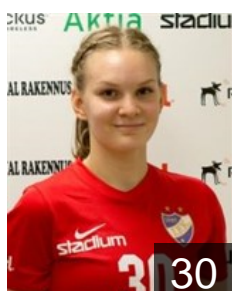

CLUB COMPETITIONS - DELEGATION LIST

Women's European Cup - EHF Cup 2019/20

 FIN HIFK - Players

 FIN

Ax Kathlen

Position: Right Wing
Place of birth: Helsinki
Date of birth: 15.02.1993
Height: 164 cm

 FIN

Cainberg Linda

Position: Back
Place of birth: Vantaa
Date of birth: 10.07.1986
Height: 176 cm

 FIN

Felixson Katarina

Position: Line Player
Place of birth: Helsinki
Date of birth: 11.10.2000
Height: 175 cm

 FIN

Gostowski Petra

Position: Left Wing
Place of birth: Helsinki
Date of birth: 26.09.1997
Height: 175 cm

 FIN

Hilli Johanna

Position: Centre Back
Place of birth: Espoo
Date of birth: 14.05.1994
Height: 170 cm

 FIN

Holopainen Ella