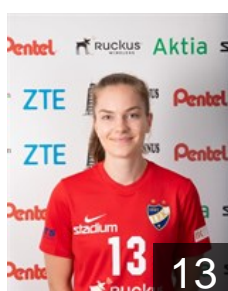

CLUB COMPETITIONS - DELEGATION LIST

Women's European Cup - EHF Cup 2019/20

 FIN HIFK - Players

 FIN

Ax Kathlen

Position: Right Wing
Place of birth: Helsinki
Date of birth: 15.02.1993
Height: 164 cm

 FIN

Cainberg Linda

Position: Back
Place of birth: Vantaa
Date of birth: 10.07.1986
Height: 176 cm

 FIN

Felixson Katarina

Position: Line Player
Place of birth: Helsinki
Date of birth: 11.10.2000
Height: 175 cm

 FIN

Gostowski Petra

Position: Left Wing
Place of birth: Helsinki
Date of birth: 26.09.1997
Height: 175 cm

 FIN

Hilli Johanna

Position: Centre Back
Place of birth: Espoo
Date of birth: 14.05.1994
Height: 170 cm

 FIN

Holopainen Ella