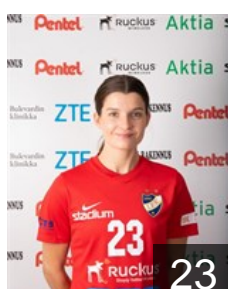

Position: Line Player
Place of birth: Helsinki
Date of birth: 22.03.1997
Height: 176 cm

 FIN

Holopainen Liisa

Position: Line Player
Place of birth: Helsinki
Date of birth: 25.09.2000
Height: 173 cm

 FIN

Jääskeläinen Annamari

Position: Back
Place of birth: Helsinki
Date of birth: 13.10.1983
Height: 165 cm

 FIN

Jäntti Inka

Position: Right Back
Place of birth: Helsinki
Date of birth: 15.07.1991
Height: 166 cm

 FIN

Jäntti Sara

Position: Right Wing
Place of birth: Helsinki
Date of birth: 21.05.1987
Height: 160 cm

 FIN

Jakimova Adriana

Position: Back
Place of birth: Kouvola
Date of birth: 25.06.1998
Height: 165 cm

 FIN

Kaikko Anni

Position: Back
Place of birth: Vantaa
Date of birth: 22.09.1991
Height: 173 cm

CLUB COMPETITIONS - DELEGATION LIST

Women's European Cup - EHF Cup 2019/20

 FIN HIFK - Players

 FIN

Lehtinen Tia

Position: Goalkeeper
Place of birth: Vantaa
Date of birth: 11.04.1998
Height: 169 cm

 FIN

Miikkulainen Marinka

Position: Right Wing
Place of birth: Helsinki
Date of birth: 31.03.2000
Height: 172 cm