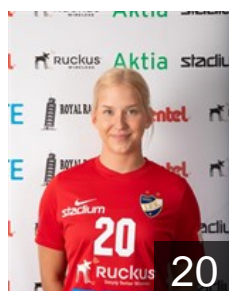

 FIN

Jakimova Adriana

Position: Back
Place of birth: Kouvola
Date of birth: 25.06.1998
Height: 165 cm

 FIN

Kaikko Anni

Position: Back
Place of birth: Vantaa
Date of birth: 22.09.1991
Height: 173 cm

CLUB COMPETITIONS - DELEGATION LIST

Women's European Cup - EHF Cup 2019/20

 FIN HIFK - Players

 FIN

Lehtinen Tia

Position: Goalkeeper
Place of birth: Vantaa
Date of birth: 11.04.1998
Height: 169 cm

 FIN

Miikkulainen Marinka

Position: Right Wing
Place of birth: Helsinki
Date of birth: 31.03.2000
Height: 172 cm

 FIN

Niemi Roosa

Position: Goalkeeper
Place of birth: Askola
Date of birth: 01.09.2000
Height: 172 cm

 FIN

Nyholm Annina

Position: Back
Place of birth: Helsinki
Date of birth: 04.06.1997
Height: 174 cm

 FIN