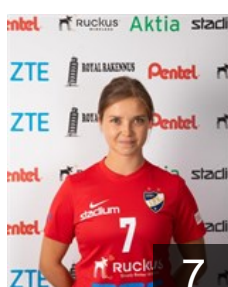

CLUB COMPETITIONS - DELEGATION LIST

Women's European Cup - EHF Cup 2019/20

 FIN HIFK - Players

 FIN

Ax Kathlen

Position: Right Wing
Place of birth: Helsinki
Date of birth: 15.02.1993
Height: 164 cm

 FIN

Cainberg Linda

Position: Left Wing
Place of birth: Helsinki
Date of birth: 26.09.1997
Height: 175 cm

 FIN

Hilli Johanna

Position: Centre Back
Place of birth: Espoo
Date of birth: 14.05.1994
Height: 170 cm

 FIN

Holopainen Ella

Position: Line Player
Place of birth: Helsinki
Date of birth: 22.03.1997
Height: 176 cm

 FIN

Holopainen Liisa

Position: Line Player
Place of birth: Helsinki
Date of birth: 25.09.2000
Height: 173 cm

 FIN

Jääskeläinen Annamari

Position: Back
Place of birth: Helsinki
Date of birth: 13.10.1983
Height: 165 cm

 FIN

Jäntti Inka

Position: Right Back
Place of birth: Helsinki
Date of birth: 15.07.1991
Height: 166 cm

 FIN

Jäntti Sara

Position: Right Wing
Place of birth: Helsinki
Date of birth: 21.05.1987
Height: 160 cm